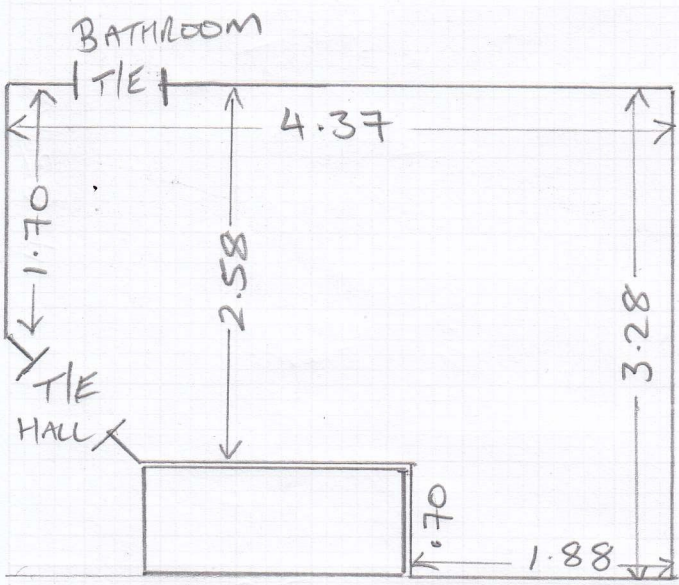

Job No: F30213  
Name: 23A SAILMAKERS CT  
Address: LONDON  
SW6 2UX  
Tel:  
Sheet: 1 of 1

LULWORTH  
LW-45

3.45 x 5mtr

2x ANOD 2/2 INCLUDED  
(CHECK WITH CUSTOMER  
IF EXISTING BARS.)