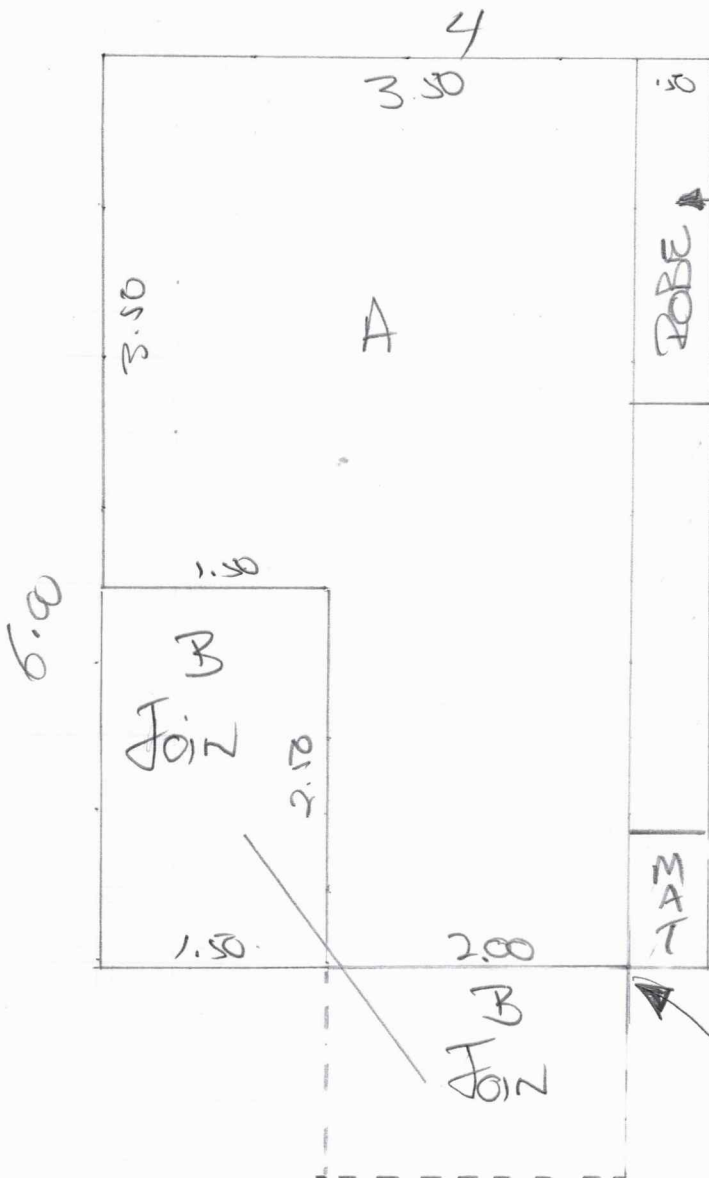

Cutting Plan

F30216
MS PENNIE LOPE
COATIE
22 Beacon House
Dodd
SW 63 EH

← FIT IN
2 PIECES
(CUSTOMER AWARE) 1 of 2

$$6.00 \times 4 = 24m^2$$

← 73 x 50cm MAT
(RETURN TO WH FOR WHIPPING)

← POSITION SEAM SO
BETWEEN DOORWAYS

F30216
 MS PENFELDE
 COATE
 22 Bloom House
 Dock
 SW 63 EH
 2 of 2

Donegal
 Elite
 Den - E53

MAKE MAT
 WITH PRO
 73 x 50 cm

CUT + RETURN
 TO WAREHOUSE
 FOR WHIPPING