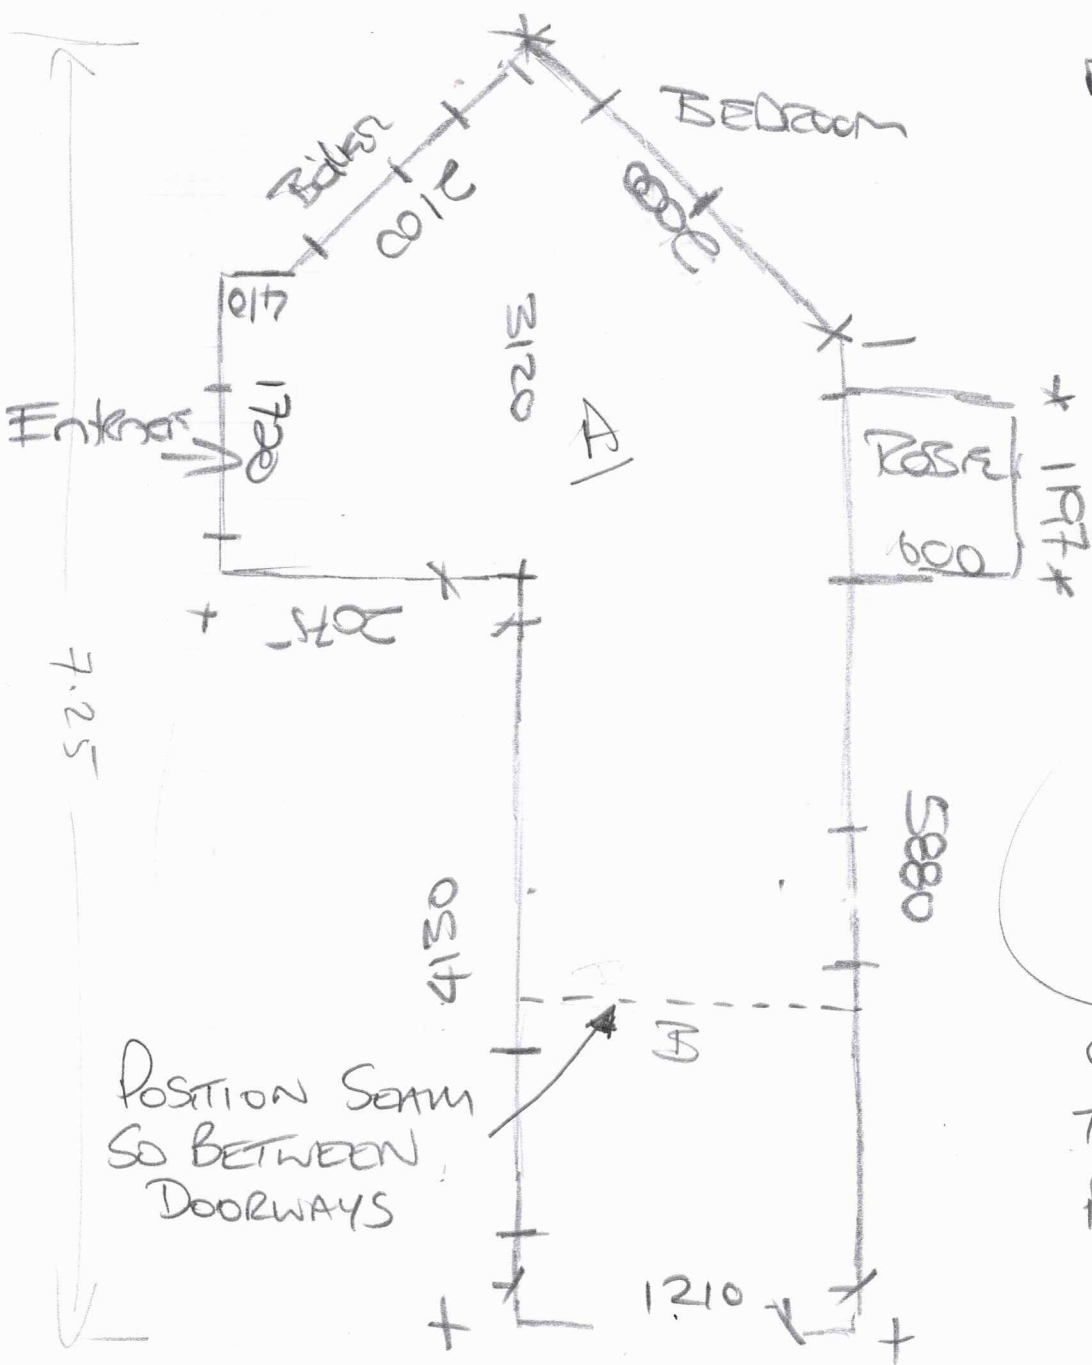

Cutting Plan

F30216
MS PENNIE LOPE
COATIE
22 Beacon House
Dodd
SW 63 EH

← FIT IN
2 PIECES
(CUSTOMER AWARE) 1 of 2

$$6.00 \times 4 = 24m^2$$

← 73 x 50cm MAT
(RETURN TO WH FOR WHIPPING)

← POSITION SEAM SO
BETWEEN DOORWAYS

F30216
 MS PENFELDE
 COATE
 22 Bloom House
 Dock
 SW 63 EH
 2 of 2

Donegal
 Elite
 Den - E53

MAKE MAT
 WITH PRO
 73 x 50 cm

CUT + RETURN
 TO WAREHOUSE
 FOR WHIPPING