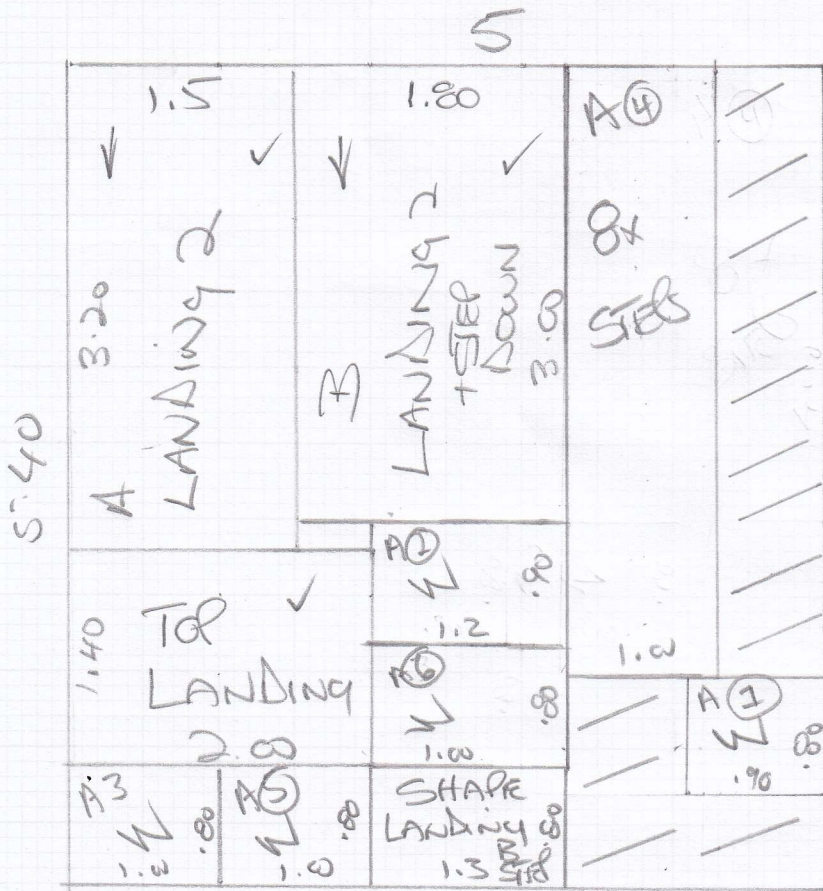

Cutting Plan

Job No: F30220
 Name: Nicki
 Address: Broughton
 52 KENYON
 SW66 4D
 Tel:
 Sheet: of
 1 of 2

Cutting Plan

mrcarpets
DESIGNS TOP FLOORS

Job No: F30220
Name: Nicki
Address: Broughton
52 Kenyon
SW 66 LD
Tel:
Sheet: 2 of

4.

7.30 x 4.29.20

LAFR