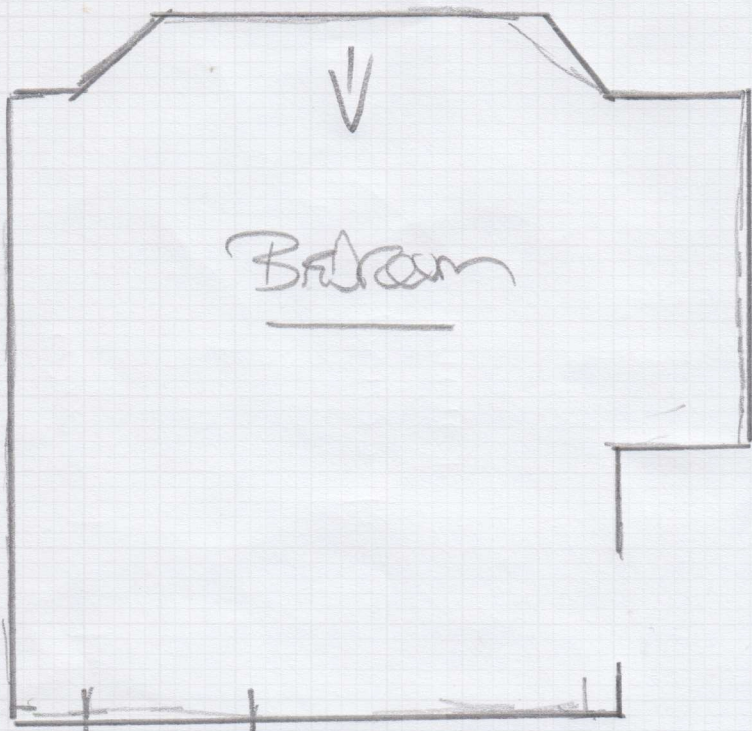

Job No. F30221
Name LEO & SON
Address STROUDLEY
GROUND FLOOR
TIA
44 UVEDALE
RD
SW10 0SR

3720

Bedroom

Bathroom

4650

4-80 x 4MTR
MASCARE TWIST
EASY-SS
(TORNADO BLUE)