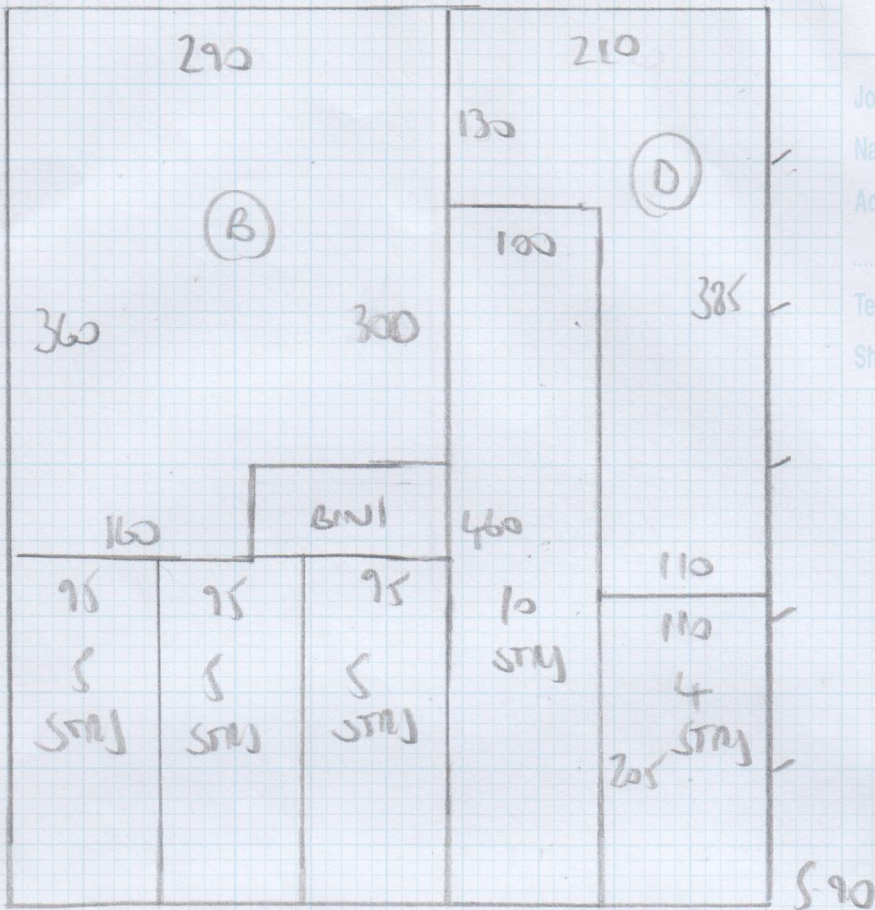

Job No: F30242  
Name: PATEL  
Address: 14 FILMER RD  
SWL  
Tel:  
Sheet: 1 OF 3

410 ✓

465 ✓

890 ✓

$$14.65 \times 5.00 = 73.25 \text{m}^2 \quad (\text{CONNOSIEUR})$$

VELVET

MOULTON ROYALL 231/5 CROMARTY

(TUDOR TWIST SUPREME QUICKSILVER)

YORK VELVET

YOR - 224

BALL NO

Job No: FB10242

Name: PATEL

Address: 14 FILM M  
SWB

Tel:

Sheet: 2 OF 3

TAKE LANDINGS

(H) & (I) - WOOD FLOORS ?  
FITTED