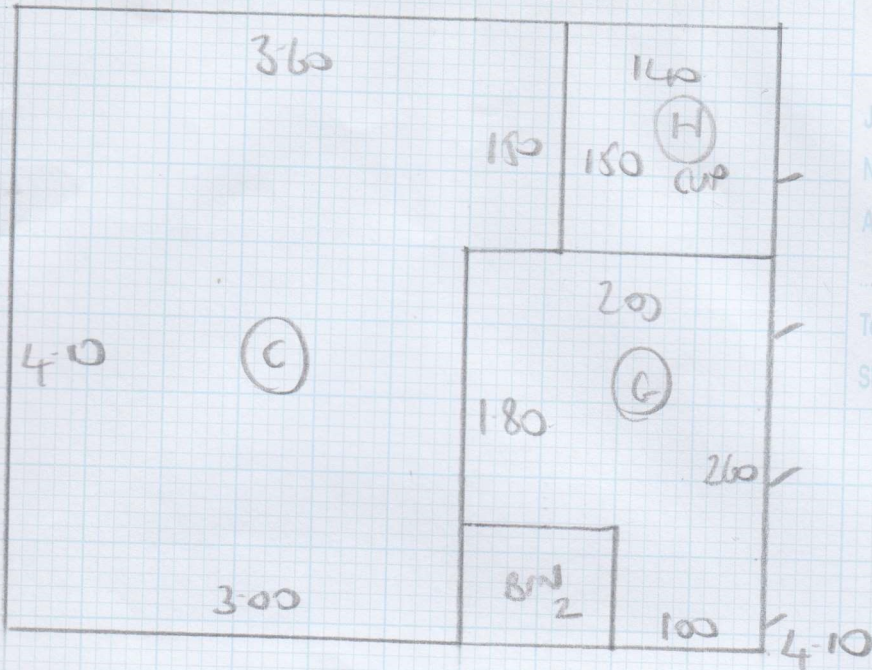

Job No: F30242  
Name: PATEL  
Address: 14 FILMER RD  
SWL  
Tel:  
Sheet: 1 OF 3

410 ✓

465 ✓

890 ✓

$$14.65 \times 5.00 = 73.25 \text{m}^2 \quad (\text{CONNOSIEUR})$$

VELVET

MOULTON ROYALL 231/5 CROMARTY

(TUDOR TWIST SUPREME QUICKSILVER)

YORK VELVET

YOR - 224

BALL NO

Job No: FB10242

Name: PATEL

Address: 14 FILM M  
SWB

Tel:

Sheet: 2 OF 3

TAKE LANDINGS

(H) & (I) - WOOD FLOORS ?  
FITTED