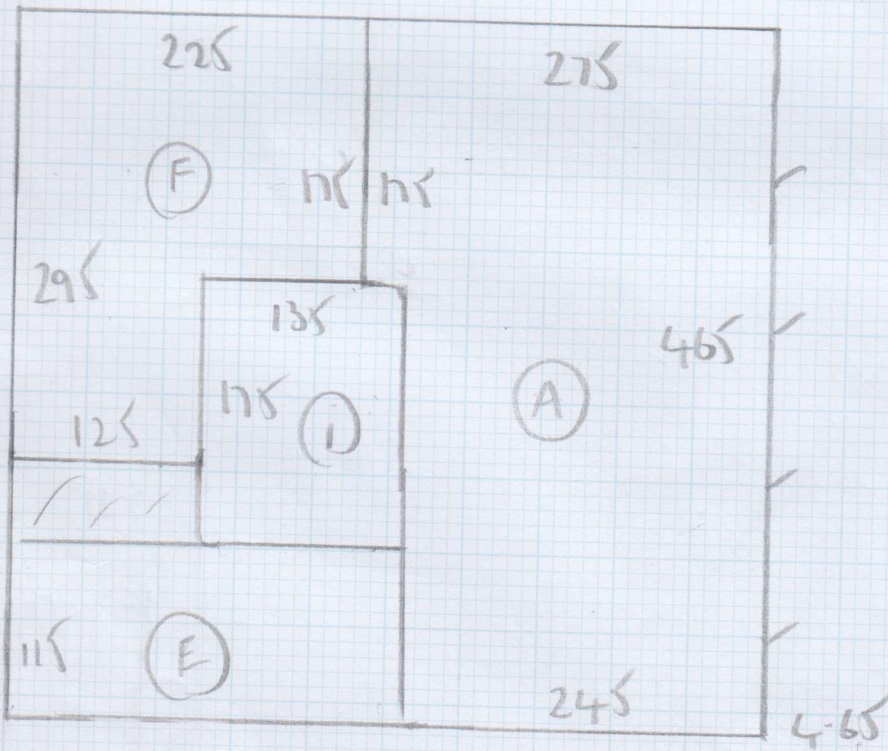

Job No: F30242  
Name: PATEL  
Address: 14 FILMER RD  
SWL  
Tel:  
Sheet: 1 OF 3

410 ✓

465 ✓

890 ✓

$$14.65 \times 5.00 = 73.25 \text{m}^2 \quad (\text{CONNOSIEUR})$$

VELVET

MOULTON ROYALL 231/5 CROMARTY

(TUDOR TWIST SUPREME QUICKSILVER)

YORK VELVET

YOR - 224

BALL NO

Job No: FB10242

Name: PATEL

Address: 14 FILM M  
SWB

Tel:

Sheet: 2 OF 3

TAKE LANDINGS

(H) & (I) - WOOD FLOORS ?  
FITTED