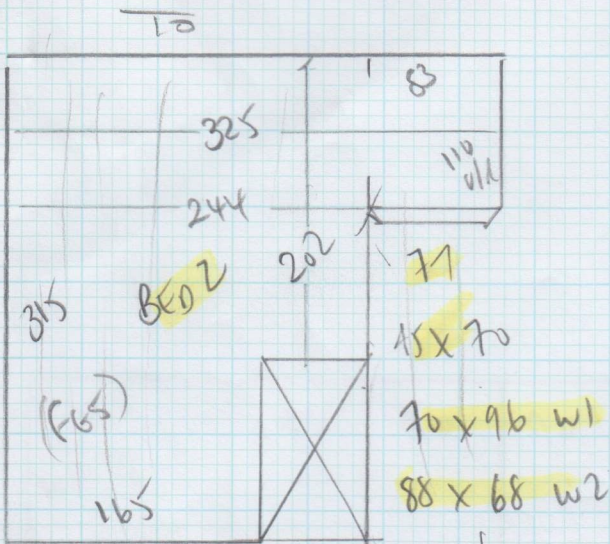

Job No: F23490  
 Name: FAIR  
 Address: 22A PEMBROKE ROAD  
 W8 6DE  
 Tel:  
 Sheet: 1 of 2

130 100 1/4	90	90	90
130 110 1/4	8 1	7 1	8 1 A00
130 80 W1	(5x3)	A00	(7x A00)
W2			

TOP BED  
 ANDREA 601/23  
 325 x A00  
 13m<sup>2</sup>

STAIRS + LANDINGS  
 MACEDONIA 609/23  
 A00 x A00  
 11m<sup>2</sup>

Job No: F23490  
 Name: Frig  
 Address: 22A TEMBOME ROAD  
 W8 60E  
 Tel:  
 Sheet: 2 of 2

To Hall (removed)

STAIRS TO BASEMENT

RUGA  
 16 x 68  
 71  
 12 x 71

WOOD FLOORS  
 WHITE TRIM AND RUBBER  
 EXISTING SLOGE  
 AND CAR

To HALLWAY 57  
 42 x 72