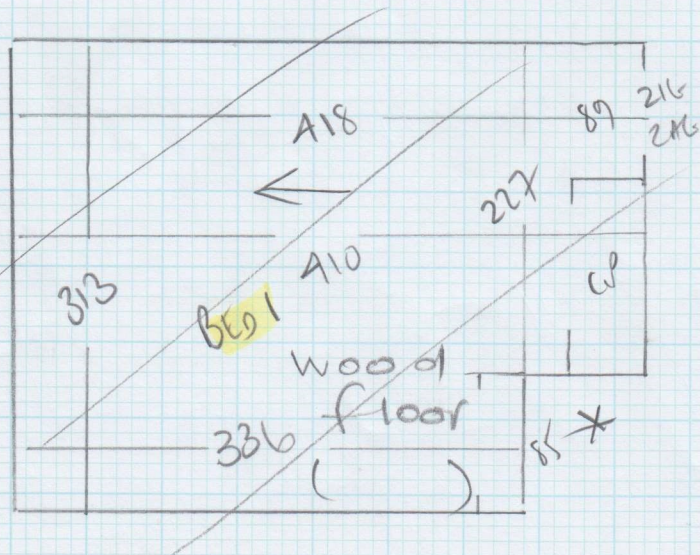

Job No: F23490  
 Name: FAIR  
 Address: 22A PEMBROKE ROAD  
 W8 6DE  
 Tel:  
 Sheet: 1 of 2

130 100 1/4	90	90	90
130 110 1/4	8 1	7 1	8 1 A00
130 80 W1	(5x3)	A00	(7x A00)
W2			

TOP BED  
 ANDREA 601/23  
 325 x A00  
 13m<sup>2</sup>

STAIRS + LANDINGS  
 MACEDONIA 609/23  
 A00 x A00  
 11m<sup>2</sup>

Job No: F23490  
 Name: Frig  
 Address: 22A TEMBOME ROAD  
 W8 60E  
 Tel:  
 Sheet: 2 of 2

To Hall (removed)

STAIRS TO BASEMENT

RUGA  
 16 x 68  
 71  
 12 x 71

WOOD FLOORS  
 WHITE TRIM AND RUBBER  
 EXISTING SLOGE  
 AND CAR

To HALLWAY 57  
 42 x 72