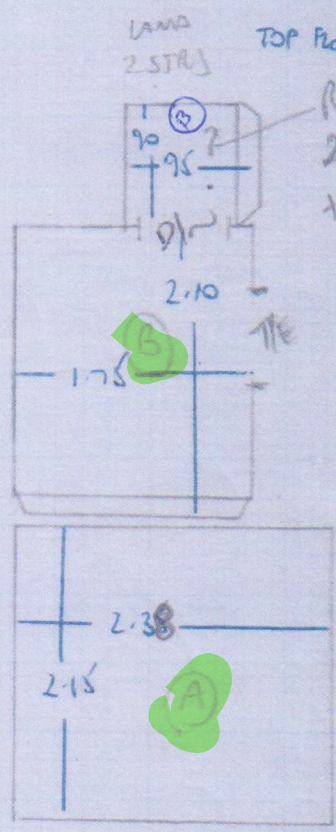

Job No: F29620  
 Name: POPE  
 Address: 46 YELONAM ROAD, W6 8JE  
 Tel:  
 Sheet: 1 of 3

YORK VELVET  
 YOR-235  
 5-75 x 5MTR

(1) PLEASE CUTTING  
 DOWN RUNNER  
 (5-75 x 600CM)

(2) 5.75 x 5mtr IF  
 → 1ST FLOOR READ

SEE PETE

GRND flr

f29620  
~~POPE~~  
46 YELDHAM ROAD  
W6 8JE

3 of 3  
DOOR SATIN DIN EXIST

60cm  
LUNNEL  
GIF  
8N 95x45  
11 STR-75

REAR TOP STAIRS  
27 + 1/4 + 1 WINDOW  
157 + 2 WINDOWS  
OWN CARKET  
NEW U/L + S/E