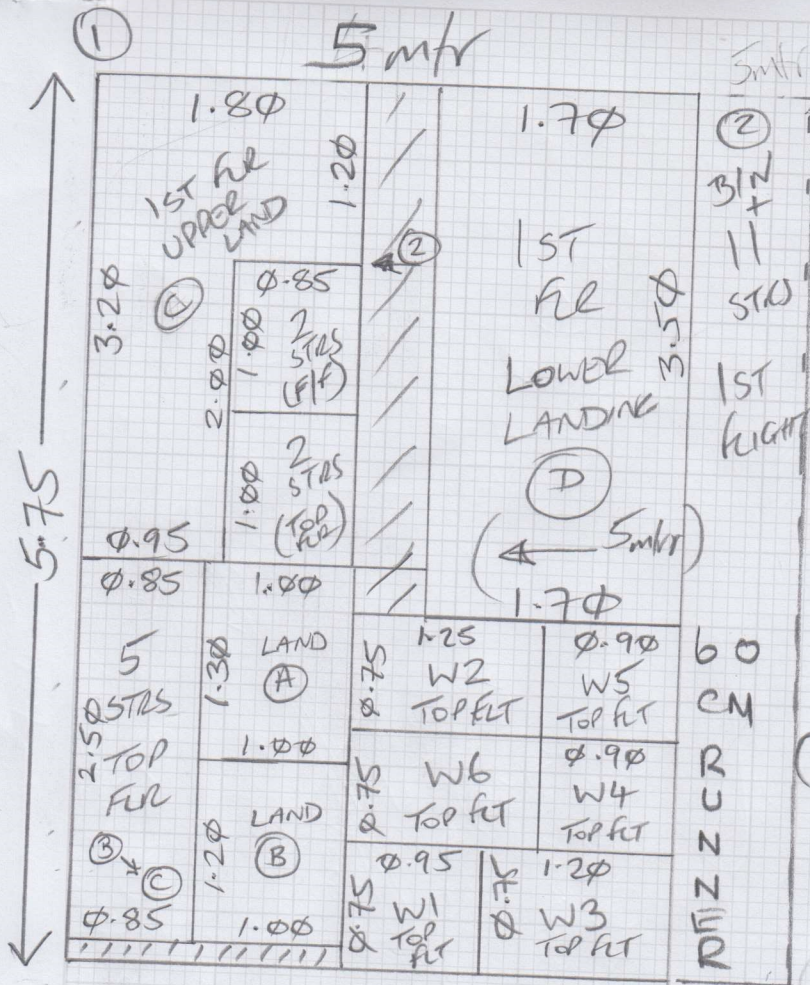

Job No: F29620  
 Name: POPE  
 Address: 46 YELONAM ROAD, W6 8JE  
 Tel:  
 Sheet: 1 of 3

YORK VELVET  
 YOR-235  
 5-75 x 5MTR

(1) PLEASE CUTTING  
 DOWN RUNNER  
 (5-75 x 600CM)

(2) 5.75 x 5mtr IF  
 → 1ST FLOOR READ

SEE PETE

GRND flr

f29620  
~~POPE~~  
46 YELDHAM ROAD  
W6 8JE

3 of 3  
DOOR SATIN DIN EXIST

60cm  
LUNNEL  
GIF  
8N 95x45  
11 STR-75

REAR TOP STAIRS  
27 + 1/4 + 1 WINDOW  
157 + 2 WINDOWS  
OWN CARKET  
NEW U/L + S/E

FURN (CHOCCA)  
UPLIFT EXIST U/L + S/E