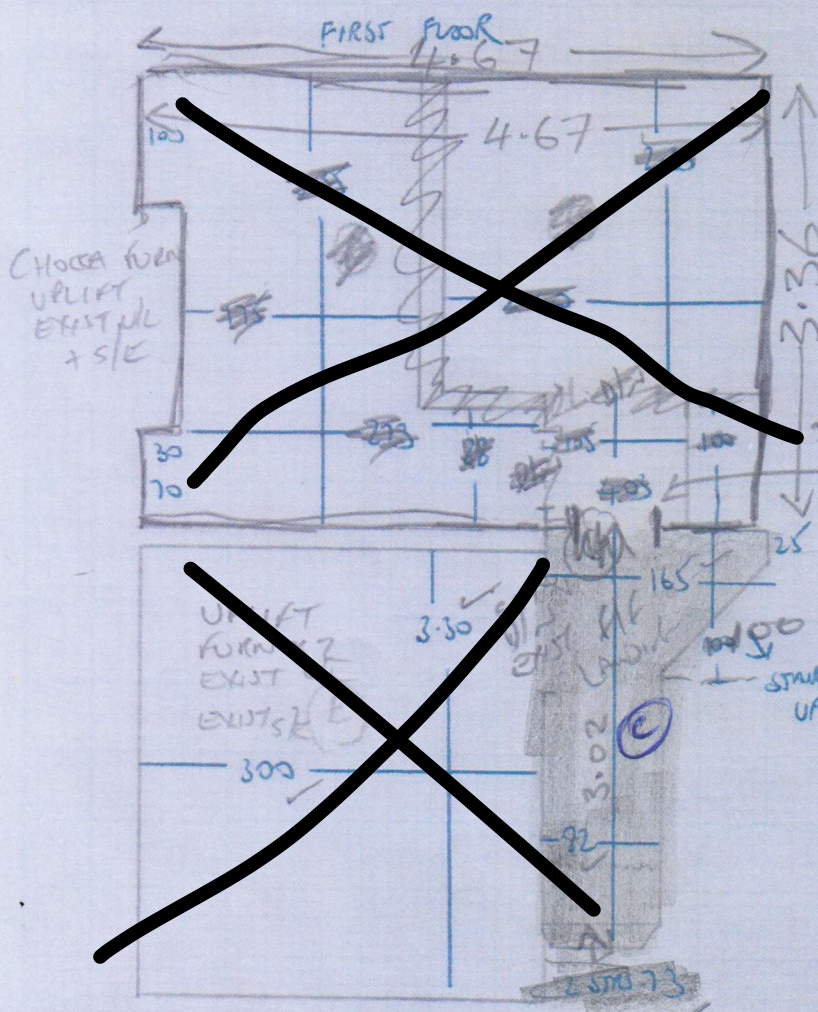

Job No: F29620  
 Name: POPE  
 Address: 46 YELONAM ROAD, W6 8JE  
 Tel:  
 Sheet: 1 of 3

YORK VELVET  
 YOR-235  
 5-75 x 5MTR

(1) PLEASE CUTTING  
 DOWN RUNNER  
 (5-75 x 600CM)

(2) 5.75 x 5mtr IF  
 → 1ST FLOOR READ

SEE PETE

GRND flr

f29620  
~~POPE~~  
46 YELDHAM ROAD  
W6 8JE

3 of 3  
DOOR SATIN DIN EXIST

60cm  
LUNNEL  
GIF  
8N 95x45  
11 STR-75

REAR TOP STAIRS  
27 + 1/4 + 1 WINDOW  
157 + 2 WINDOWS  
OWN CARKET  
NEW U/L + S/E