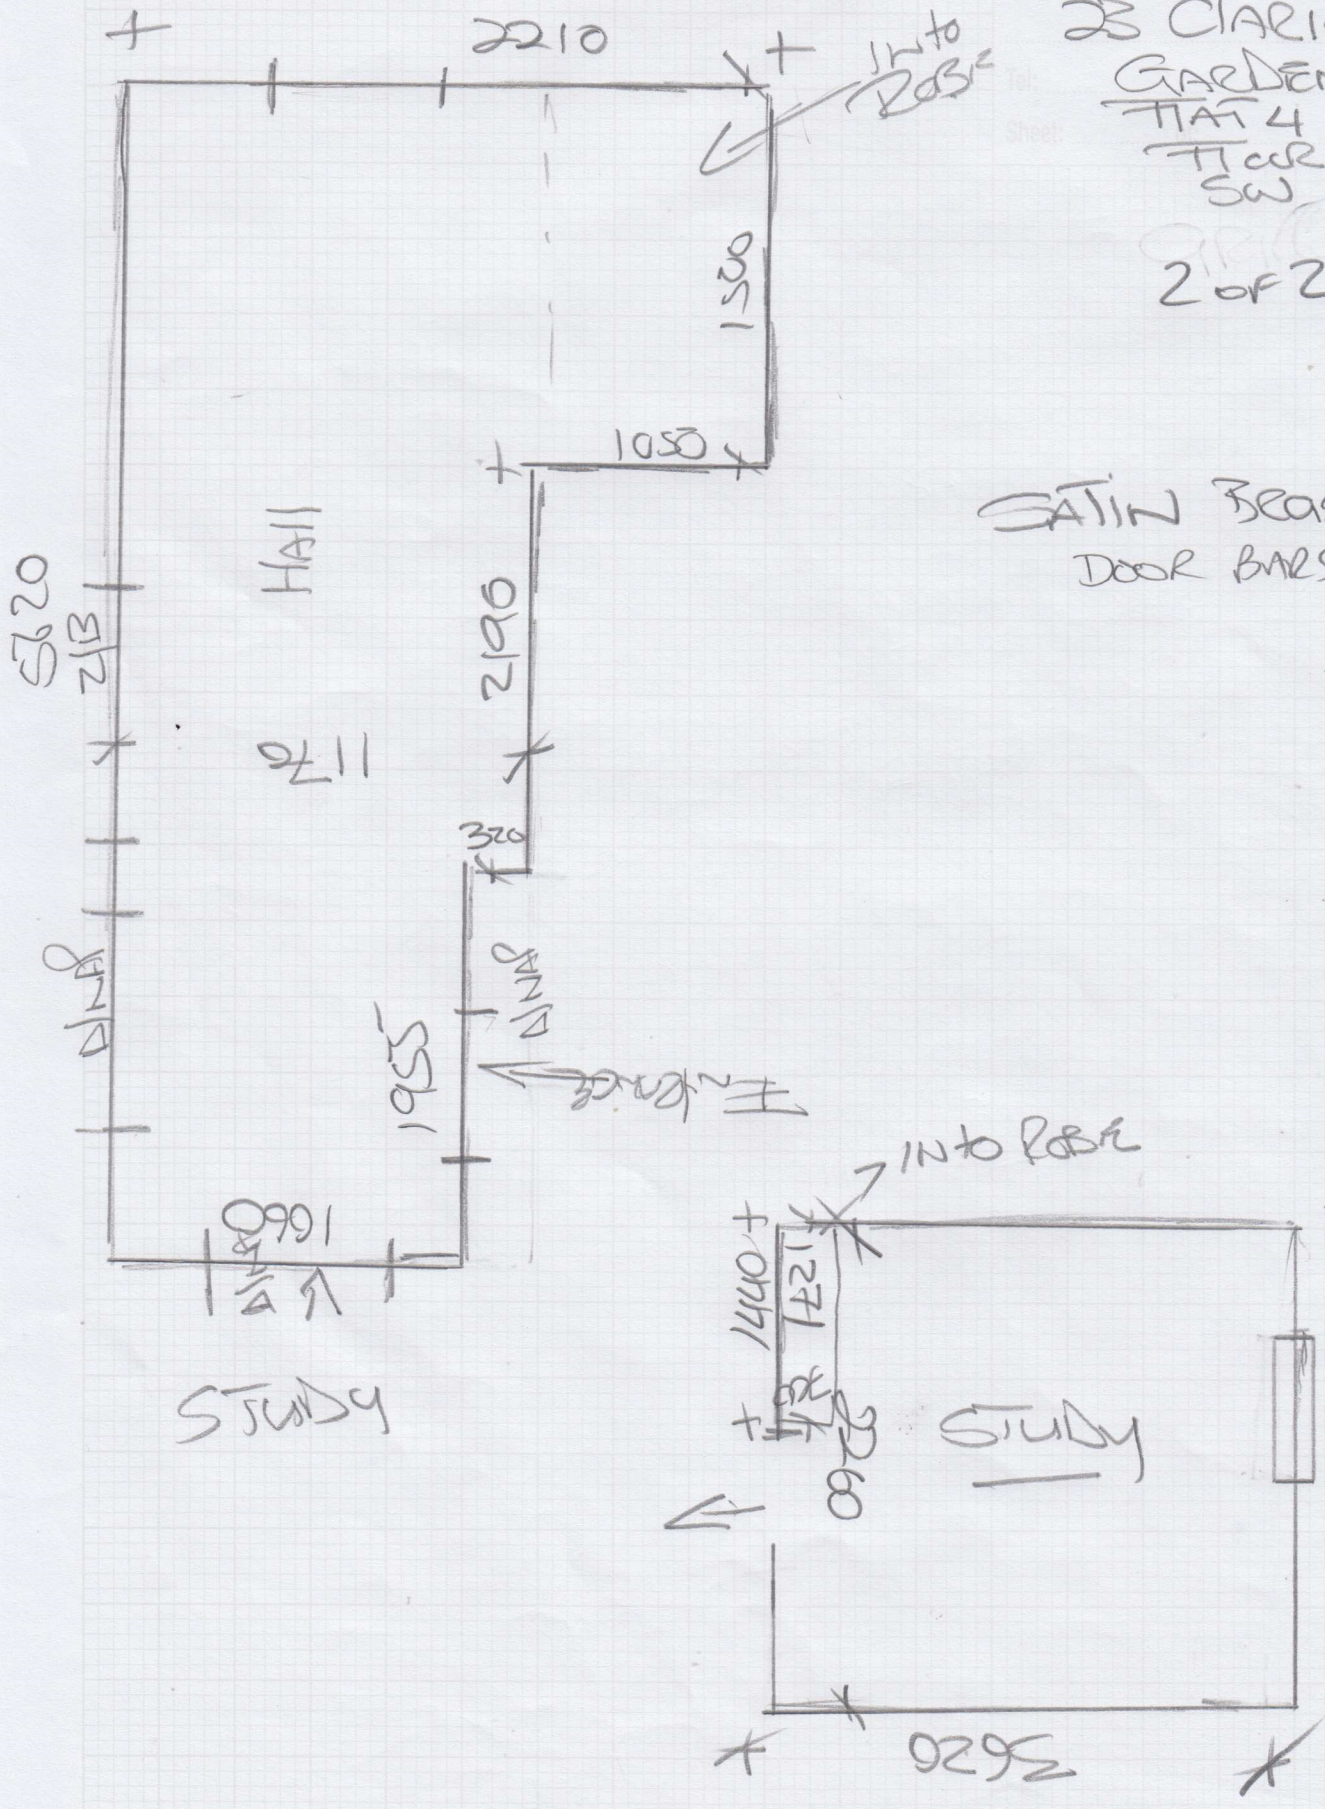

Cutting Plan

mrcarpet
DESIGN FOR FLOORS

Job No: F30195
Address: ANTONIA
NEDE ROCK
23 CLARE GARDEN
GARDENS
W 24 FL

1 of 2

ALTERNATIVE FLOORING
QUIRKY ZEBO
5.80 x 3.66mtr

5.80 x 3.66 = 21.22

NEED TO CUT ON
SITE
(REF LINING UP PATTERN)

MAJESTIC
79Φ BARDE
2.50 x 5mtr

Job No: F30195
 Name: Antonia
 Address: NEDERBOD
 28 CLARICARDE
 GARDENS
 T14 4 4th
 Floor
 SW
 Sheet: 2 of 2

Bathroom

SATIN BRASS
DOOR BARS

53.56
02.16