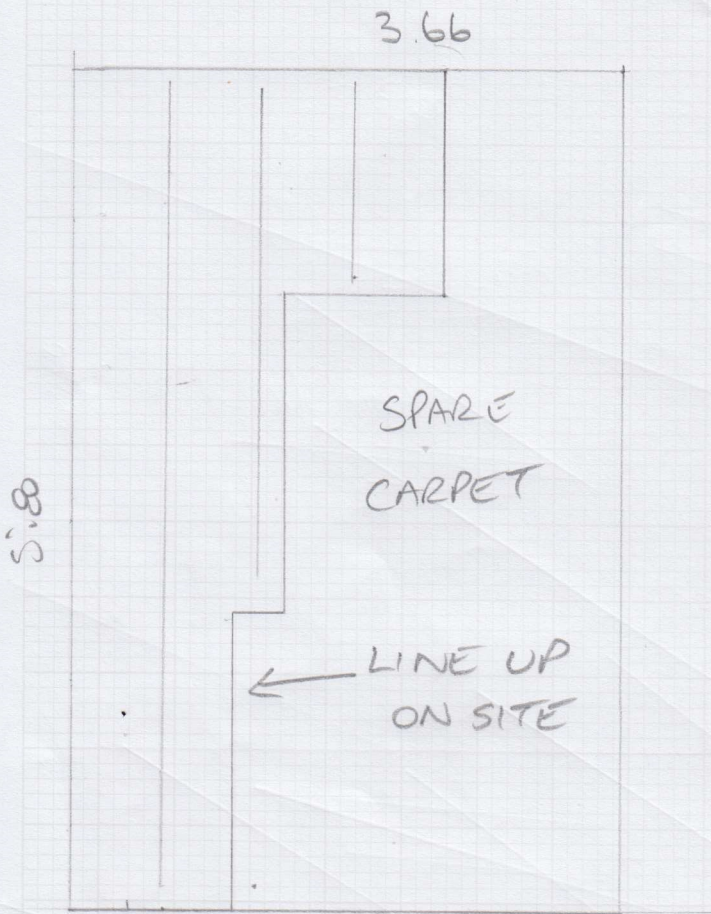

Cutting Plan

mrcarpet
DESIGN FOR FLOORS

Job No: F30195
Address: ANTONIA
NEDE ROCK
23 CLARE GARDEN
GARDENS
W 24 FL

1 of 2

ALTERNATIVE FLOORING
QUIRKY ZEBO
5.80 x 3.66mtr

5.80 x 3.66 = 21.22

NEED TO CUT ON
SITE
(REF LINING UP PATTERN)

MAJESTIC
79Φ BARDE
2.50 x 5mtr

Job No: F30195
 Name: Antonia
 Address: NEDERBOD
 28 CLARICARDE
 GARDENS
 T14 4 4th
 Floor
 SW
 Sheet: 2 of 2

Bathroom

SATIN BRASS
DOOR BARS

53.56
02.16