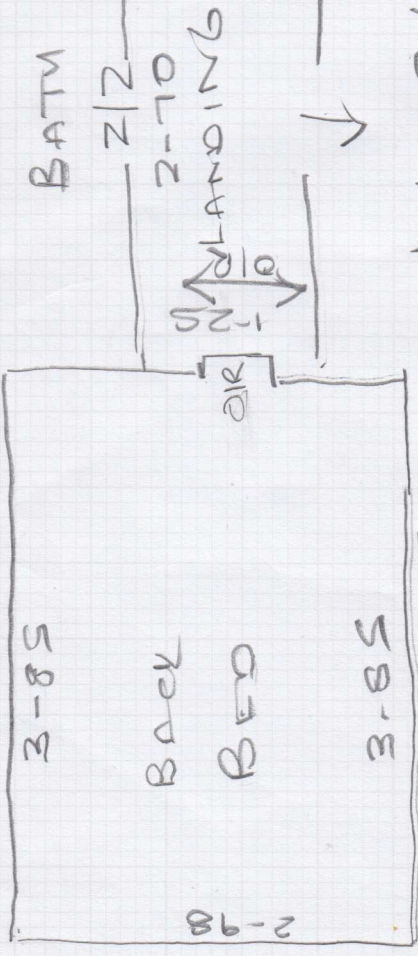

Job No: F 30211
Name: CARLOS - CLORGE
Address: 1 PARADISE COTTAGE
22 DOWER ROAD
DEAL CT14 7JW
Tel:
Sheet: 1 OF 2

ZEN 0734
ATLANTIC

PLAN 3-00 x 4MTR
FRONT 3-20 x 4MTR
REAR 3-20 x 4MTR

9-40 x "

Intcarpet
 DESIGNED FOR FLOORS
 Job No: F30211
 Name: CARLOS-CLARK
 Address: (PARADISE COTAGE)
 22 DOVER ROAD
 CT 04714
 Tel:
 Sheet: 2 OF 2

3-20 x 4MTR

W1 - 0-60 x 90
 W2 - 0-75 x 1-05
 W3 - 0-66 x 90
 6 T (46 x 75cm)

BLINSE
 55 x 81cm

* Seam
 Doorway *