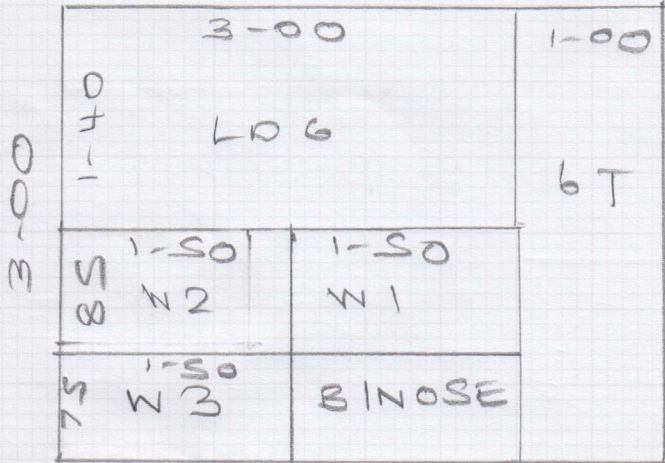

Job No: F 30211
Name: CARLOS - CLORGE
Address: 1 PARADISE COTTAGE
22 DOWER ROAD
DEAL CT14 7JW
Tel:
Sheet: 1 OF 2

ZEN 0734
ATLANTIC

PLAN 3-00 x 4MTR
FRONT 3-20 x 4MTR
REAR 3-20 x 4MTR

9-40 x "

Intcarpet
 DESIGNED FOR FLOORS
 Job No: F30211
 Name: CARLOS-CLARK
 Address: (PARADISE COTAGE)
 22 DOVER ROAD
 CT 04714
 Tel:
 Sheet: 2 OF 2

3-20 x 4MTR

W1 - 0-60 x 90
 W2 - 0-75 x 1-05
 W3 - 0-66 x 90
 6 T (46 x 75cm)

BLINSE
 55 x 81cm

* Seam
 Doorway *