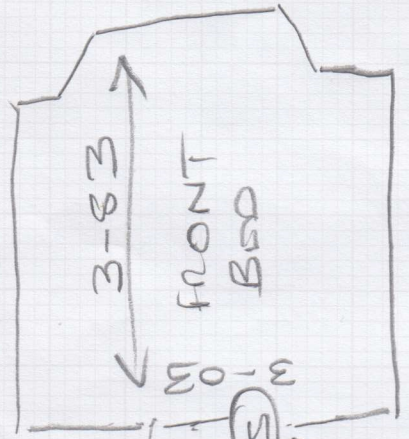

Job No: F 30211
Name: CARLOS - CLORGE
Address: 1 PARADISE COTTAGE
22 DOWER ROAD
DEAL CT14 7JW
Tel:
Sheet: 1 OF 2

ZEN 0734
ATLANTIC

PLAN 3-00 x 4MTR
FRONT 3-20 x 4MTR
REAR 3-20 x 4MTR

9-40 x "

Intcarpet
 DESIGNED FOR FLOORS
 Job No: F30211
 Name: CARLOS-CLARK
 Address: (PARADISE COTAGE)
 22 DOVER ROAD
 CT 04714
 Tel:
 Sheet: 2 OF 2

3-20 x 4MTR

W1 - 0-60 x 90
 W2 - 0-75 x 1-05
 W3 - 0-66 x 90
 6 T (46 x 75cm)

BLINSE
 55 x 81cm

* Seam
 Doorway *