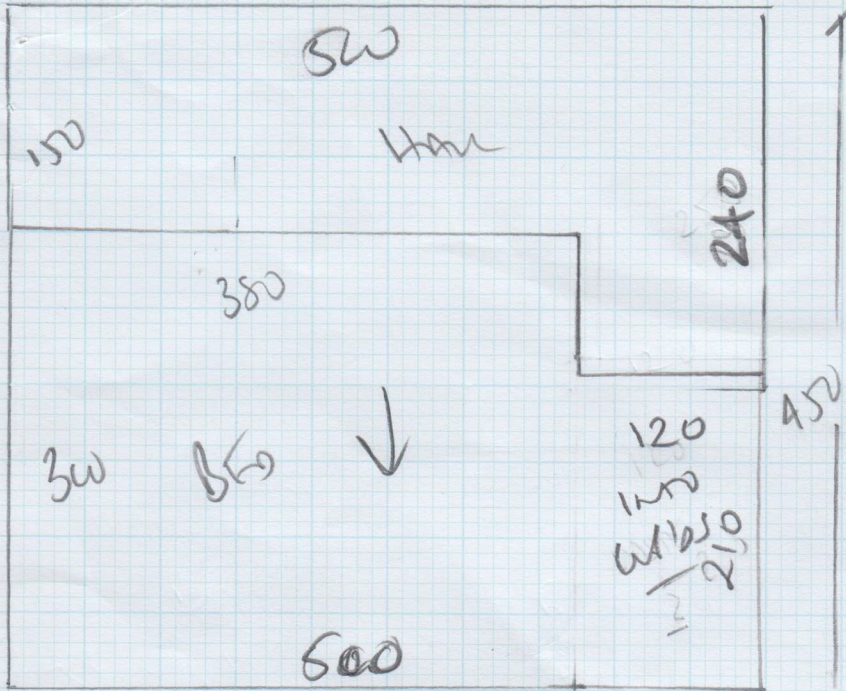

Job No: F30250
 Name: HAMISON
 Address: 8 CANAL WHARF
 RANGLACH CO-1
 Tel: SW 316
 Sheet: 1 of 2

YORK VELVET
 YOR-2035
 PLAN 450 x 500
 PLAN 755 x 500
1205 x 500

60.25m²
 CLARNDON
 (CONNISSER
 VELVET)
 PURBECK