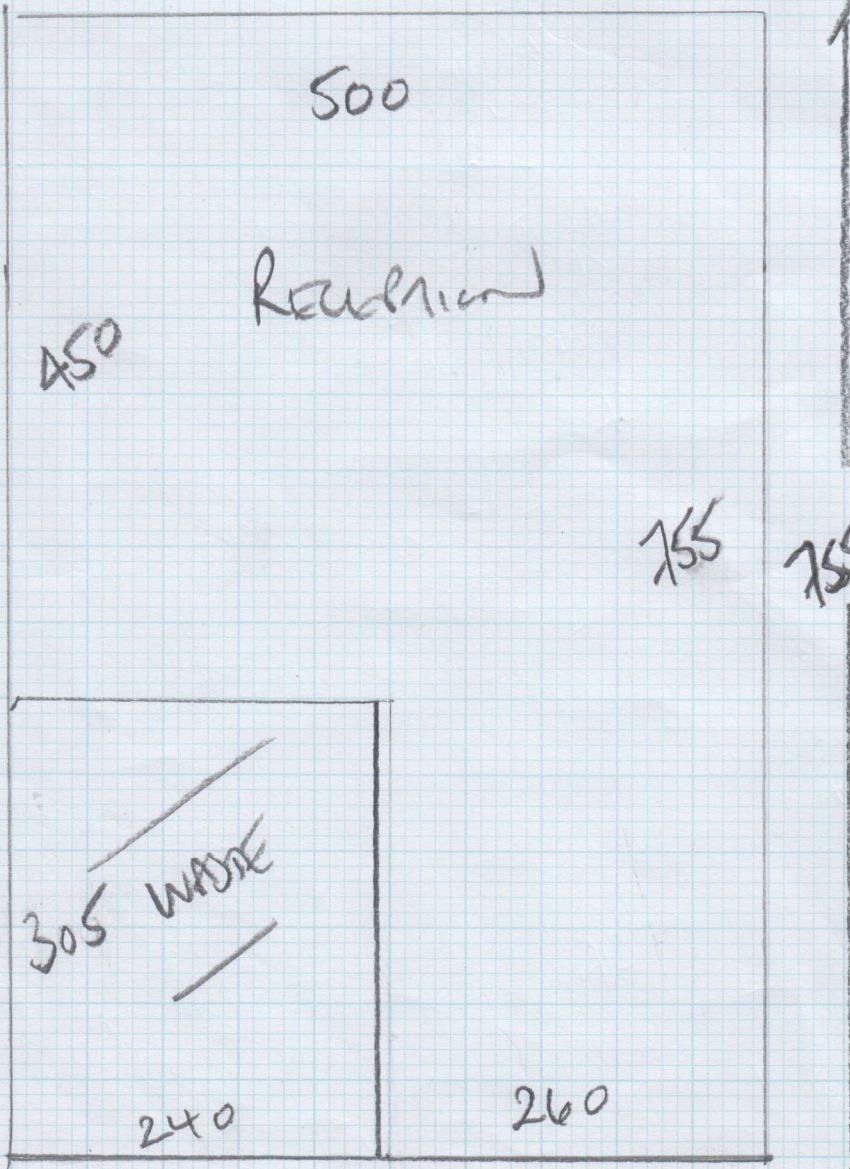

Job No: F30250
 Name: HAMISON
 Address: 8 CANAL WHARF
 RANGLACH CO-1
 Tel: SW 316
 Sheet: 1 of 2

YORK VELVET
 YOR-2035
 PLAN 450 x 500
 PLAN 755 x 500
1205 x 500

60.25m²
 CLARNDON
 (CONNISSER
 VELVET)
 PURBECK