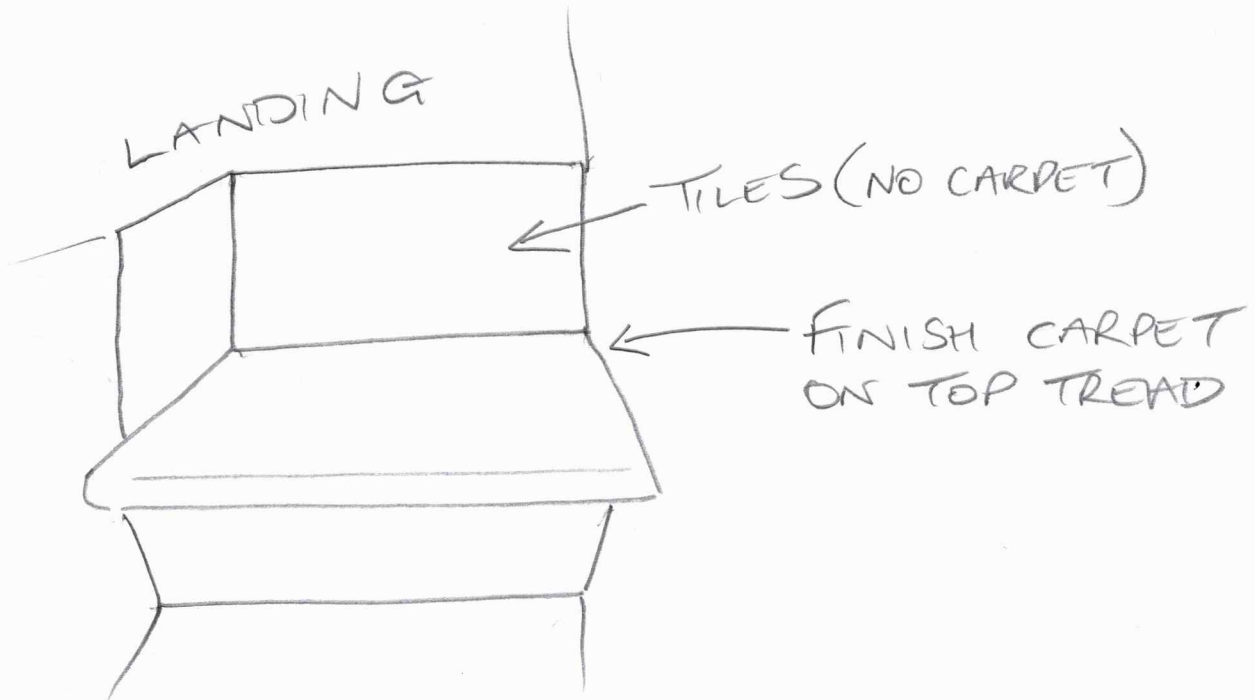

4mtr

1.00	1.00	1.00	1.00
2.8	4	4	4
STAS	STAS	STAS	BIN
			SPARE

F30258  
MARTIN  
24A KENTON ST  
SW6 6LD

1 of 1

Ghent GHL-04

12 @  $\phi.75 \times \phi.44$  o/r

BIN  $\phi.75 \times 0.45$  o/r.

- NO OPLIFT
- NEW SLEDGE
- LEAVE SPARE COLOURS RED WITH CUSTOMER