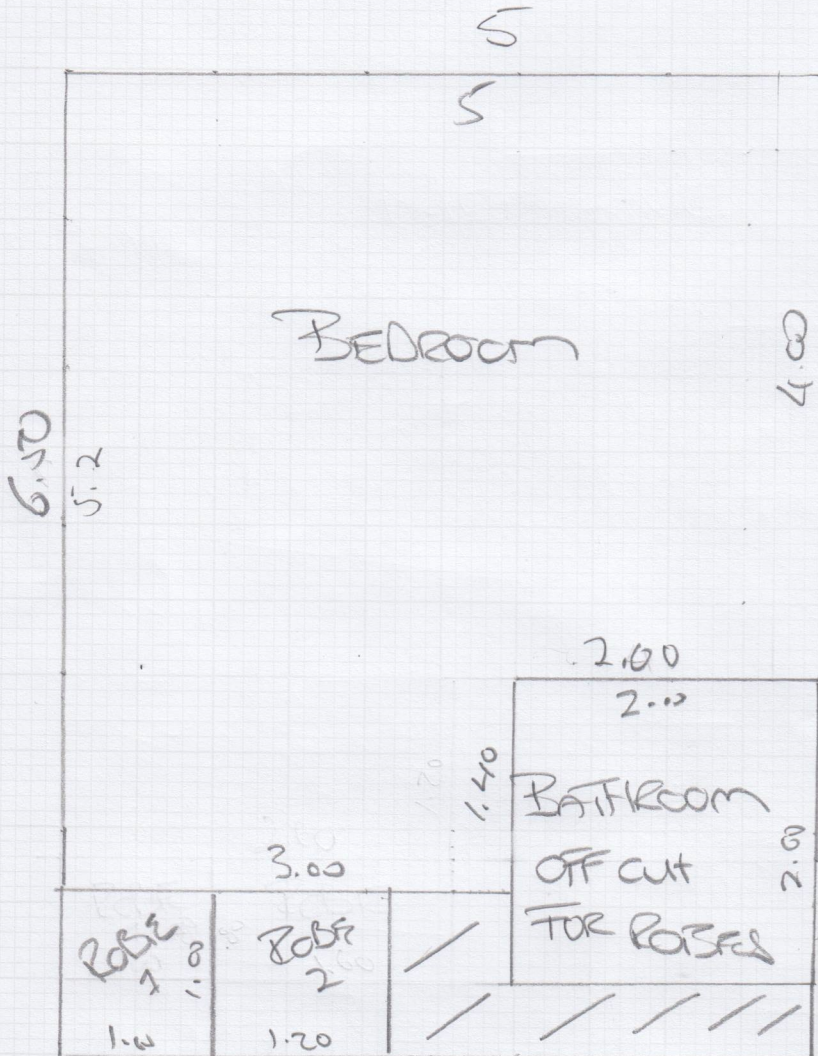

Cutting Plan

mrcarpet
 DESIGNS FOR FLOORS
 Job No: F30261
 Name: Georgia
 Address: Thompson
 55 CACKLEY
 GARDENS
 Tel:
 Sheet: SW350Q
 1 of 2

NATURAL
 SWAPLS
 FERMINE
 $6.5 \times 5 = 32.5m^2$

MEASURE

 mrcarpet
 DESIGNS FOR FLOORS
 Job No: F30261
 Georgia
 Address: Hampton
 Gardens
 Tel:
 Sheet: SW3500
 2 of 2