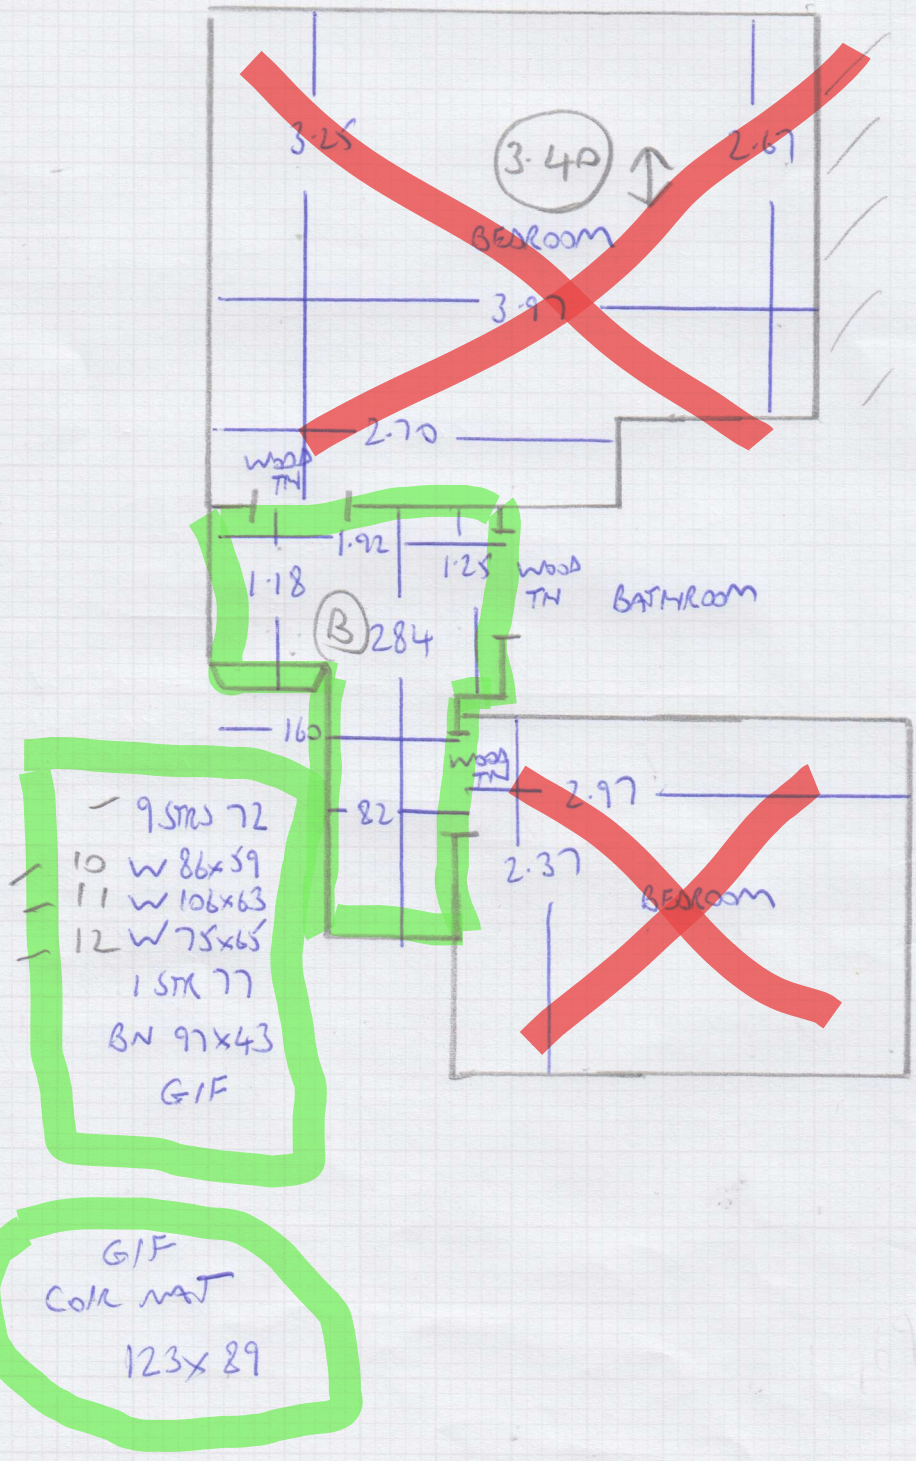

Job No: F30264
Name: ASKEW
Address: 75 WORDER ROAD
SW6 5ED
Tel:
Sheet: 2 of 3

FIRST Floor

Job No: F30264

Name: ASKEW

Address: 75 HORDER ROAD
SW6 5ED

Tel:

Sheet:

3 of 3

TOP FLOOR

- 1 W 86x64
- 2 W 105x72
- 3 W 72x65
- 3 STRS 72x46
- 4 W 83x62
- 5 W 100x68
- 6 W 70x69
- 7 W 87x63
- 8 W 105x72
- 9 W 74x65