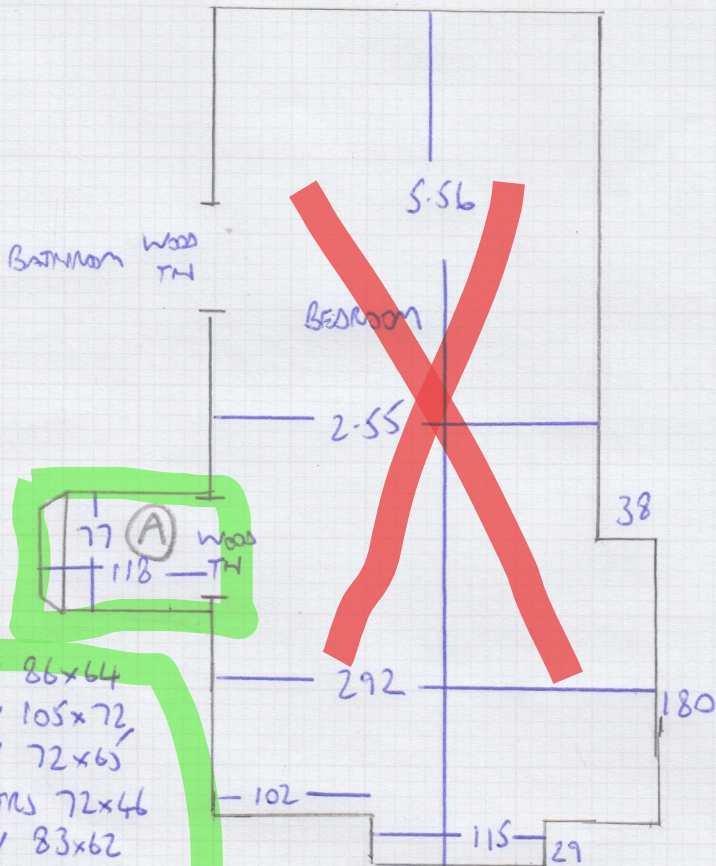

Job No: F30264
Name: ASKEW
Address: 75 WORDER ROAD
SW6 5ED
Tel:
Sheet: 2 of 3

FIRST Floor

Job No: F30264

Name: ASKEW

Address: 75 HORDER ROAD
SW6 5ED

Tel:

Sheet:

3 of 3

TOP FLOOR

- 1 W 86x64
- 2 W 105x72
- 3 W 72x65
- 3 STRS 72x46
- 4 W 83x62
- 5 W 100x68
- 6 W 70x69
- 7 W 87x63
- 8 W 105x72
- 9 W 74x65