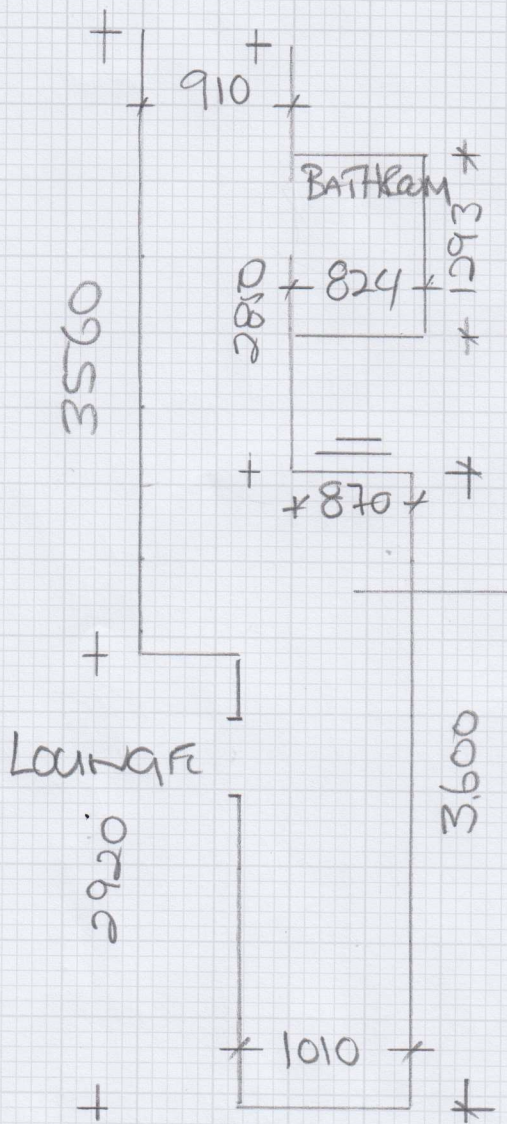

Mitral

Job No: T30333  
Name: MIHAJ PATEL  
Address: 78 GLAXON  
GROVE  
Tel: W68 HE  
Sheet: 1 of 1

AMTICO  
SPACEXL 184/1219  
SS5W

TILED FLOOR