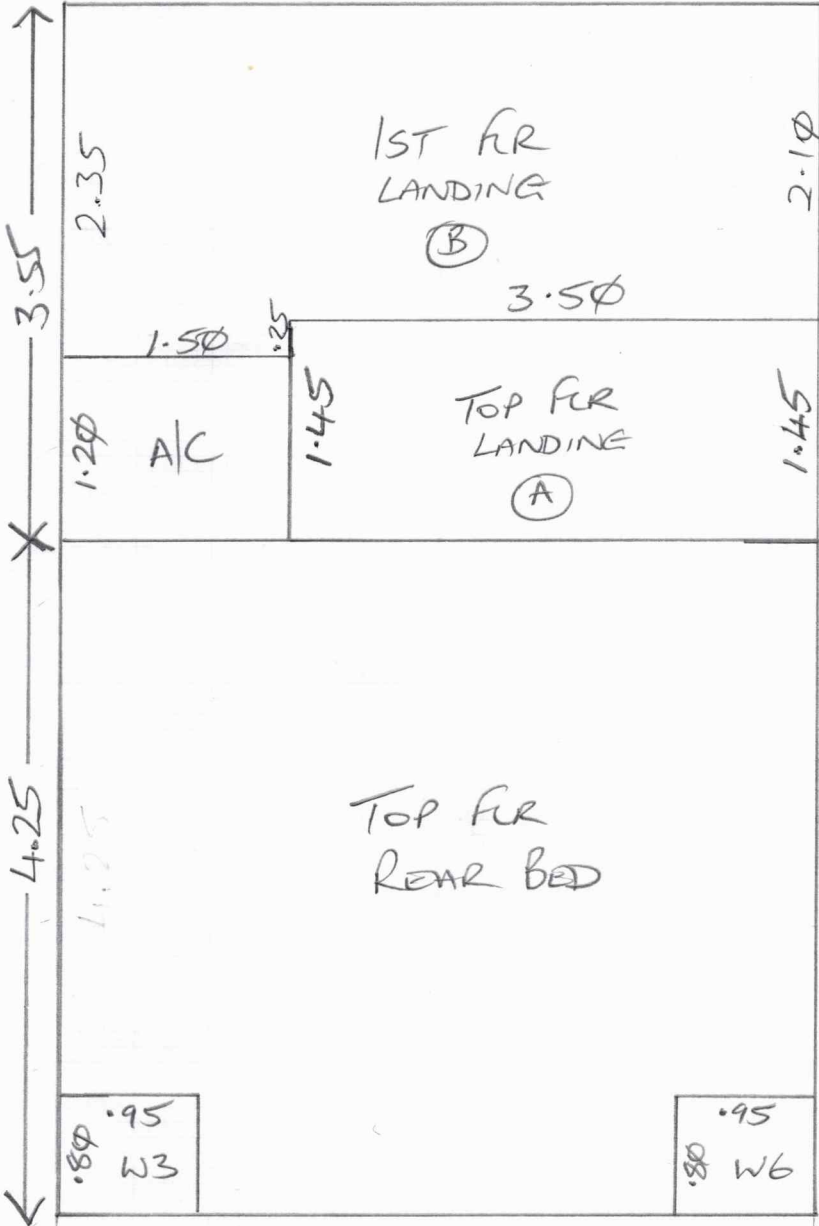

F3φ335
ROBERTA
(LA VITA STYLE LTD)
BA MORE LANE
ESTHER
KTIφ 8AJ
1 of 2

ELEMENTS
ROMA MONEY

- CUT PLANS
- ① TOP FRONT 4.25
 - ② MAIN BED 5.35
 - ③ 1ST FLR REAR 6.35
+ STAIRS
 - ④ LANDINGS 3.55
 - ⑤ TOP FLR REAR BED 4.25

23.75 x 5mtr
(118.75m²)

5mtr

F30335
ROBERTA
(LA VITA STYLE LTD)

2 of 2