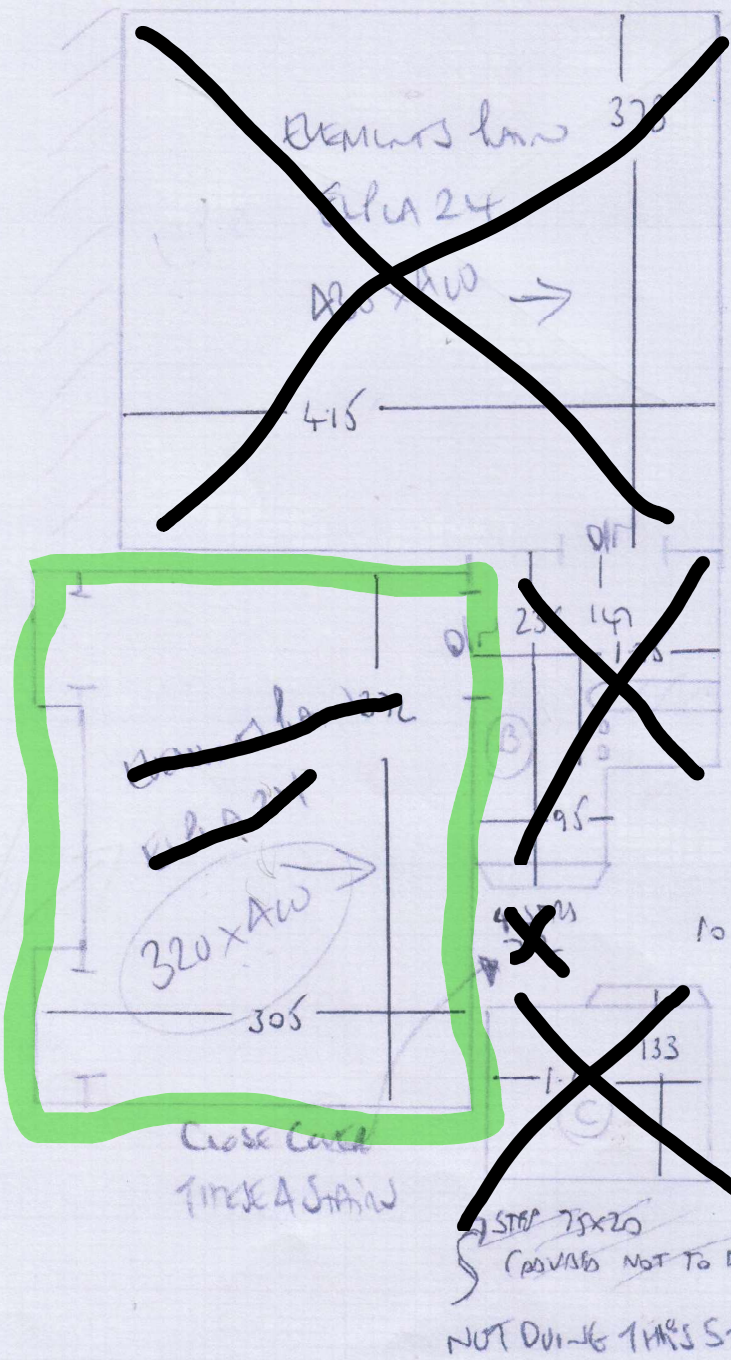

F30344

~~F23868~~

KENNEDY
41 GREENSIDE RD
W12 9JQ

2 of 3

TOP FLOOR

F30344

~~F30344~~
KENNEDY

41 CRENSHAW RD

W12 9JQ

3 of 3

FIRST FLOOR

~~151 HIGH
55cm TAKE
RUBBER
TO 24 68cm
TAKE 120mm~~