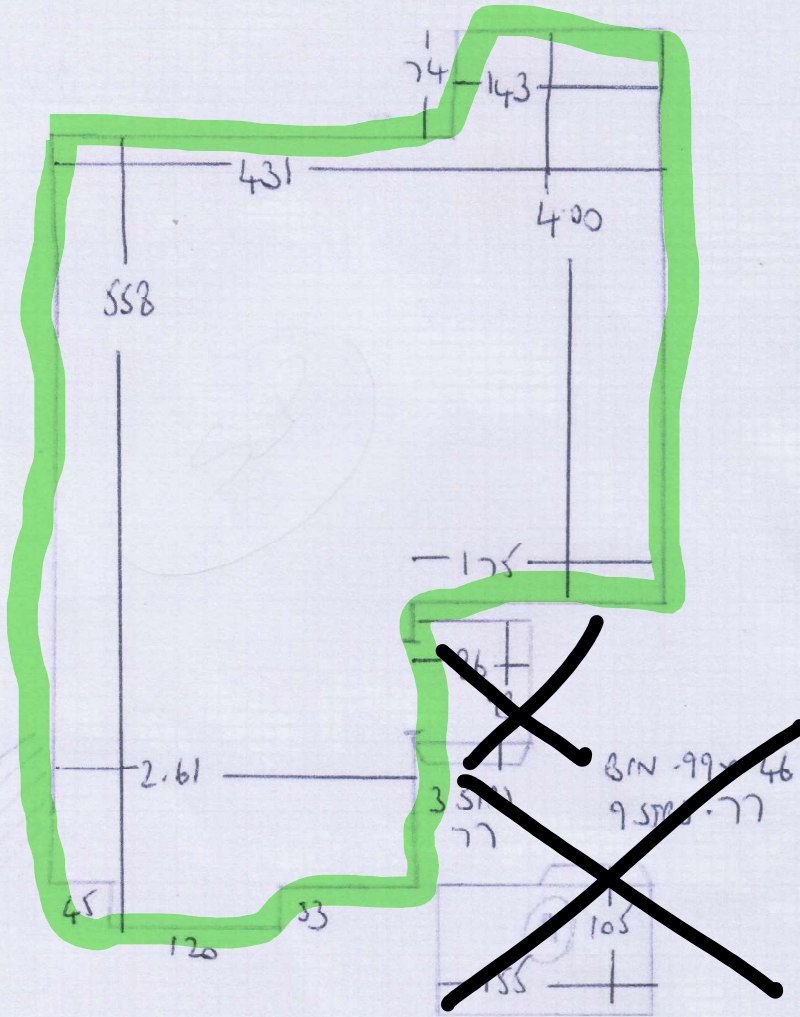

F30344

~~F23868~~

KENNEDY
41 GREENSIDE RD
W12 9JQ

2 of 3

TOP FLOOR

F30344

~~F30344~~
KENNEDY

41 CRENSHAW RD

W12 9JQ

3 of 3

FIRST FLOOR

~~151 HIGH
55cm TAKE
RUBBER
TO 24 68cm
TAKE 120mm~~