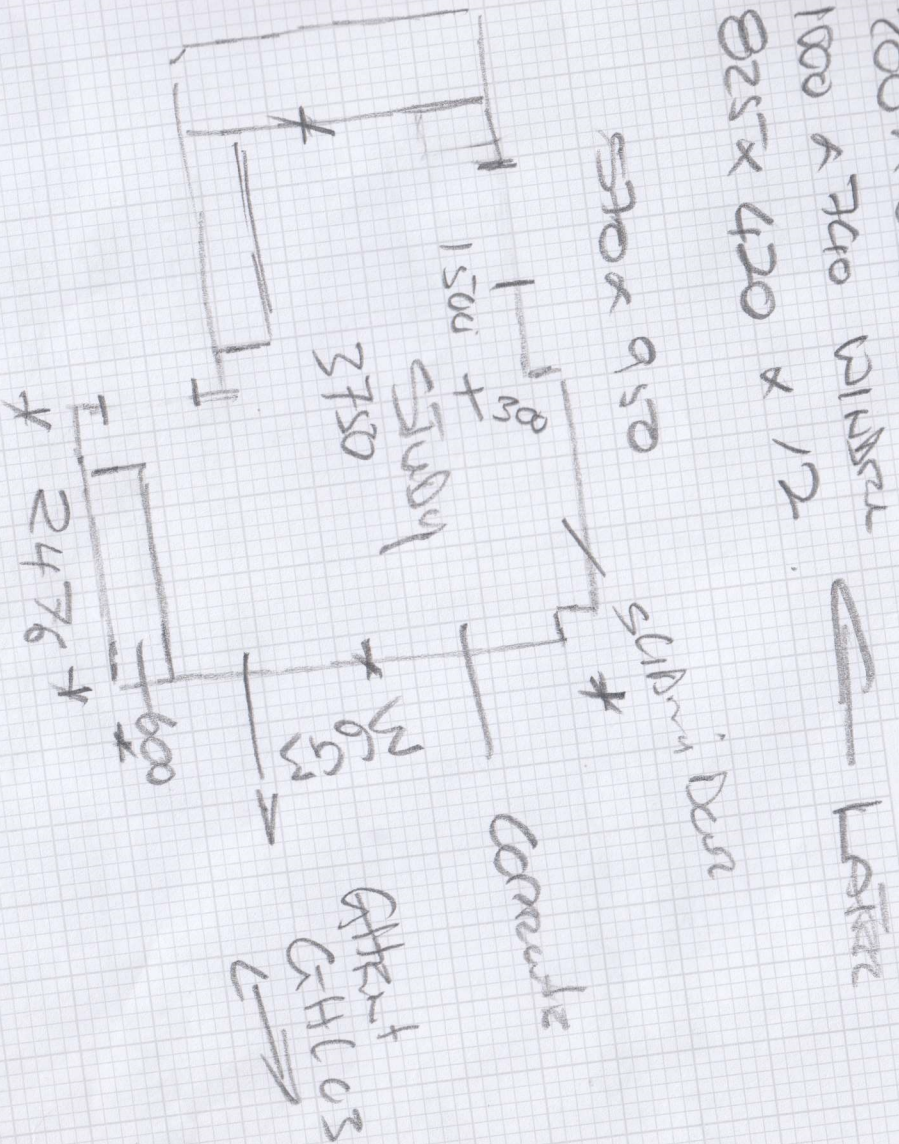

Cutting Plan

mrcarpet
DESIGNS FOR FLOORS

Job No: F30360
Name: ROB MATTHEWS
Address: 7 JACOBS
Mews
Tel: SW15 2 EIT
Sheet: _____ of: _____

→ USE OFF CUTS
FOR POLAR CARBOARD

ENTRANCE MAT

1.2 x 1

MIFBURGE

mrcarpet
DESIGNS FOR FLOORS

Job No: F 30360
Name: BOB MATTHEWS
Address: 7 JACOBS
MEWS
Tel: SWIS 2 EIT
Sheet: of:

ENTRANCE MAT
570x950

FIRST FLIGHT STAIRS

840 x 140 RISER

840 x 700 WINDER

LATER

1200 x 600 WINDER

1000 x 740 WINDER

825 x 420 x 12

First Flight Downs

- 240x.140 Riser
- 240 x 700 Winder
- 1200 x 600 Winder
- 1000 x 740 Winder
- 825 x 420 x 12

Job No:
 Name:
 Address:
 Tel:
 Sheet: of: