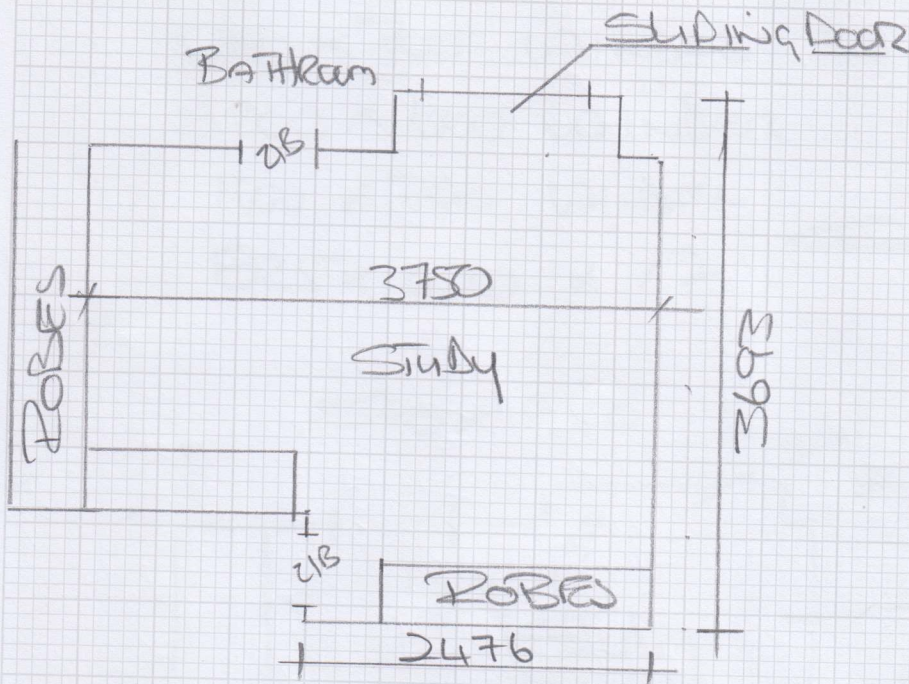

Cutting Plan

mrcarpet
DESIGNS FOR FLOORS

Job No: F30360
Name: ROB MATTHEWS
Address: 7 JACOBS
Mews
Tel: SW15 2 EIT
Sheet: _____ of: _____

→ USE OFF CUTS
FOR POLAR CARBOARD

ENTRANCE MAT

1.2 x 1

MIFBURGE

mrcarpet
DESIGNS FOR FLOORS

Job No: F 30360
Name: BOB MATTHEWS
Address: 7 JACOBS
MEWS
Tel: SWIS 2 EIT
Sheet: of:

ENTRANCE MAT
570x950

FIRST FLIGHT STAIRS

840 x 140 RISER

840 x 700 WINDER

LATER

1200 x 600 WINDER

1000 x 740 WINDER

825 x 420 x 12

First Flight Downs

- 240x.140 Riser
- 240 x 700 Winder
- 1200 x 600 Winder
- 1000 x 740 Winder
- 825 x 420 x 12

Job No:
 Name:
 Address:
 Tel:
 Sheet: of: