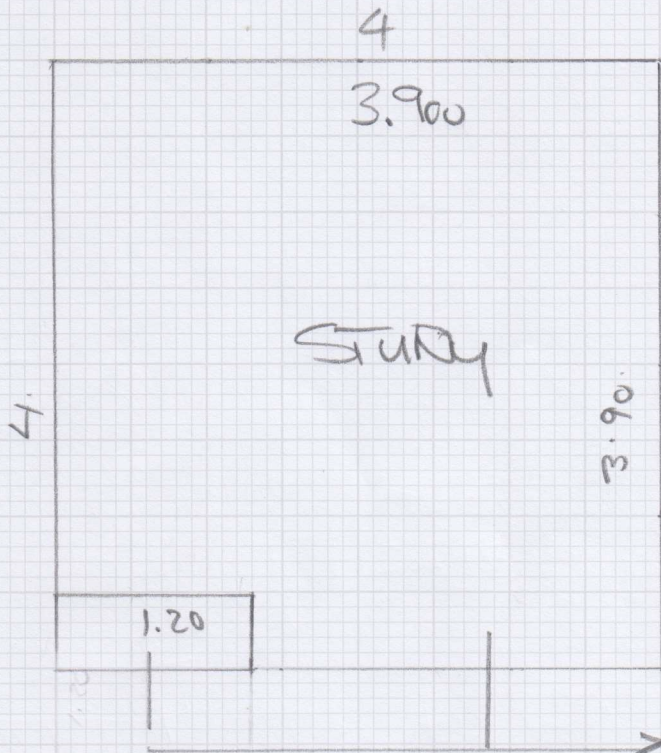

Cutting Plan

mrcarpet
DESIGNS FOR FLOORS

Job No: F30360
Name: ROB MATTHEWS
Address: 7 JACOBS
Mews
Tel: SW15 2 EIT
Sheet: _____ of: _____

→ USE OFF CUTS
FOR POLAR CARBOARD

ENTRANCE MAT

1.2 x 1

MIFBURGE

mrcarpet
DESIGNS FOR FLOORS

Job No: F 30360
Name: BOB MATTHEWS
Address: 7 JACOBS
MEWS
Tel: SWIS 2 EIT
Sheet: of:

ENTRANCE MAT
570x950

FIRST FLIGHT STAIRS

840 x 140 RISER

840 x 700 WINDER

LATER

1200 x 600 WINDER

1000 x 740 WINDER

825 x 420 x 12

First Flight Downs

- 240x.140 Riser
- 240 x 700 Winder
- 1200 x 600 Winder
- 1000 x 740 Winder
- 825 x 420 x 12

Job No:
 Name:
 Address:
 Tel:
 Sheet: of: