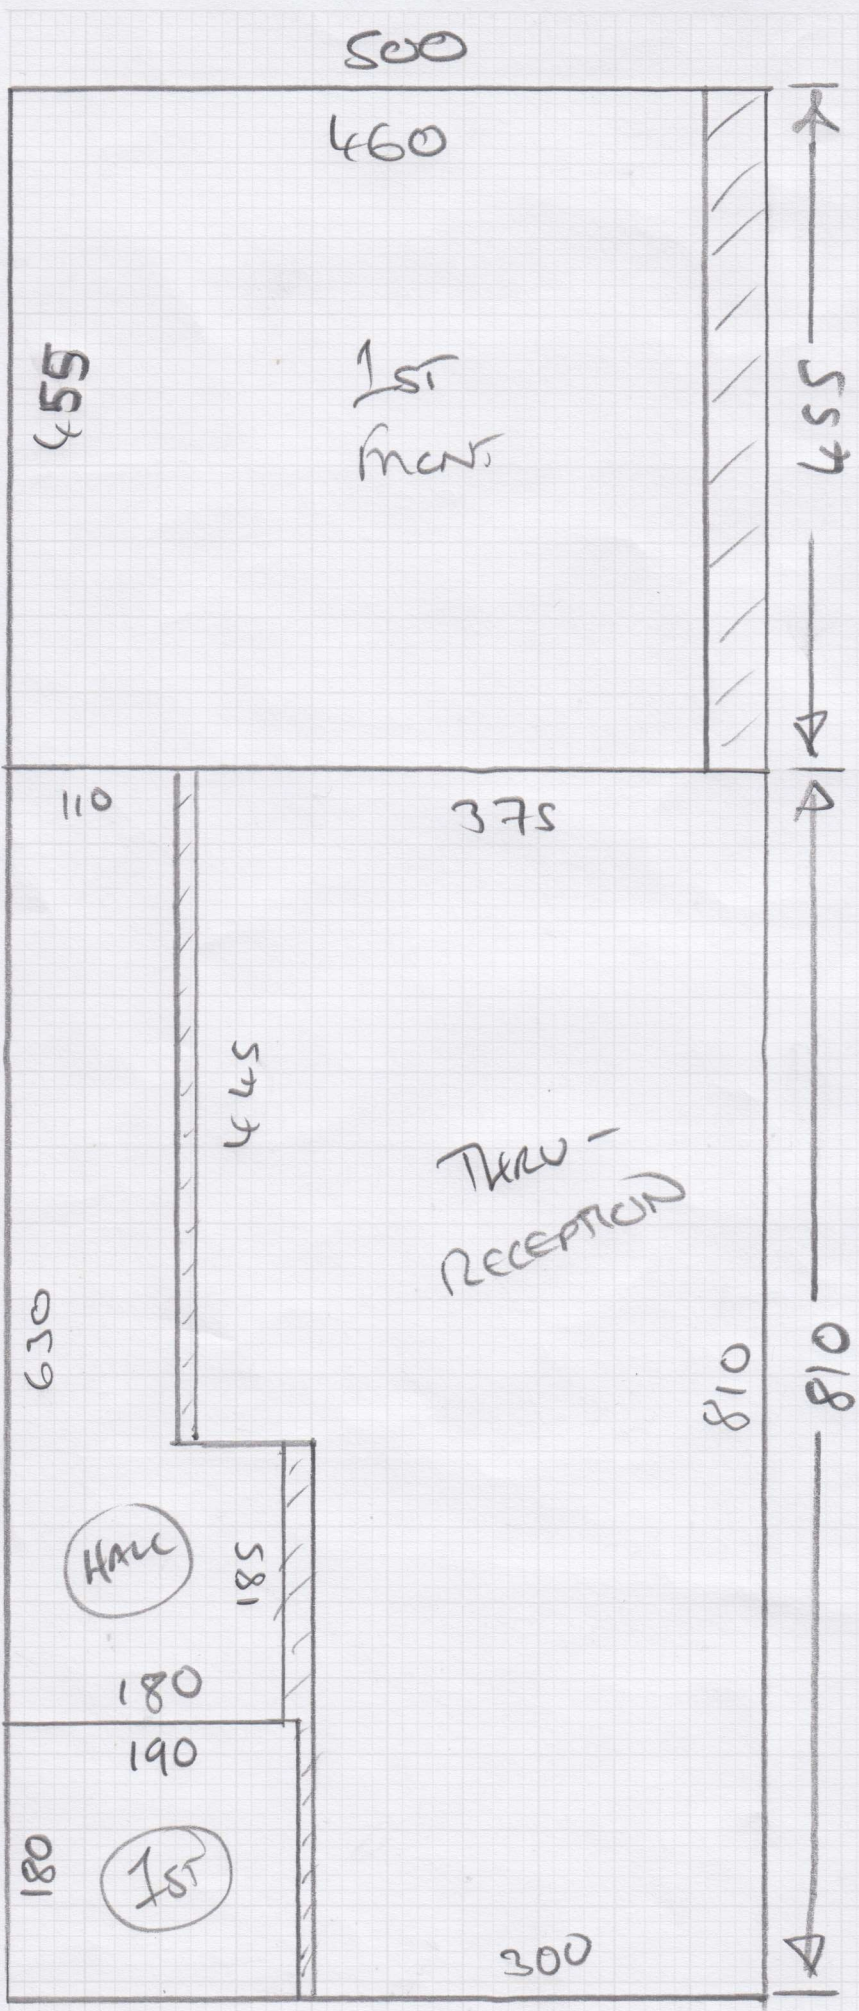

Job No: F30432
 Name: ASHOWN MARKS
 Address: 29 YEOMAN'S
 ROW, SW3 2A

Tel:
 Sheet: 1 of 4

- VIBORG
- VIB-007
- 455 x 500
- 810 x 500
- 315 x 500
- 900 x 500

$= 124m^2$

(FAIRISLE
 SHINBLE)

Not Square!

Job No: F30432
 Name: ASHDOWN MARBLE
 Address: 29 YEOMAN'S
 ROW, SW32AL
 Tel:
 Sheet: 30F4

NOT SQUARE!

Job No: F30632
Name: ASUDOWN MARKS
Address: 29 YEOMANS
ROW, SW3 2AL
Tel: _____
Sheet: 4 of 4

R4 83.77 NETT
W4 95.6 NETT
S/E 116