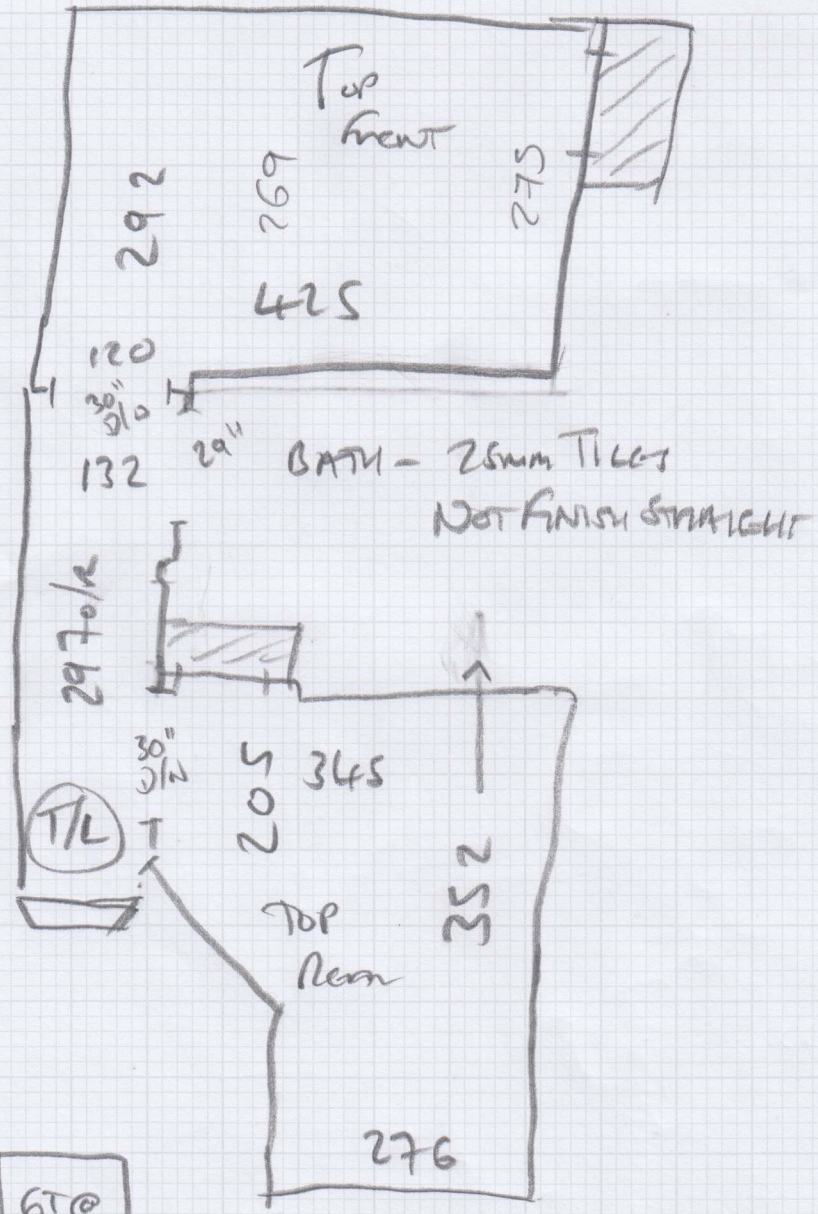

Job No: F30432
 Name: ASHOWN MARKS
 Address: 29 YEOMAN'S
 ROW, SW3 2A

Tel:
 Sheet: 1 of 4

- VIBORG
- VIB-007
- 455 x 500
- 810 x 500
- 315 x 500
- 900 x 500

$= 124m^2$

(FAIRISLE
 SHINBLE)

Not Square!

Job No: F30432
 Name: ASHDOWN MARBLE
 Address: 29 YEOMAN'S
 ROW, SW32AL
 Tel:
 Sheet: 30F4

NOT SQUARE!

Job No: F30632
Name: ASUDOWN MARKS
Address: 29 YEOMANS
ROW, SW3 2AL
Tel: _____
Sheet: 4 of 4

R4 83.77 NETT
W4 95.6 NETT
S/E 116