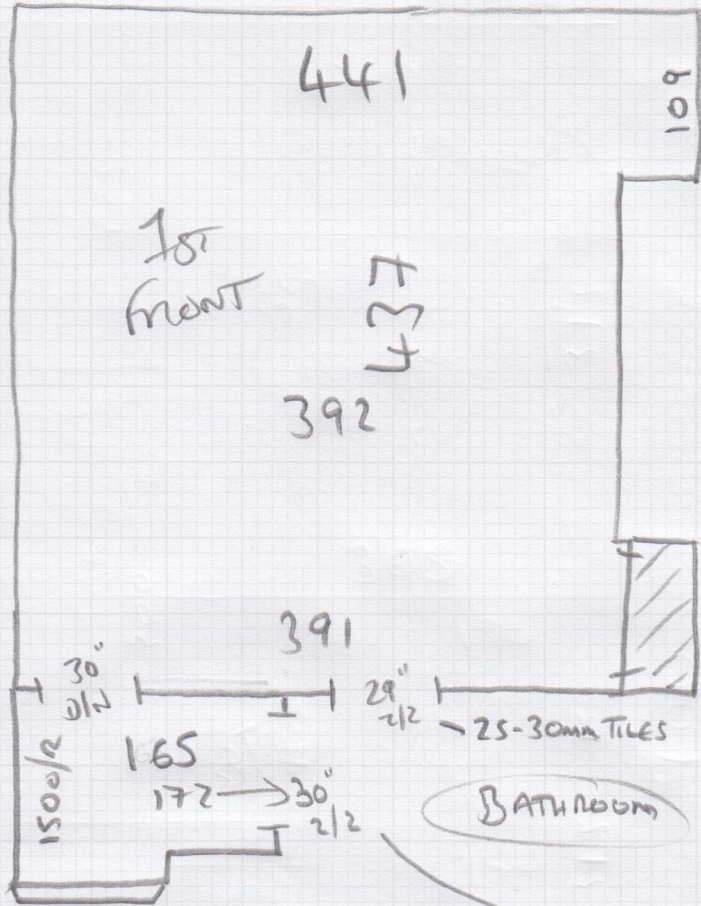

Job No: F30432
 Name: ASHOWN MARKS
 Address: 29 YEOMAN'S
 ROW, SW3 2A

Tel:
 Sheet: 1 of 4

- VIBORG
- VIB-007
- 455 x 500
- 810 x 500
- 315 x 500
- 900 x 500

$= 124m^2$

(FAIRISLE
 SHINBLE)

Not Square!

Job No: F30432
 Name: ASHDOWN MARBLE
 Address: 29 YEOMAN'S
 ROW, SW32AL
 Tel:
 Sheet: 30F4

NOT SQUARE!

Job No: F30632
Name: ASUDOWN MARKS
Address: 29 YEOMANS
ROW, SW3 2AL
Tel: _____
Sheet: 4 of 4

R4 83.77 NETT
W4 95.6 NETT
S/E 116