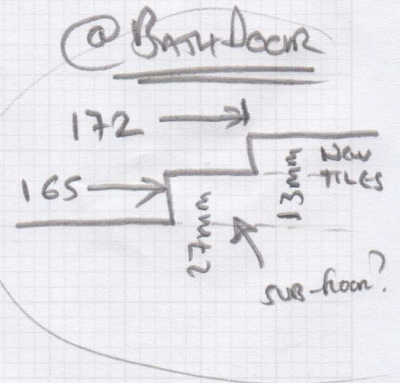

Job No: F30432
 Name: ASHOWN MARKS
 Address: 29 YEOMAN'S
 ROW, SW3 2A

Tel:
 Sheet: 1 of 4

- VIBORG
- VIB-007
- 455 x 500
- 810 x 500
- 315 x 500
- 900 x 500

$= 124m^2$

(FAIRISLE
 SHINBLE)

Not Square!

Job No: F30432
 Name: ASHDOWN MARBLE
 Address: 29 YEOMAN'S
 ROW, SW32AL
 Tel:
 Sheet: 30F4

NOT SQUARE!

Job No: F30632
Name: ASUDOWN MARKS
Address: 29 YEOMANS
ROW, SW3 2AL
Tel: _____
Sheet: 4 of 4

R4 83.77 NETT
W4 95.6 NETT
S/E 116