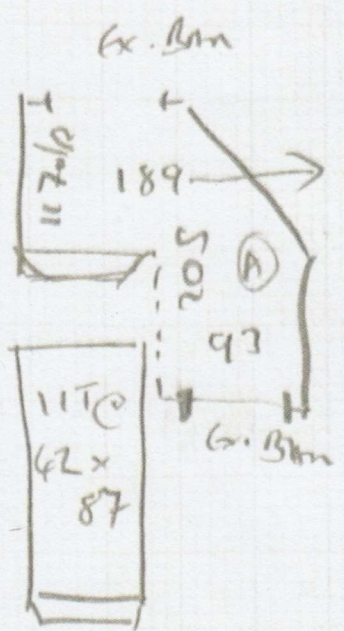

F30435
 CONG THANH BUI
 COMMUNAL STAIRS
 196 FULHAM PALACE RD
 W69PA

1 of 2

HAWTHORN II SAPHIRE

7.2φ x 6.1φ

F30435
CONG THANH BUI

2 OF 2

Rmsu e
110 unocnase

* *