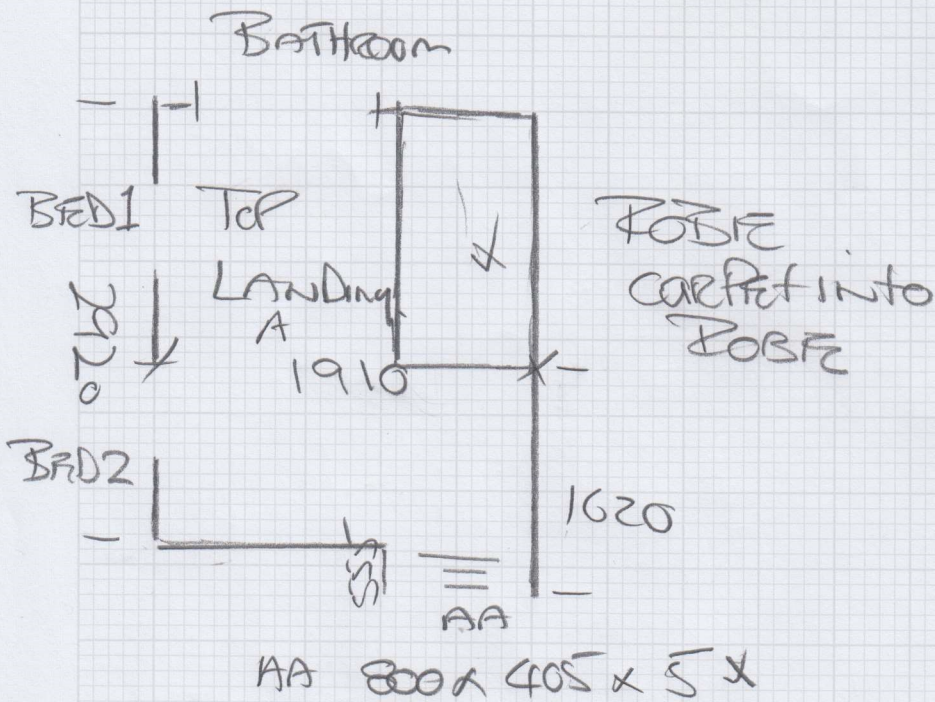

Cutting Plan

Job No: F30453
 Name: Lucy ABLETSCHAUER
 Address: 53 CLONCURRY ST
 SW 66 DT
 Tel: _____
 Sheet: 1 of 2

GHENT GHL-Ø8
 9.4Ø x 4mtr

MEASURE

mrcarpets
DESIGNS FOR FLOORS

Job No: F30453
 Name: Lucy ABLETSCHAUER
 Address: 53 Cloncurry St
 SW 66 DT

Tel: _____
 Sheet: 2 of 2

BB 800 x 400 x 9 x

CC 850 x 415 x 4