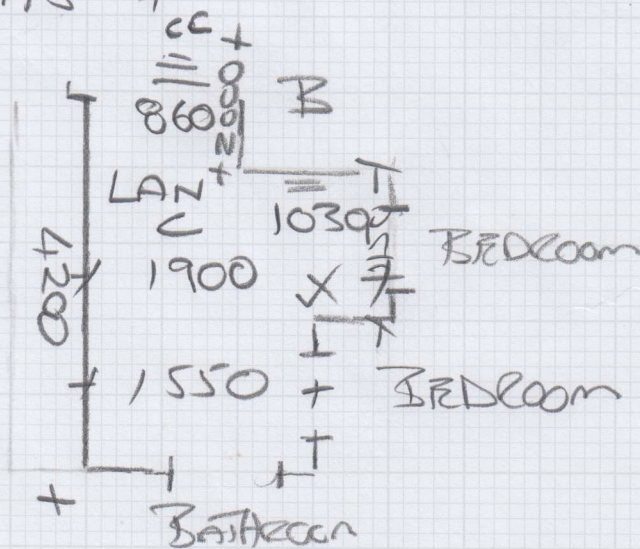

Cutting Plan

Job No: F30453
 Name: Lucy ABLETSCHAUER
 Address: 53 CLONCURRY ST
 SW 66 DT
 Tel: _____
 Sheet: 1 of 2

GHENT GHL-Ø8
 9.4Ø x 4mtr

MEASURE

mrcarpets
DESIGNS FOR FLOORS

Job No: F30453
 Name: Lucy ABLETSCHAUER
 Address: 53 Cloncurry St
 SW 66 DT

Tel: _____
 Sheet: 2 of 2

BB 800 x 400 x 9 x

CC 850 x 415 x 4