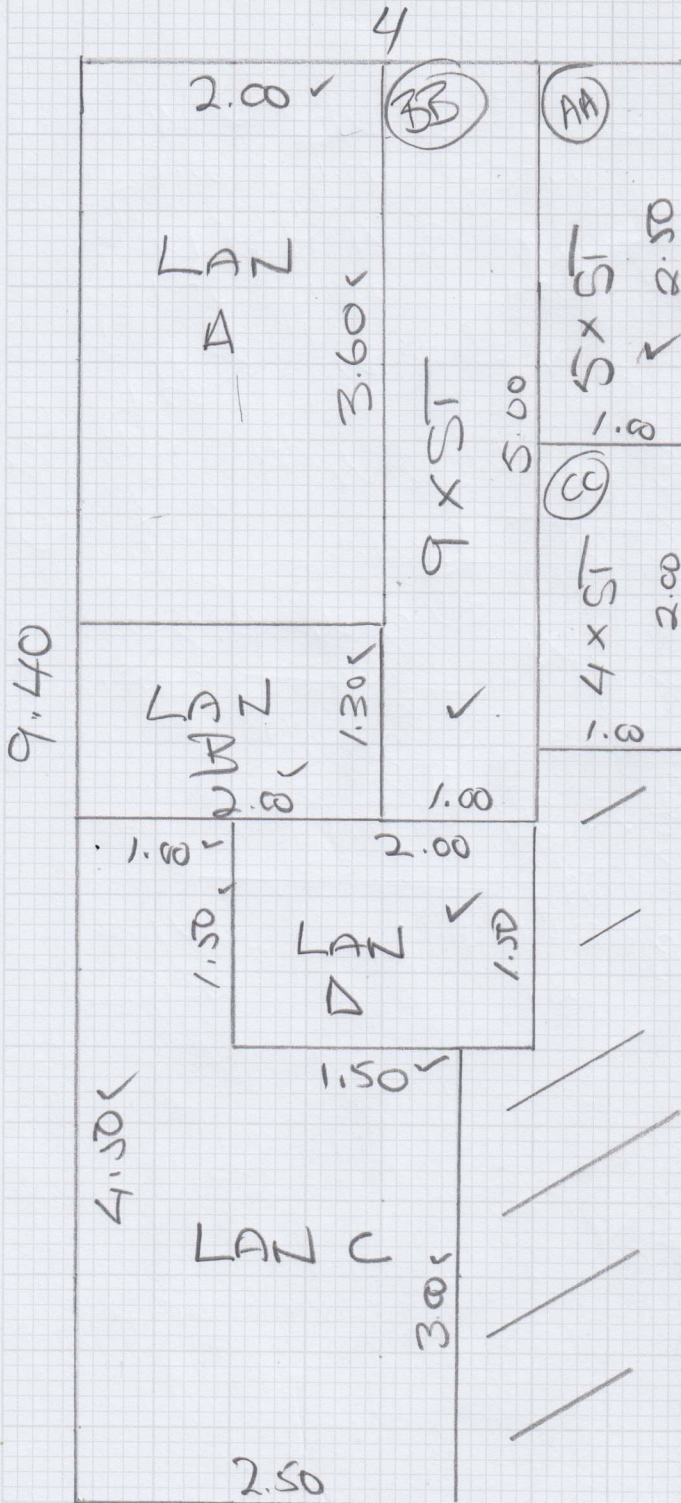

Cutting Plan

Job No: F30453
 Name: Lucy ABLETSCHAUER
 Address: 53 CLONCURRY ST
 SW 66 DT
 Tel: _____
 Sheet: 1 of 2

GHENT GHL-Ø8
 9.4Ø x 4mtr

MEASURE

mrcarpets
DESIGNS FOR FLOORS

Job No: F30453
 Name: Lucy ABLETSCHAUER
 Address: 53 Cloncurry St
 SW 66 DT

Tel: _____
 Sheet: 2 of 2

BB 800 x 400 x 9 x

CC 850 x 415 x 4