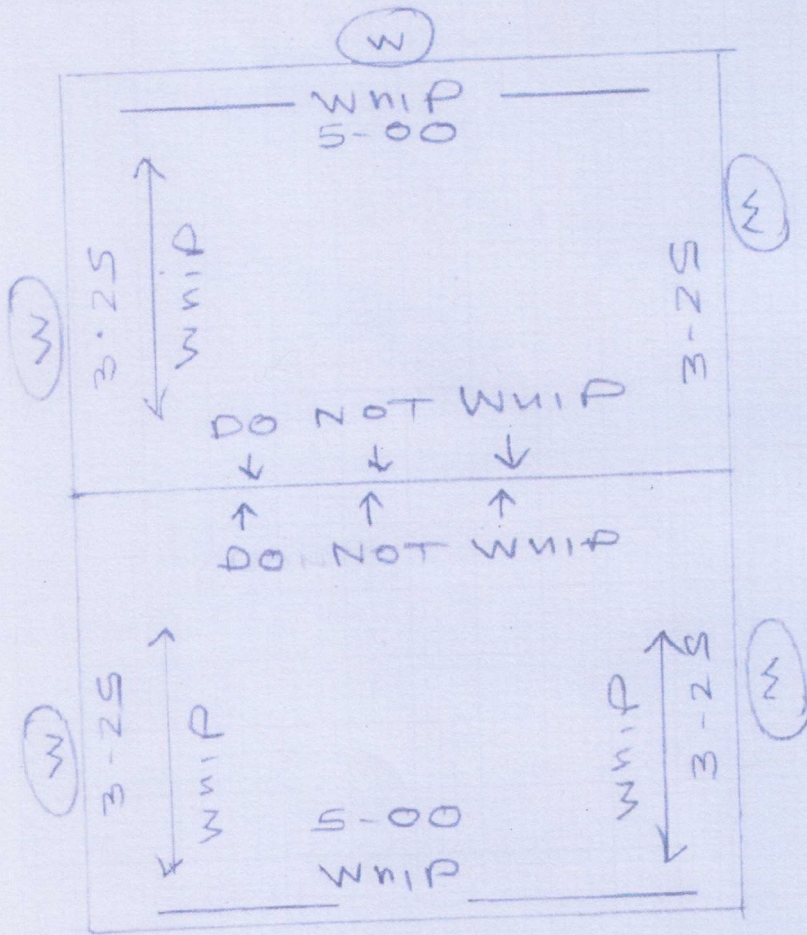

F30454

~~F30228~~

~~F28524~~

Dorian Caffot
collecting
from ~~SHOWROOM~~
WAREHOUSE
1 of 1

Please cut down
to 3-25 x SMTR x 2

~~TRAMORE PLAINS~~
~~TR-522 (PORCELAIN)~~

ULLSWATER ULLS-51
6-50 x SMTR