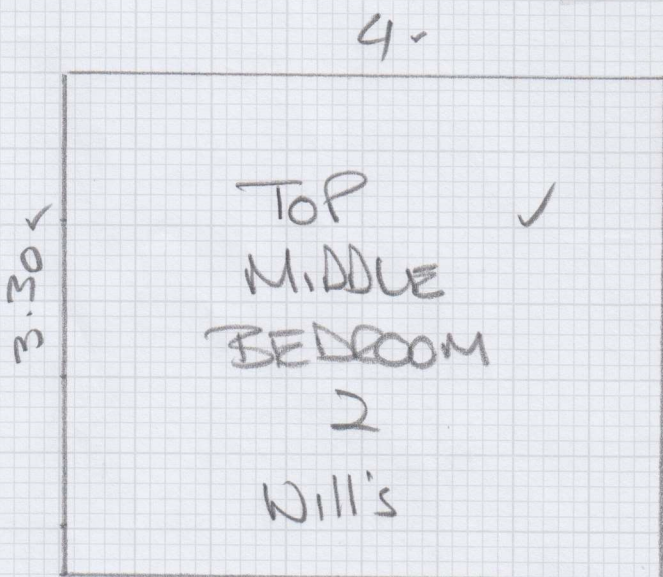

ALBORAN
(MALABAR MUESLI)
3.30φ x 4mtr ✓