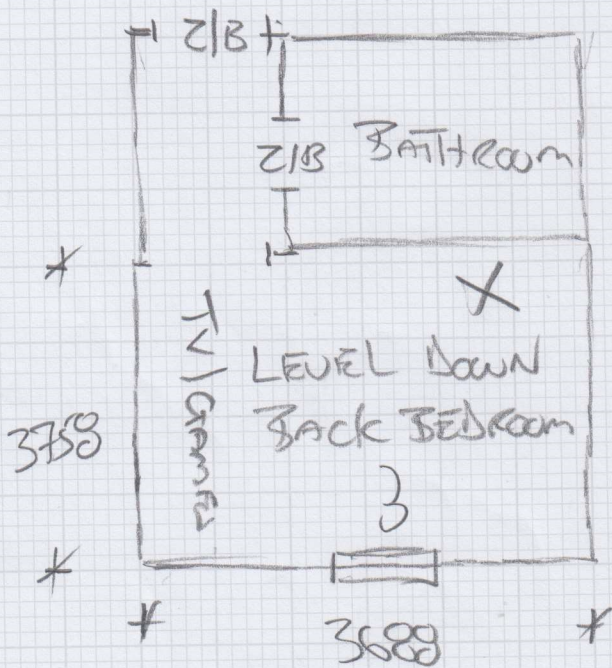

S ✓

mrcarpet
DESIGNS FOR FLOORS

Job No: F30456
Name: RASOOL HUSEER
Address: DESIGN & BUILD
41 CONIGATE RD
SW 63 TB
Tel:
Sheet: 2 of 4

SECOND
LEVEL DOWN
FRONT BEDROOM
MASTER

5.70 ✓

ALBORAN
(MALABAR MUESLI)

5.70 x 5mtr

4
4 ✓

FIRST FLOOR
BEDROOM BACK
GUEST

4.70 ✓

6.70 ✓

ALBORAN
(MALABAR MUESLI)

6.70 x 4mtr

2.50

1.50

MEASURE

Job No: F 30456
 Name: 41 Conifer RD
 Address: Fulham
 SW6 3TB
 Tel:
 Sheet: 3 of 4

MEASURE

Job No: F30456
Name: 41 Conifer Rd
Address: Fulham
SW 6 3TB
Tel: _____
Sheet: 4 of 4