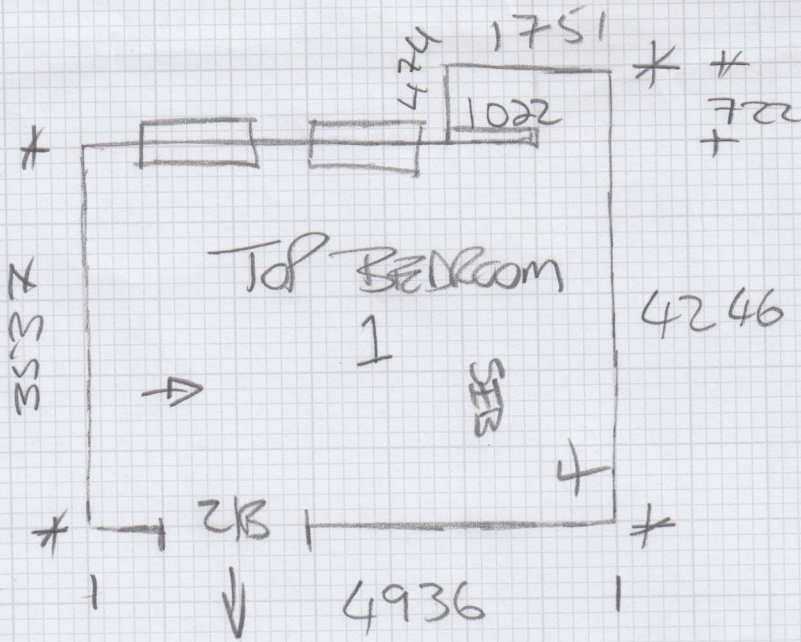

S ✓

mrcarpet
DESIGNS FOR FLOORS

Job No: F30456
Name: RASOOL HUSEER
Address: DESIGN & BUILD
41 CONIGATE RD
SW 63 TB
Tel:
Sheet: 2 of 4

SECOND
LEVEL DOWN
FRONT BEDROOM
MASTER

5.70 ✓

ALBORAN
(MALABAR MUESLI)

5.70 x 5mtr

4
4 ✓

FIRST FLOOR
BEDROOM BACK
GUEST

4.70 ✓

6.70 ✓

ALBORAN
(MALABAR MUESLI)

6.70 x 4mtr

2.50

1.50

MEASURE

Job No: F 30456
 Name: 41 Conifer RD
 Address: Fulham
 SW6 3TB
 Tel:
 Sheet: 3 of 4

MEASURE

Job No: F30456
Name: 41 Conifer Rd
Address: Fulham
SW 6 3TB
Tel: _____
Sheet: 4 of 4