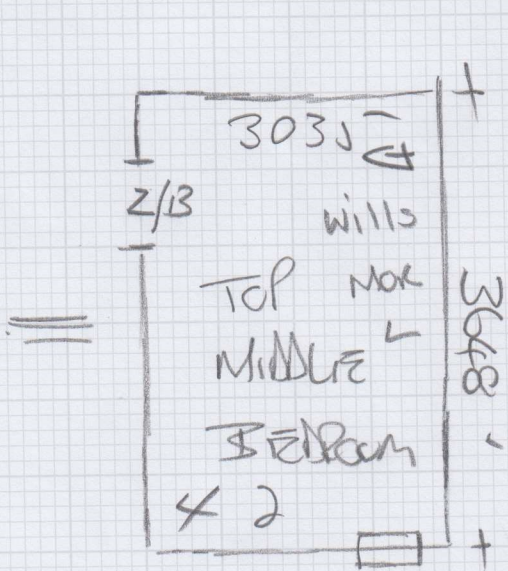

S ✓

mrcarpet
DESIGNS FOR FLOORS

Job No: F30456
Name: RASOOL HUSEER
Address: DESIGN & BUILD
41 CONIGATE RD
SW 63 TB
Tel:
Sheet: 2 of 4

SECOND
LEVEL DOWN
FRONT BEDROOM
MASTER

5.70 ✓

ALBORAN
(MALABAR MUESLI)

5.70 x 5mtr

4
4 ✓

FIRST FLOOR
BEDROOM BACK
GUEST

4.70 ✓

6.70 ✓

ALBORAN
(MALABAR MUESLI)

6.70 x 4mtr

2.50

1.50

MEASURE

Job No: F 30456
 Name: 41 Conifer RD
 Address: Fulham
 SW6 3TB
 Tel:
 Sheet: 3 of 4

MEASURE

Job No: F30456
Name: 41 Conifer Rd
Address: Fulham
SW 6 3TB
Tel: _____
Sheet: 4 of 4