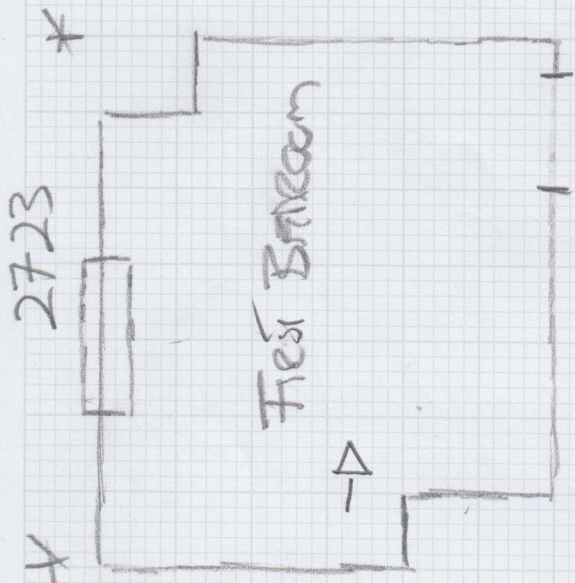

Cutting Plans

mrcarpets
DESIGNS FOR FLOORS

Job No: F30465
Name: P. GAJIN
Address: 7E PEABODY
ESTATE
Tel: SW 614W
Sheet: 1 of 2

3 x MINSK MK-66
3.00
2.80 x 4mtr

2.80 x 4

MEASURE

Job No: F30465
Name: Gavin
Address: The Pearbody
Estate
Tel: SW6 1UW
Sheet: 2 of 2

3637

3847

carpet
Minsk
MK66