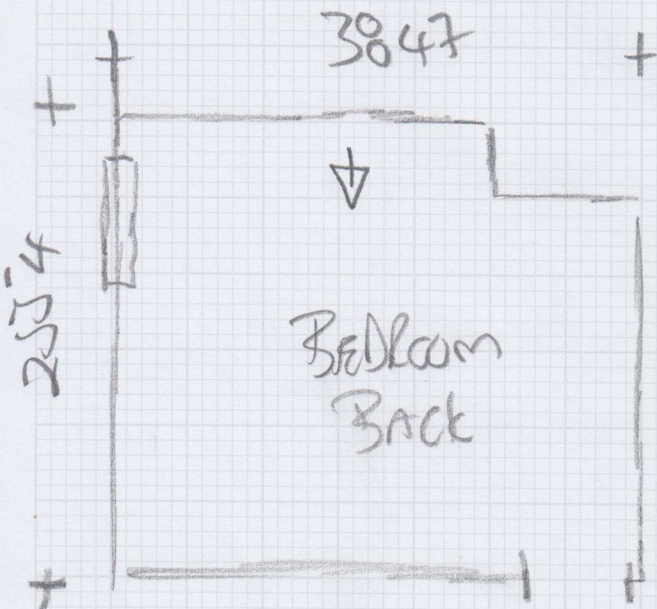

Cutting Plans

mrcarpets
DESIGNS FOR FLOORS

Job No: F30465
Name: P. GAJIN
Address: 7E PEABODY
ESTATE
Tel: SW 614W
Sheet: 1 of 2

3 x MINSK MK-66
3.00
2.80 x 4mtr

2.80 x 4

MEASURE

Job No: F30465
Name: Gavin
Address: The Pearbody
Estate
Tel: SW6 1UW
Sheet: 2 of 2

3637

3847

carpet
Minsk
MK66