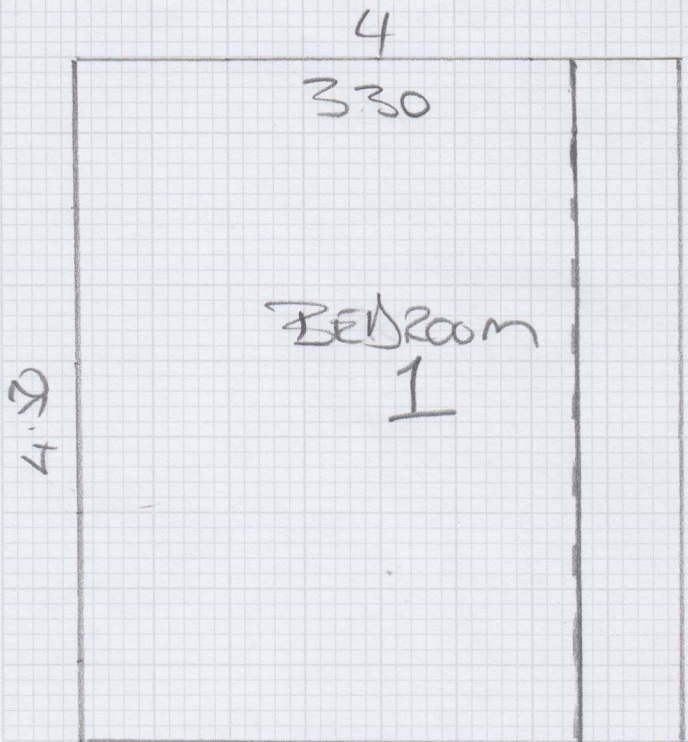

Cutting Plan

mrcarpet
DESIGNS FOR FLOORS

Job No: F30471
Name: MARIE LAURE
Address: 40 KILDARE
TERRACE
Tel: W25 LX
Sheet: 1 of 2

VERMONT col FRANKLIN

4.80 x 4

TO BE LAYED
Directly on top of
Existing CARPET

4.80 x 4

Cutting Plan

4

Job No: F30471
Name: MARIE
Address: LAURE
40 KILDARE
TERRACE
Tel:
Sheet: W25 LX

2 OF 2
VERMONT COL
FRANKLIN.

$$6.60 \times 4 =$$

Cutting Plan

mrcarpets
DESIGNS FOR FLOORS

Job No: F30471
 Name: MARIE
 Address: LAURE
 40 KILDARE
 TERRACE
 Tel:
 Sheet: W 25 LX