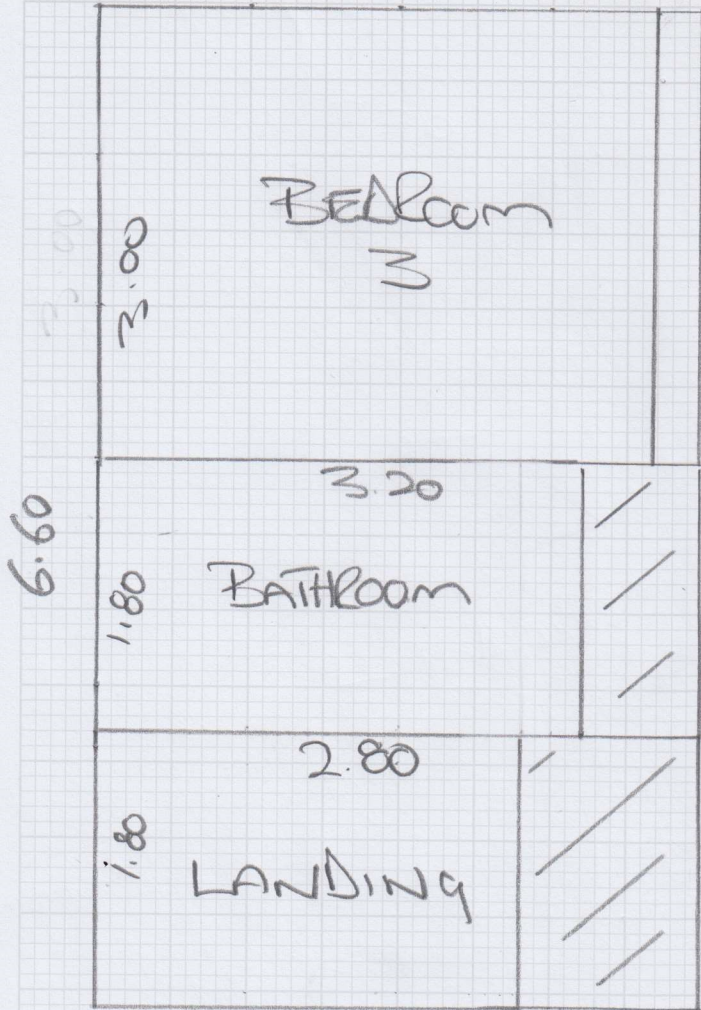

Cutting Plan

mrcarpet
DESIGNS FOR FLOORS

Job No: F30471
Name: MARIE LAURE
Address: 40 KILDARE
TERRACE
Tel: W25 LX
Sheet: 1 of 2

VERMONT col FRANKLIN

4.80 x 4

TO BE LAYED
Directly on top of
Existing CARPET

4.80 x 4

Cutting Plan

4

Job No: F30471
Name: MARIE
Address: LAURE
40 KILDARE
TERRACE
Tel:
Sheet: W25 LX

2 OF 2
VERMONT COL
FRANKLIN.

$$6.60 \times 4 =$$

Cutting Plan

mrcarpets
DESIGNS FOR FLOORS

Job No: F30471
 Name: MARIE
 Address: LAURE
 40 KILDARE
 TERRACE
 Tel:
 Sheet: W 25 LX