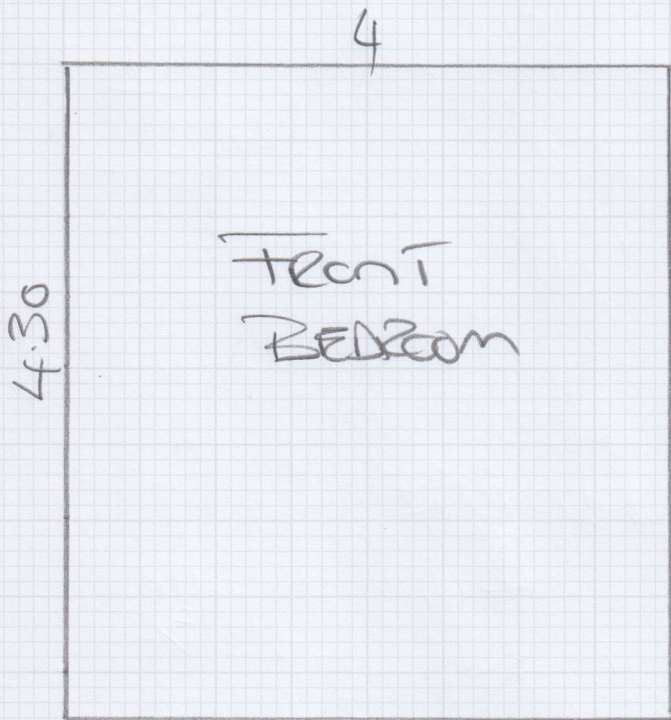

Cutting Plan

mrcarpet
DESIGNS FOR FLOORS

Job No: F30481
Name: KEVIN
Address: SEBASTIAN
134 COLWITH
Tel: AD
Sheet: W69EZ

3.50 x 4 -

4.30 x 4