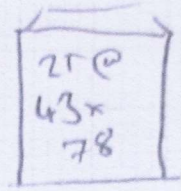

F30482  
TODD

- w1 = 56 x 80
- w2 = 59 x 106
- w3 = 101 x 73
- B/N = 42 x 80

400

Ghent

-GHL-04

300 x 400