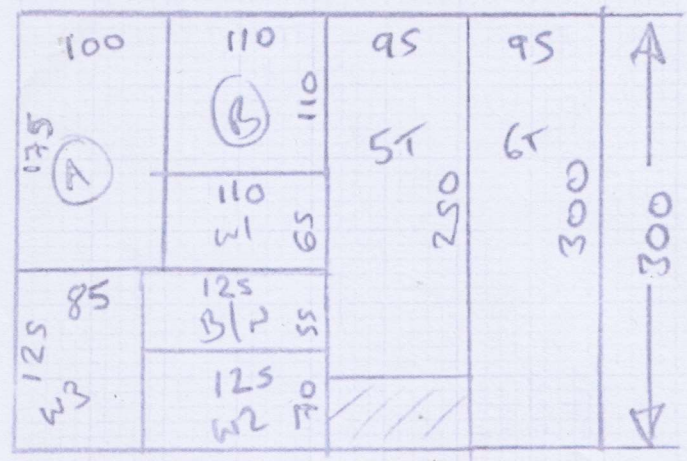

F30482  
TODD

- w1 = 56 x 80
- w2 = 59 x 106
- w3 = 101 x 73
- B/N = 42 x 80

400

Ghent

-GHL-04

300 x 400