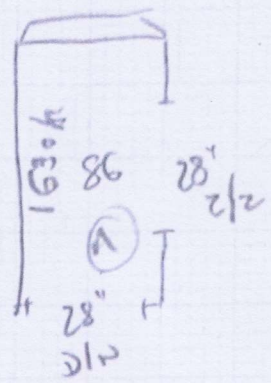

F30482  
TODD

- w1 = 56 x 80
- w2 = 59 x 106
- w3 = 101 x 73
- B/N = 42 x 80

400

Ghent

-GHL-04

300 x 400