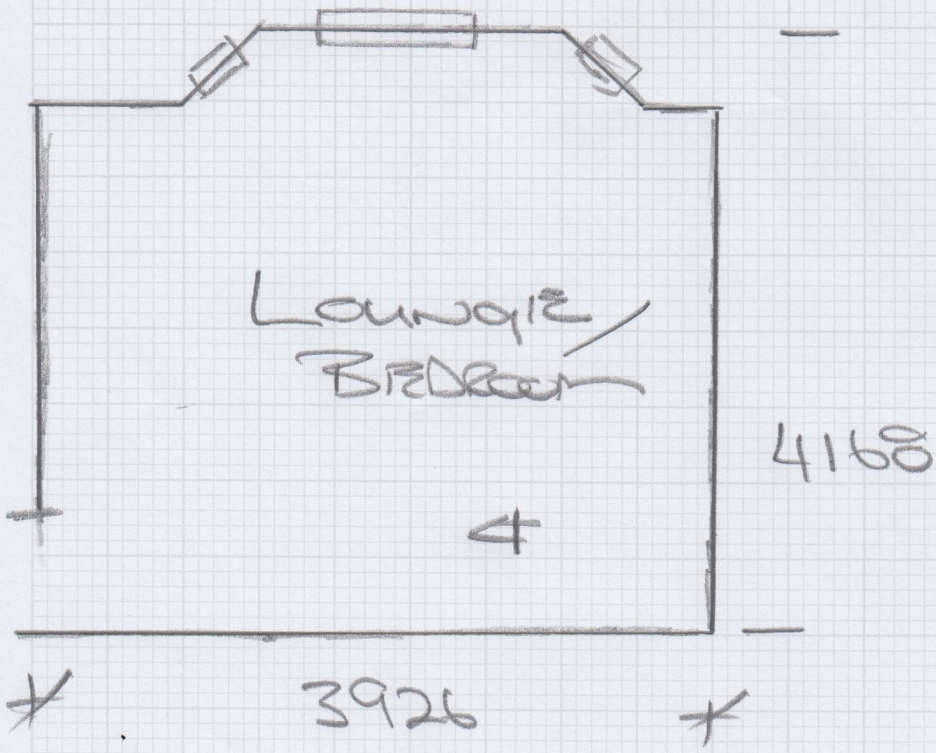

MEASURE

mrcarpet  
DESIGNS FOR FLOORS

Job No: F30492  
Name: BELLA WAISH  
Address: QUEENSMILL  
RD  
Tel: SW 664P  
Sheet: 1 of 1

REV  
70 BSAWIT

4.20 x 5