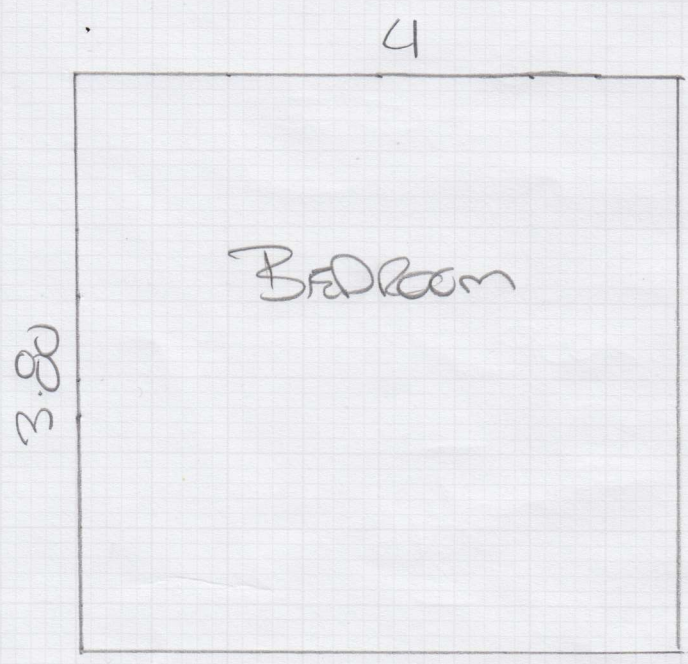

MEASURE

mrcarpet
DESIGNS FOR FLOORS

FIT IN
SURROUND

Job No: F30504
 Name: SUNG WAH CHAN
 Address: Flat 39
 WAI DINAR
 AVE
 MANSION
 SW6 SLT
 1 of 1
 ULLSWATER ULLS-SI

customer Has

Satin Nickel

3.80 x 4