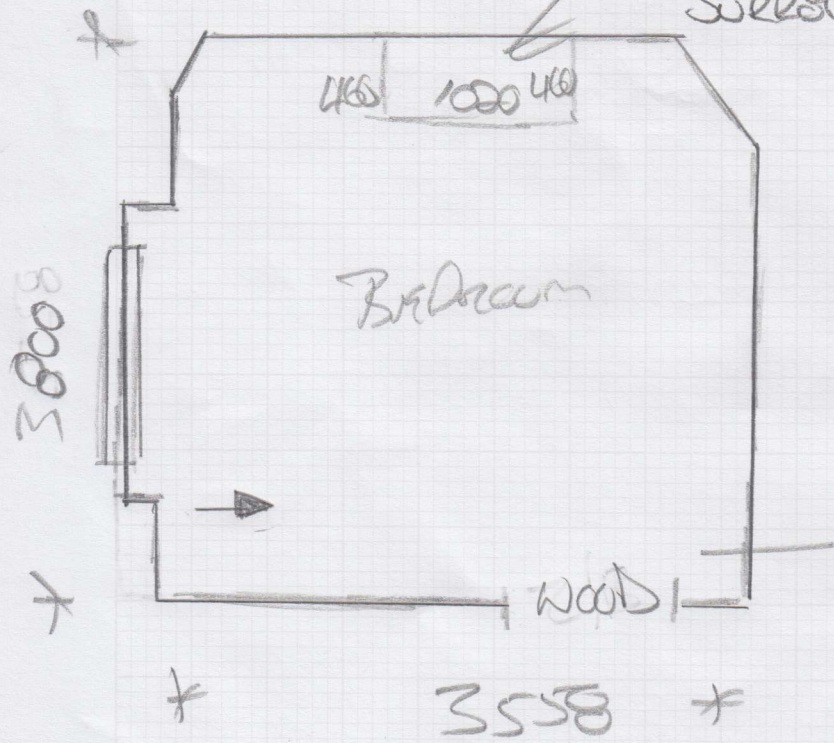

MEASURE

mrcarpet
DESIGNS FOR FLOORS

FIT IN
SURROUND

Job No: F30504
 Name: SUNG WAH CHAN
 Address: Flat 39
 WAI DINAR
 AVE
 MANSION
 SW6 SLT
 1 of 1
 ULLSWATER ULLS-SI

customer Has

Satin Nickel

3.80 x 4