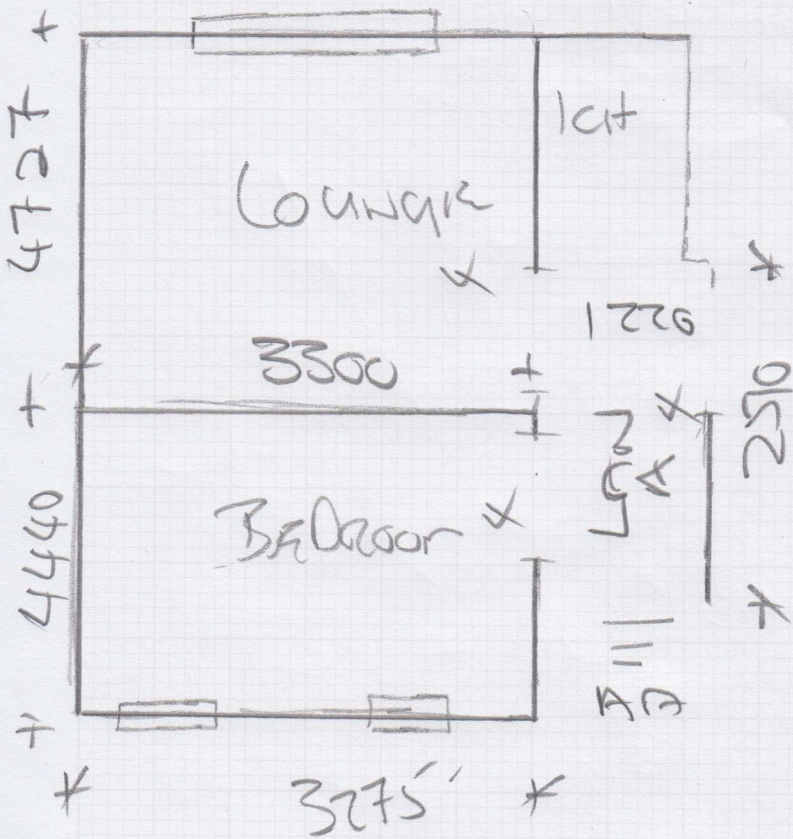

Cutting Plan

5

Job No: F30506
Name: ELIZA MILBANK
Address: 3 FAIRFLOUR RD
W 14 9FY

Tel: _____
Sheet: _____ of _____

$10.80 \times 5 =$

Cutting Plan

Job No: F30506
 Name: ELIZA MILBANK
 Address: 3 FAIRHOLME RD
 W 14 9FY

Tel: _____
 Sheet: _____ of: _____

$10.80 \times 5 =$

MEASURE

mrcarpet
DESIGNS FOR FLOORS

F30506
Eliza MilBank
30 Fairholmie Rd
W14 9JY

Tel: _____
Sheet: _____ of: _____

AA. 800 x 420 x 2 ✓

- B 800 x 425 x 1 ✓
- ① 720 x 540 W ✓
 - ② 800 x 530 W ✓
 - ③ 1045 x 605 W ✓
 - ④ 825 x 535 W ✓
 - 850 x 420 x 3 ✓
 - ⑤ 790 x 540 W ✓
 - ⑥ 900 x 540 W ✓
 - ⑦ 1160 x 700 W ✓
 - ⑧ 920 x 540 W ✓
 - 950 x 330 W ✓
 - 1000 x 140 W ✓