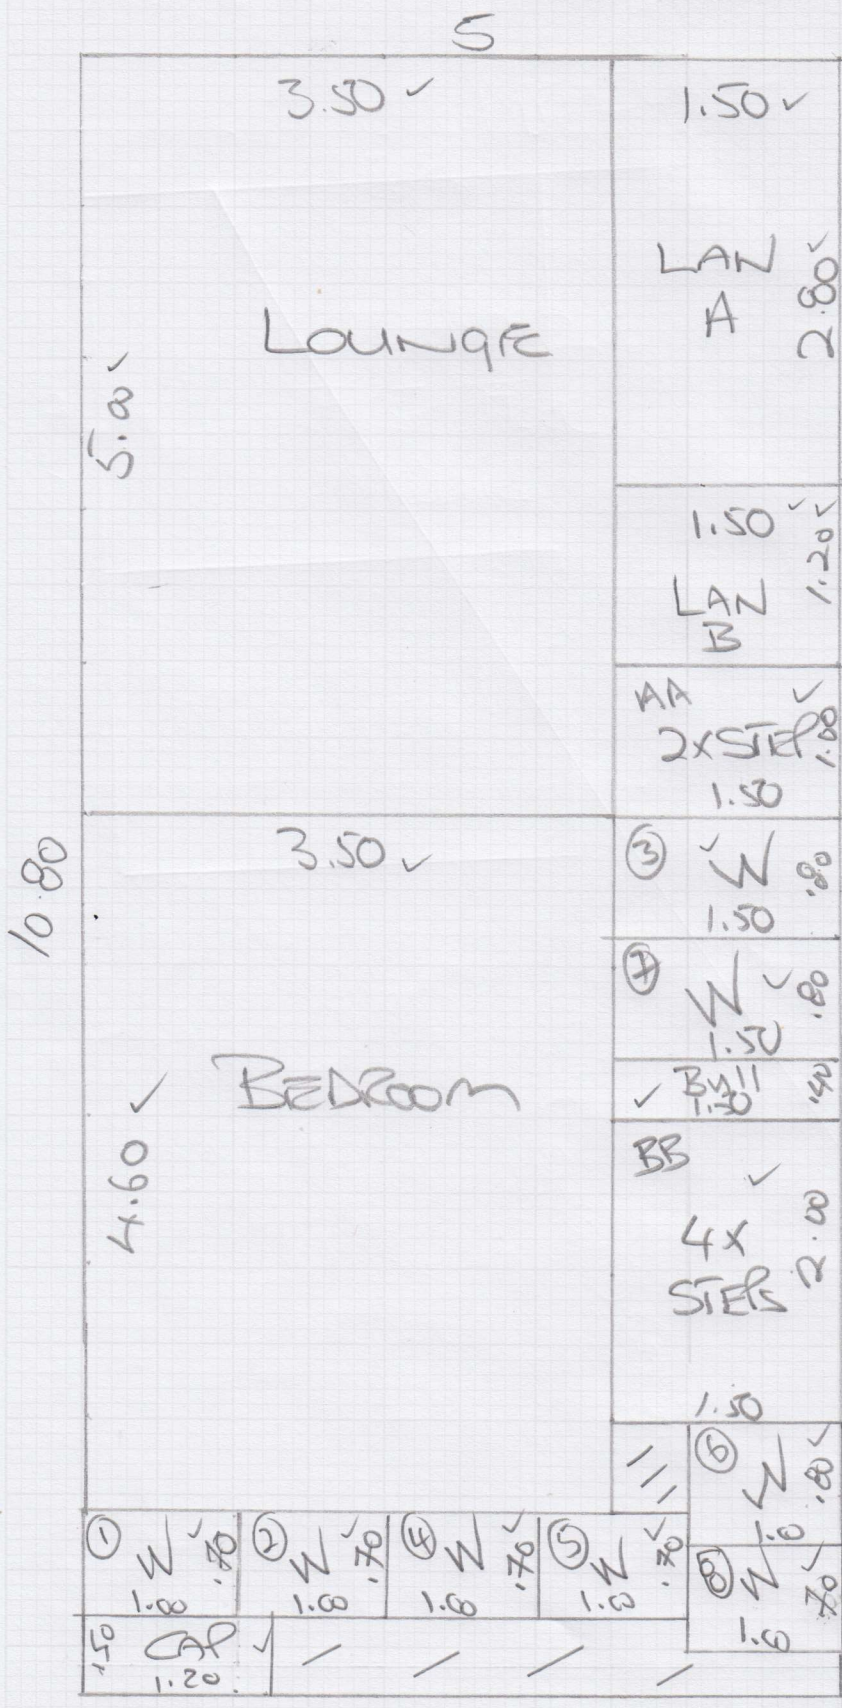

Cutting Plan

5

Job No: F30506
Name: ELIZA MILBANK
Address: 3 FAIRFLOUR RD
W 14 9FY

Tel: _____
Sheet: _____ of _____

$10.80 \times 5 =$

Cutting Plan

Job No: F30506
 Name: ELIZA MILBANK
 Address: 3 FAIRHOLME RD
 W 14 9FY

Tel: _____
 Sheet: _____ of: _____

$10.80 \times 5 =$

MEASURE

mrcarpet
DESIGNS FOR FLOORS

F30506
Eliza MilBank
30 Fairholmie Rd
W14 9JY

Tel: _____
Sheet: _____ of: _____

AA. 800 x 420 x 2 ✓

- B 800 x 425 x 1 ✓
- ① 720 x 540 W ✓
 - ② 800 x 530 W ✓
 - ③ 1045 x 605 W ✓
 - ④ 825 x 535 W ✓
 - 850 x 420 x 3 ✓
 - ⑤ 790 x 540 W ✓
 - ⑥ 900 x 540 W ✓
 - ⑦ 1160 x 700 W ✓
 - ⑧ 920 x 540 W ✓
 - 950 x 330 W ✓
 - 1000 x 140 W ✓