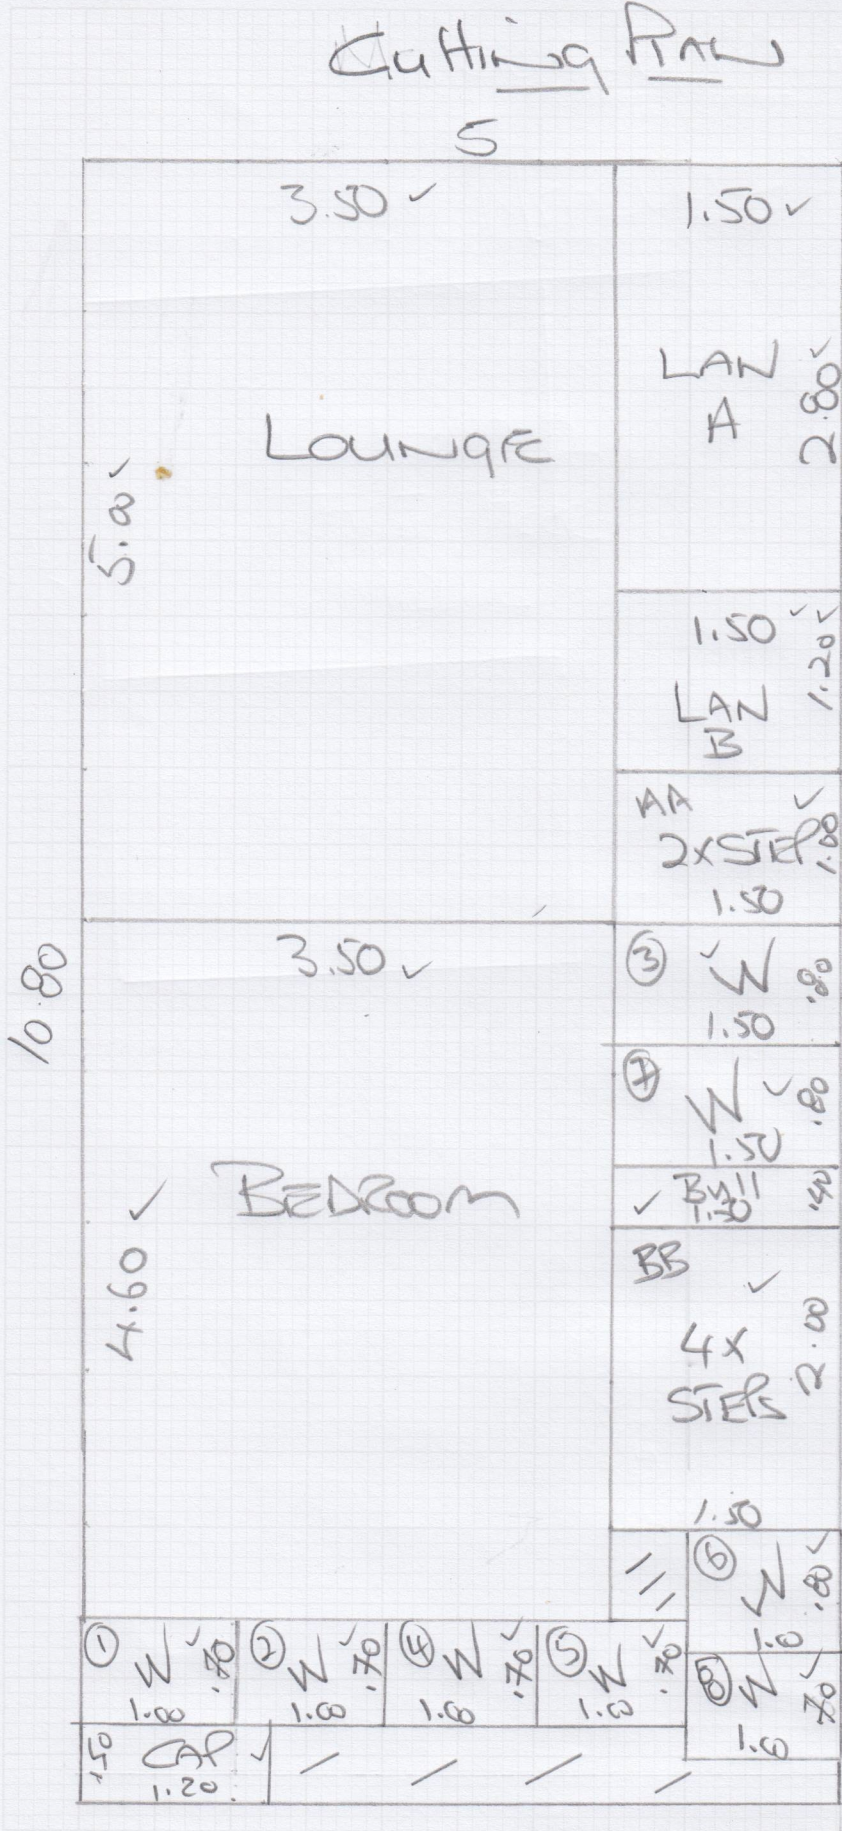

Cutting Plan

5

Job No: F30506
Name: ELIZA MILBANK
Address: 3 FAIRFLOUR RD
W 14 9FY

Tel: _____
Sheet: _____ of _____

$10.80 \times 5 =$

Cutting Plan

Job No: F30506
 Name: ELIZA MILBANK
 Address: 3 FAIRHOLME RD
 W 14 9FY

Tel: _____
 Sheet: _____ of: _____

$10.80 \times 5 =$

MEASURE

mrcarpet
DESIGNS FOR FLOORS

F30506
Eliza MilBank
30 Fairholmie Rd
W14 9JY

Tel: _____
Sheet: _____ of: _____

AA. 800 x 420 x 2 ✓

- B 800 x 425 x 1 ✓
- ① 720 x 540 W ✓
 - ② 800 x 530 W ✓
 - ③ 1045 x 605 W ✓
 - ④ 825 x 535 W ✓
 - 850 x 420 x 3 ✓
 - ⑤ 790 x 540 W ✓
 - ⑥ 900 x 540 W ✓
 - ⑦ 1160 x 700 W ✓
 - ⑧ 920 x 540 W ✓
 - 950 x 330 W ✓
 - 1000 x 140 W ✓