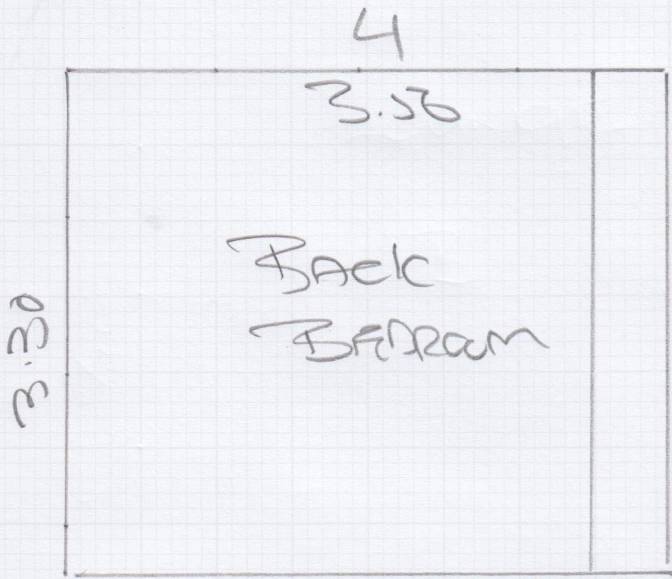

# Cutting Plan

Job No: F30508  
Customer: William Prince  
Address: 246 A Mantree Rd  
Tel:  
Sheet: SW 66 BA

3.30 x 4