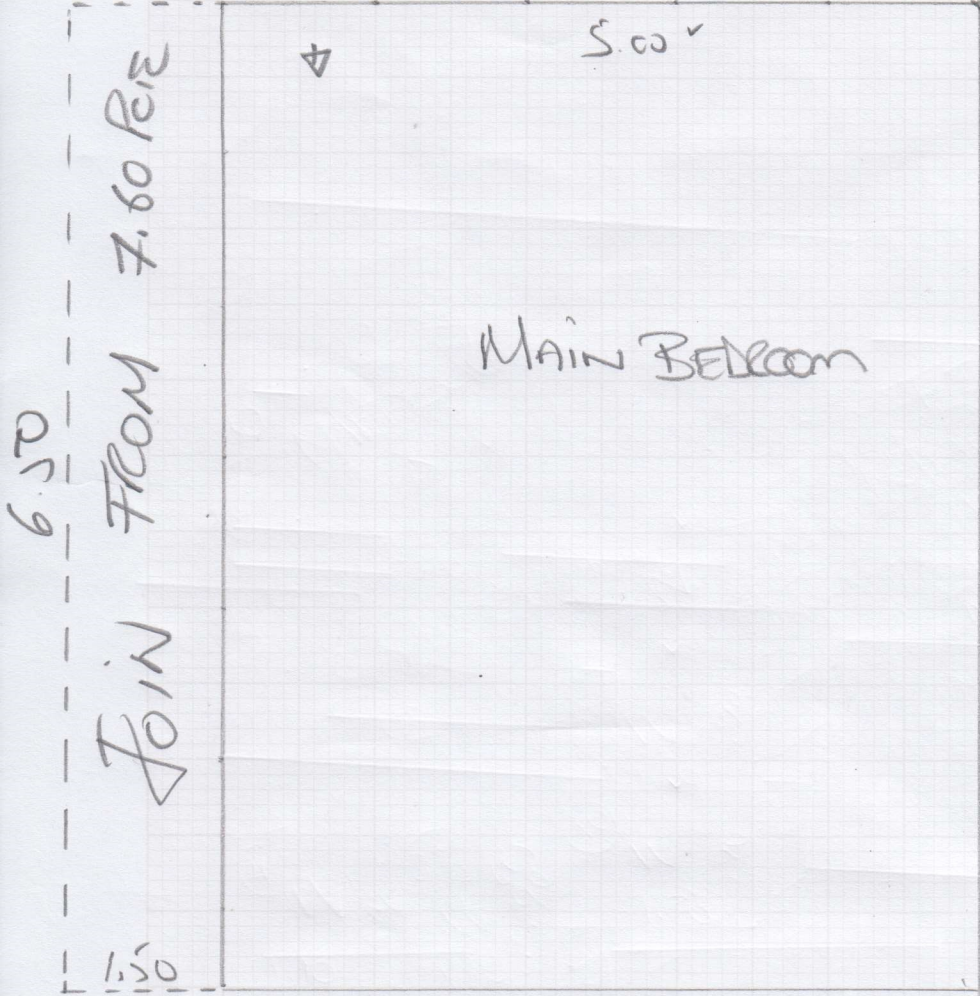

Cutting Plan

5m

mrcarpet
DESIGNS FOR FLOORS

Job No: F30512
 Name: VALIUTTI
 Address: TELLECONI
 26 A ROSE CROFT
 AVE
 Tel: NW 3703
 10FS
 2 of 3

$7.70 \times 5 =$

4.30×5
 4.40×5
 * CUT DOWN AS REQUIRED!

Cutting Plan

Job No: F30512
 Name: NALITTUTTI
 Address: Trulliani
 26A Rosecroft
 AVE
 Tel:
 Sheet: NW37QB
 20F 5
 7 81 5

6.50 x 5 =

✓
SOFIA

0440 IVORY

3.30 x 5

✓ 26.70 x 5

4.30 x 5 REP. (A)

4.40 x 5 (B)

Roll
12.90 x 5

Cutting Plan

Job No: F30512
Name: VALITUTTI
Address: PELLIZZONI
26A ROSE CROFT
AVE
Tel:
Sheet: NN37QB
30FS
30FS

5-80 x 5MTR

9.80 x 5.00
SOFIA
(0620)

4-80 x 5MTR
Roll *

MEASURE

Job No: F30512
Name: VALITTUOTI
Address: HELIKOONI
26a ROSE CROFT
AVE
Tel: NW 3703
Sheet: 4 of 5
2 of 2