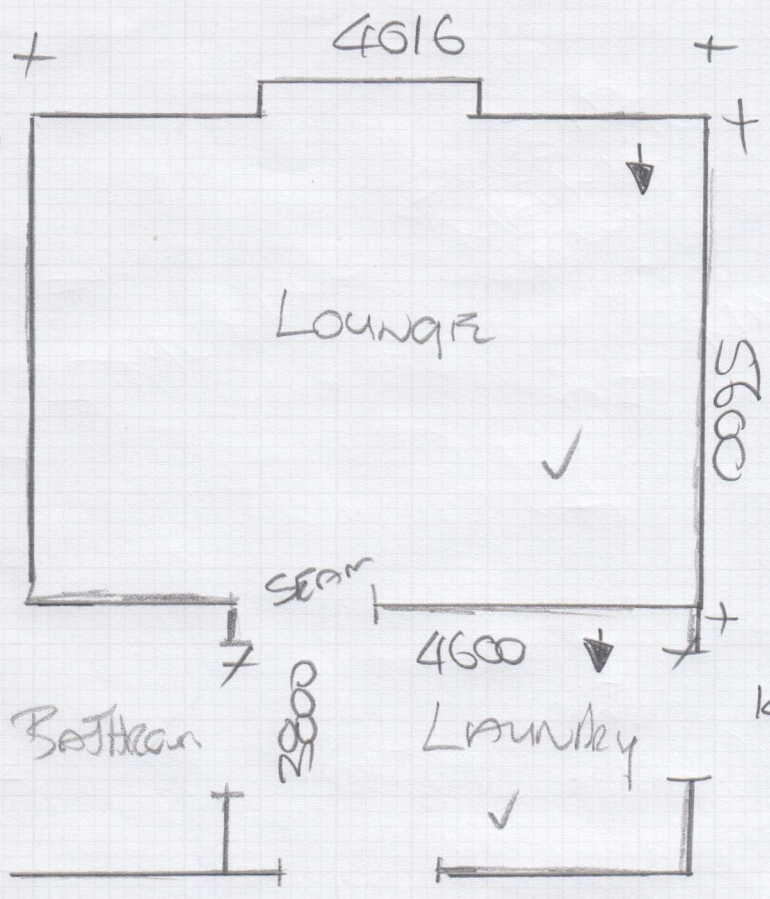

Cutting Plan

5m

mrcarpet
DESIGNS FOR FLOORS

Job No: F30512
 Name: VALIUTTI
 Address: TELLECONI
 26 A ROSE CROFT
 AVE
 Tel: NW 3703
 10FS
 2 of 3

$7.70 \times 5 =$

4.30×5
 4.40×5
 * CUT DOWN AS REQUIRED!

Cutting Plan

Job No: F30512
 Name: NALITTUTTI
 Address: Trulliani
 26A Rosecroft
 AVE
 Tel:
 Sheet: NW37QB
 20F 5
 7 81 5

6.50 x 5 =

✓
SOFIA

0440 IVORY

3.30 x 5

✓ 26.70 x 5

4.30 x 5 REP. (A)

4.40 x 5 (B)

Roll
12.90 x 5

Cutting Plan

Job No: F30512
Name: VALITUTTI
Address: PELLIZZONI
26A ROSE CROFT
AVE
Tel:
Sheet: NN37QB
30FS
30FS

5-80 x 5MTR

9.80 x 5.00
SOFIA
(0620)

4-80 x 5MTR
Roll *

MEASURE

Job No: F30512
Name: VALITTUOTI
Address: HELIKOONI
26a ROSE CROFT
AVE
Tel: NW 3703
Sheet: 4 of 5
2 of 2