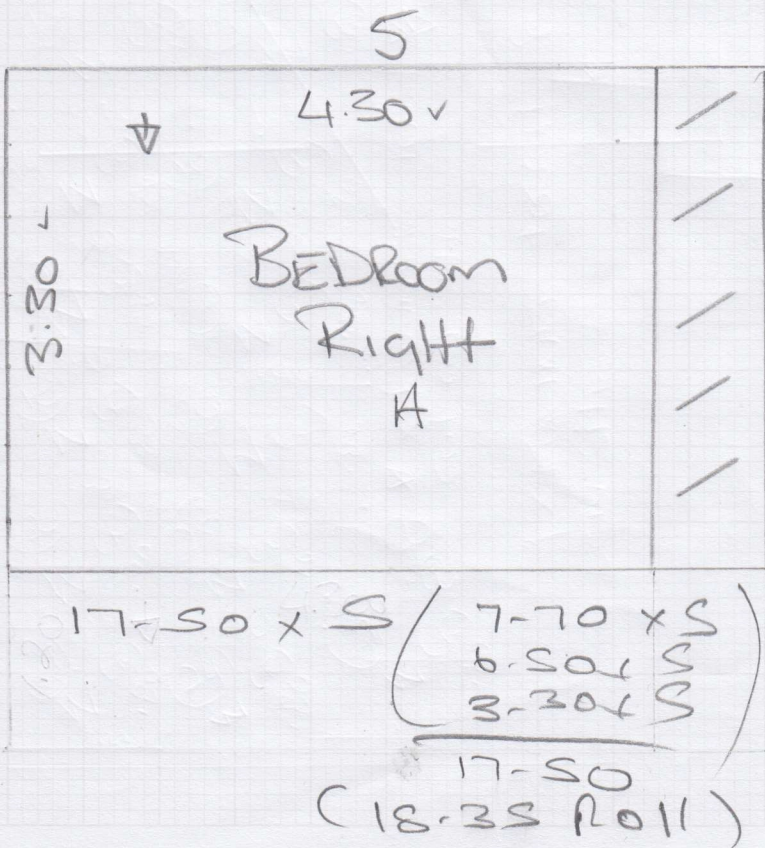

Cutting Plan

5m

mrcarpet
DESIGNS FOR FLOORS

Job No: F30512
 Name: VALIUTTI
 Address: TELLECONI
 26 A ROSE CROFT
 AVE
 Tel: NW 3703
 10FS
 2 of 3

$7.70 \times 5 =$

4.30×5
 4.40×5
 * CUT DOWN AS REQUIRED!

Cutting Plan

Job No: F30512
 Name: NALITTUTTI
 Address: Trulliani
 26A Rosecroft
 AVE
 Tel:
 Sheet: NW37QB
 20F 5
 7 81 5

6.50 x 5 =

✓
SOFIA

0440 IVORY

3.30 x 5

✓ 26.70 x 5

4.30 x 5 REP. (A)

4.40 x 5 (B)

Roll
12.90 x 5

Cutting Plan

Job No: F30512
Name: VALITUTTI
Address: PELLIZZONI
26A ROSE CROFT
AVE
Tel:
Sheet: NN37QB
30FS
30FS

5-80 x 5MTR

9.80 x 5.00
SOFIA
(0620)

4-80 x 5MTR
Roll *

MEASURE

Job No: F30512
Name: VALITTUOTI
Address: HELIKOONI
26a ROSE CROFT
AVE
Tel: NW 3703
Sheet: 4 of 5
2 of 2