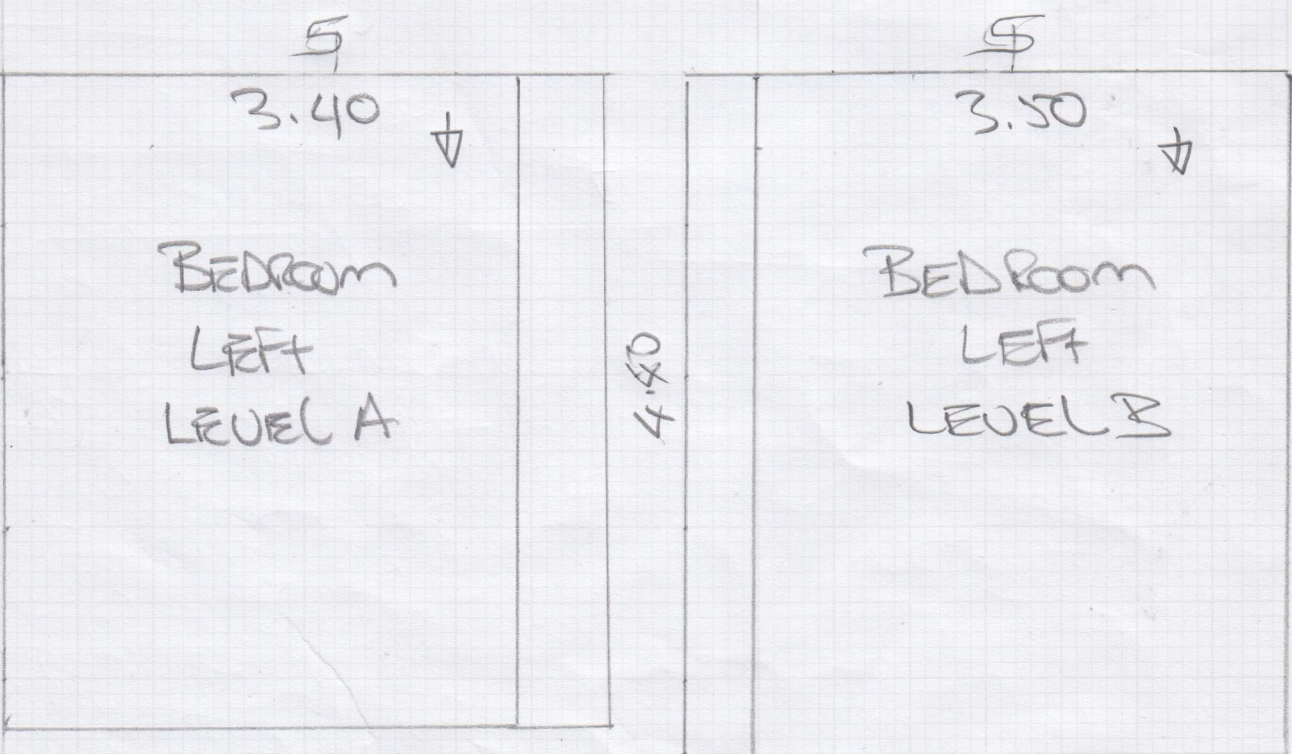

Cutting Plan

5m

mrcarpet
DESIGNS FOR FLOORS

Job No: F30512
 Name: VALIUTTI
 Address: TELLECONI
 26 A ROSE CROFT
 AVE
 Tel: NW 3703
 10FS
 2 of 3

$7.70 \times 5 =$

4.30×5
 4.40×5
 * CUT DOWN AS REQUIRED!

Cutting Plan

Job No: F30512
 Name: NALITTUTTI
 Address: Trulliani
 26A Rosecroft
 AVE
 Tel:
 Sheet: NW37QB
 20F 5
 7 81 5

6.50 x 5 =

✓
SOFIA

0440 IVORY

3.30 x 5

✓ 26.70 x 5

4.30 x 5 REP. (A)

4.40 x 5 (B)

Roll
12.90 x 5

Cutting Plan

Job No: F30512
Name: VALITUTTI
Address: PELLIZZONI
26A ROSE CROFT
AVE
Tel:
Sheet: NN37QB
30FS
30FS

5-80 x 5MTR

9.80 x 5.00
SOFIA
(0620)

4-80 x 5MTR
Roll *

MEASURE

Job No: F30512
Name: VALITTUOTI
Address: HELIKOONI
26a ROSE CROFT
AVE
Tel: NW 3703
Sheet: 4 of 5
2 of 2