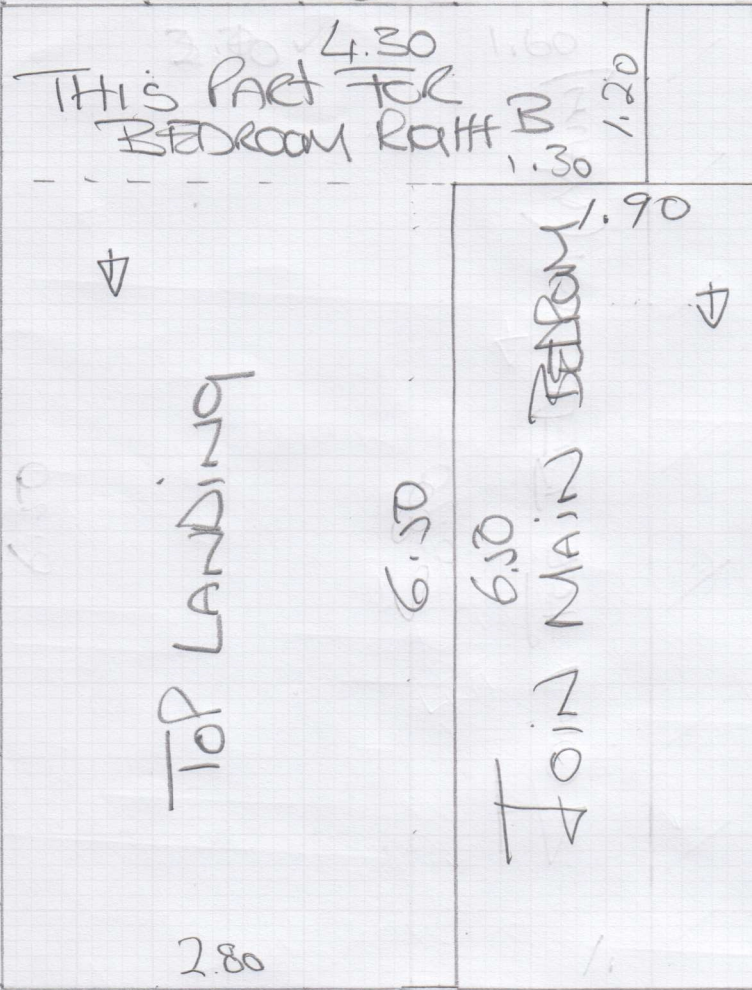

Cutting Plan

5m

mrcarpet
DESIGNS FOR FLOORS

Job No: F30512
 Name: VALIUTTI
 Address: TELLECONI
 26 A ROSE CROFT
 AVE
 Tel: NW 3703
 10FS
 2 of 3

$7.70 \times 5 =$

4.30×5
 4.40×5
 * CUT DOWN AS REQUIRED!

Cutting Plan

Job No: F30512
 Name: NALITTUTTI
 Address: Trulliani
 26A Rosecroft
 AVE
 Tel:
 Sheet: NW37QB
 20F 5
 7 81 5

6.50 x 5 =

✓
SOFIA

0440 IVORY

3.30 x 5

✓ 26.70 x 5

4.30 x 5 REP. (A)

4.40 x 5 (B)

Roll
12.90 x 5

Cutting Plan

Job No: F30512
Name: VALITUTTI
Address: PELLIZZONI
26A ROSE CROFT
AVE
Tel:
Sheet: NN37QB
30FS
30FS

5-80 x 5MTR

9.80 x 5.00
SOFIA
(0620)

4-80 x 5MTR
Roll *

MEASURE

Job No: F30512
Name: VALITTUOTI
Address: HELIKOONI
26a ROSE CROFT
AVE
Tel: NW 3703
Sheet: 4 of 5
2 of 2