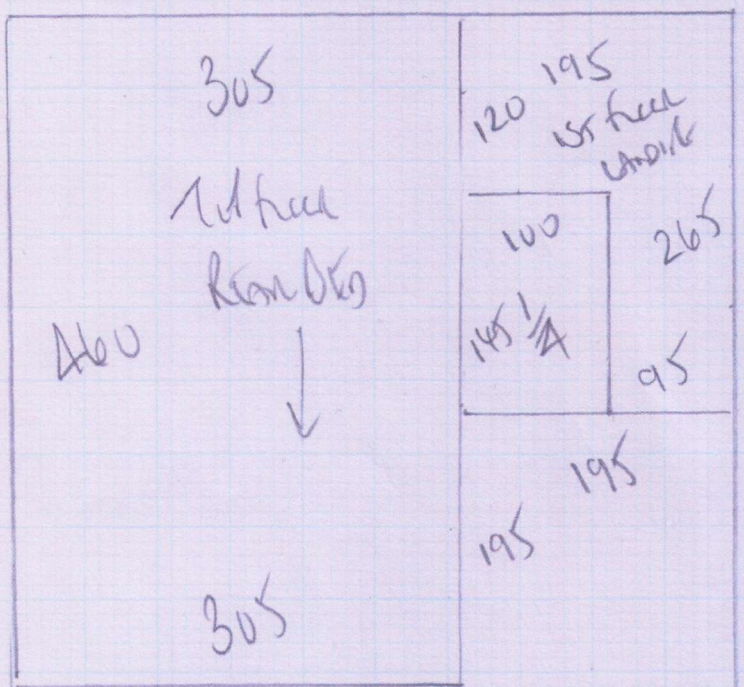

Job No: F24283
 Name: Ceard
 Address: 64 St Dims Road
 Swb 411
 Tel:
 Sheet: 1 of 4

SSNA
 KATSU 110

- Plan 1 275 x 500
- Plan 2 275 x 500
- Plan 3 520 x 500
- Plan 4 ~~120~~¹⁻⁵⁰ x 500
- 1-50 1690 x 500

84.50 m²

(Cl Length) 13-99
 (net 12-13)