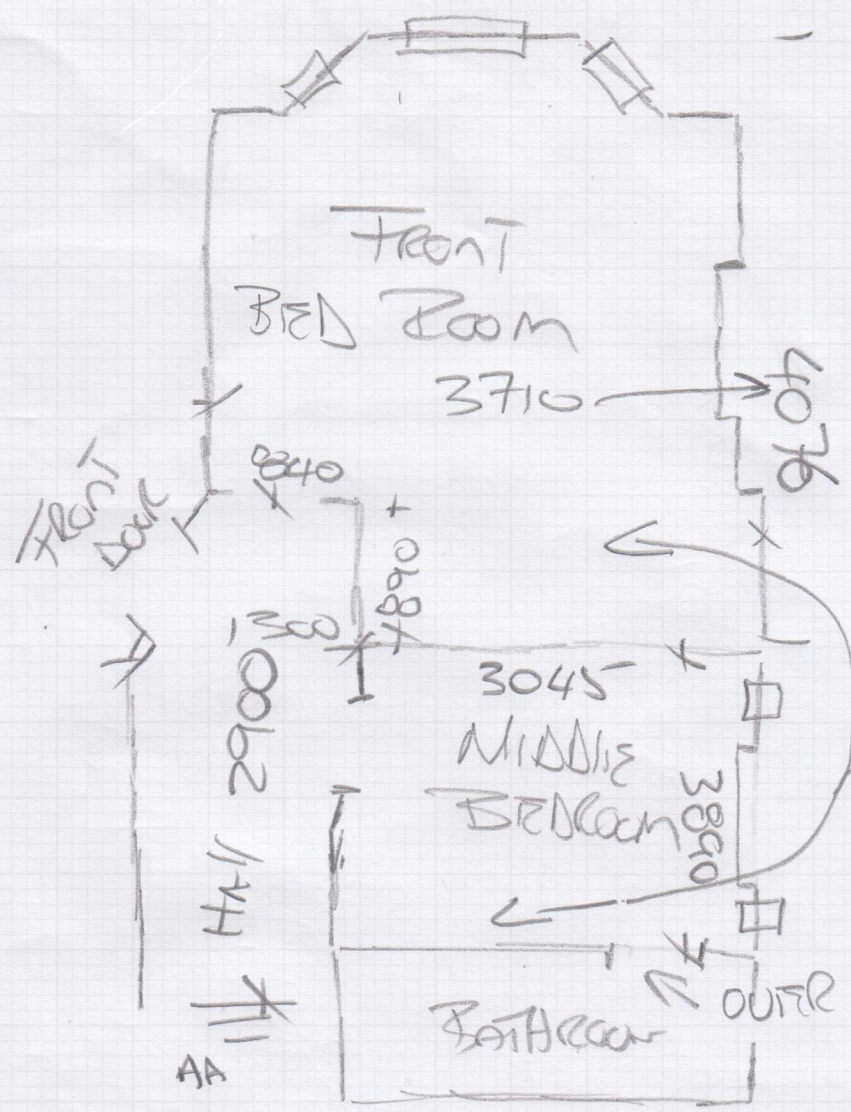

Job No: F30539
 Name: COPCUTT
 Address: 61A FLAT
 14 LONGTHORNE
 STREET
 SW6 6JY
 Sheet: 1 OF
 NEW GUNGRAND

STOCKBRIDGE

- 430 x 400
- 415 x 400
- 310 x 400

+ 6MM
PLYWOOD

Job No: F30539
 Name: COPLITT
 Address: 614 FLAT
 14 LANGTWORNE
 STREET
 Tel: SW6 6JY
 Sheet: 2 OF 2

775 x 490 x 2

FLOOR NOT IN GOOD
 SHAPE