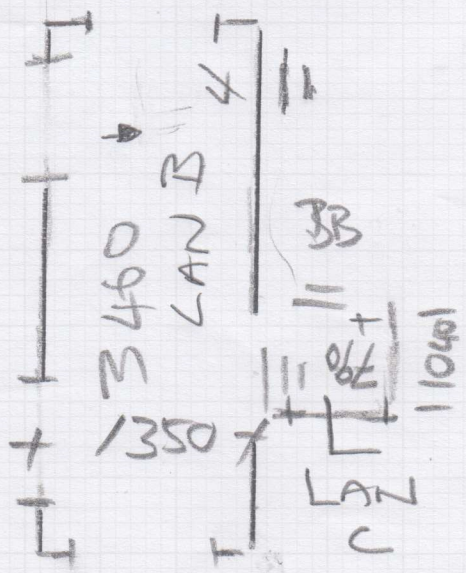

MEASURE

Job No: F30544
Name: MRS SAMANTHA MEIRING
Address: 21 BOWFIELD RD
W69 HE

2 of 2

- AA 695 x 640 W X
- ① 950 x 645 W X
 - ② 740 x 605 W X
635 x 455 x 7 X
 - ③ 660 x 650 W X
 - ④ 960 x 500 W X
 - ⑤ 900 x 650 W X
 - ⑥ 780 x 455 W X

BB 780 x 740 x 13 X
830 x 300 X
1000 x 180 X

RS Private Carpet