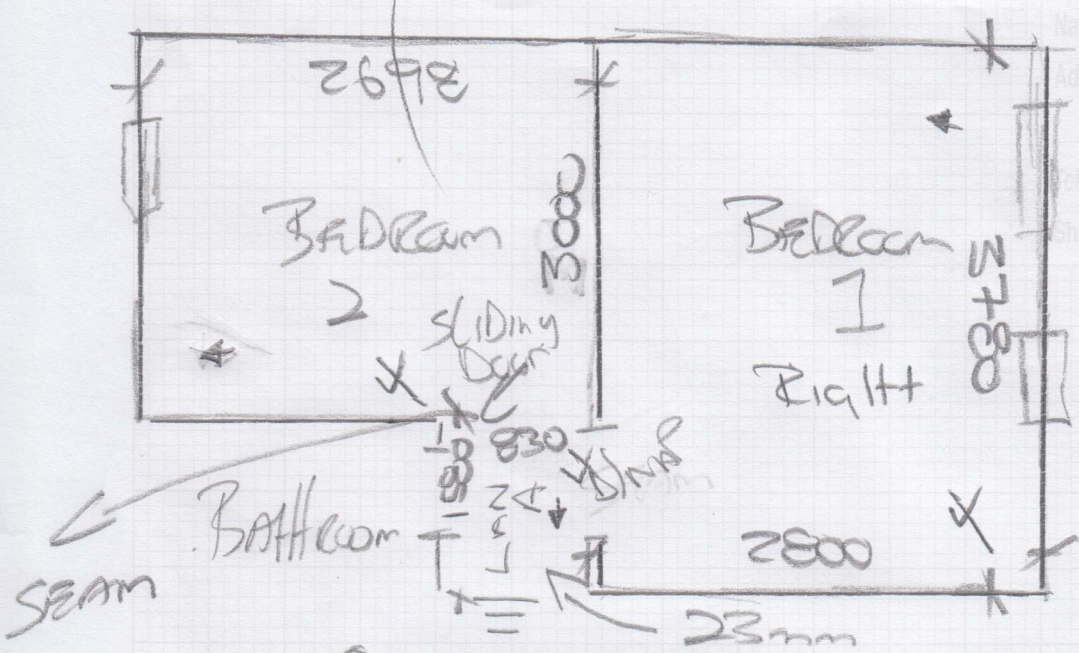

MEASURE

Job No: F30544
Name: MRS SAMANTHA MEIRING
Address: 21 BOWFIELD RD
W69 HE

2 of 2

- AA 695 x 640 W X
- ① 950 x 645 W X
 - ② 740 x 605 W X
635 x 455 x 7 X
 - ③ 660 x 650 W X
 - ④ 960 x 500 W X
 - ⑤ 900 x 650 W X
 - ⑥ 780 x 455 W X

BB 780 x 740 x 13 X
830 x 300 X
1000 x 180 X

RS Private Carpet