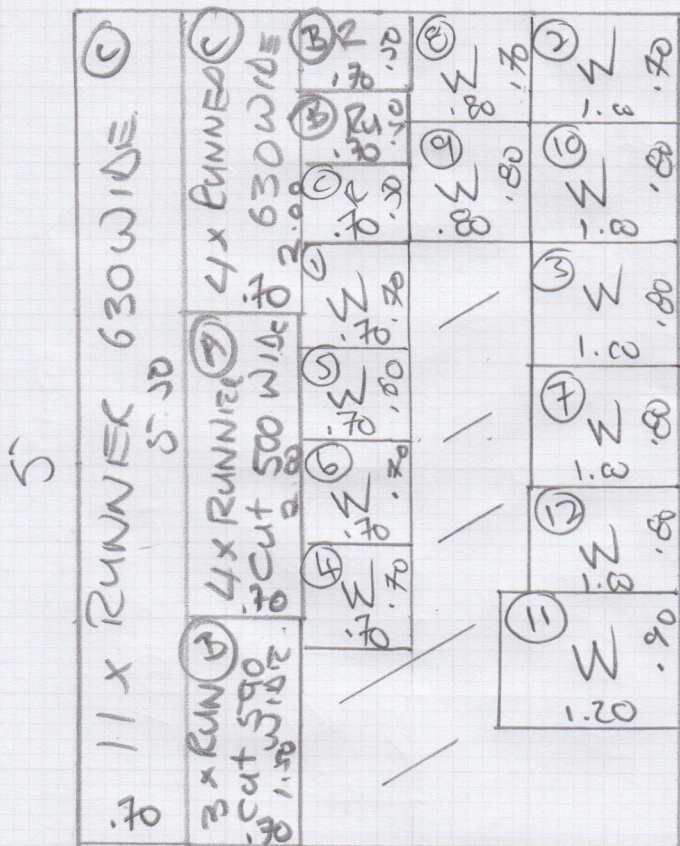

Cutting Plan

4

mrcarpets
DESIGNS FOR FLOORS

Job No: F30555
Name: MS CELINE
Address: VLAGI WFL
46 PERHAM
RD
Tel:
Sheet: W14925

FIXED PERIMETER
10cm

A 500 WIDE

B₂ 590 WIDE

B₃ 500 WIDE

B₁ 560 WIDE

C 630 WIDE

NEED TO TEMPLATE