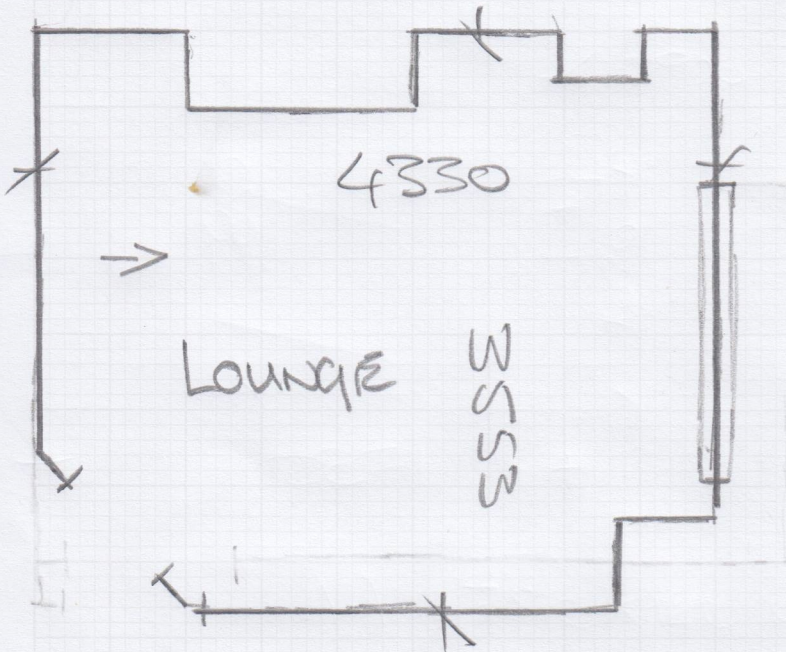

# MEASURE

mrcarpet  
DESIGNS FOR FLOORS  
F30557  
Mrs Becki  
Hollis  
Address: 128 BENDIRRI  
RD  
Tel:  
Sheet: SW178DE

4.10 x 4 =