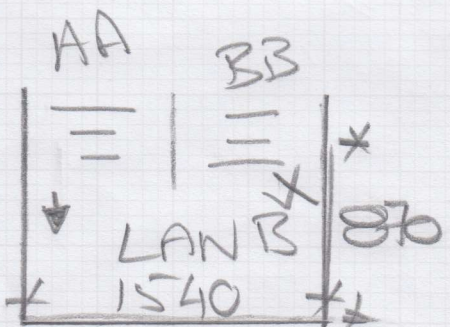

 Job No: F30558

 Name: FISHER

 Address: 52 WATERFORD ROAD, SW62DR

 Tel:

 Sheet: 1 of 4

ANYWHERE
 CARPET PANAMA
 8302 Re-NEW

- PLAN - 6.50 x 4MTR
- PLAN - 3.00 x 4MTR
- PLAN - 3.50 x 4MTR

TOP BED ① 3.90 x SMTR *
 2ND FLOOR ③ 4.25 x SMTR
 (BED)

* CUT DOWN TO
 3.60 x SMTR *

Job No: F30558
Name: FISHER
Address: 52 WATERFORD
ROAD, SW62DR
Tel:
Sheet: 2 of 4

MEASURE

585 WIDE

CC 785 x 160 ✓
785 x 425 x 4 ✓

F 30558
Softly FISHER
52 WATER FEED
RD
SW6 2 DR
3 OF 4

- * MASONITE ZIPED in FACES
- * MASONITE Piece MISSING around RADIATOR Pipe Hall

760 x 150 RISER ✓
785 x 440 x 10
585 WIDE ✓

MFABLUE

micarpet
DESIGNS FOR FLOORS

Job No: F30558
 Name: SOPHY FISHER
 Address: 52 WAITE ROAD
 SW 6 2 DR
 4014
 Alternative
 About ME
 Panama
 8302
 8352

AA 760x140 RISER x
 760x395 x 5 x 560 WIDE

BB 740x150 RISER x
 760x390 x 8 x 560 WIDE