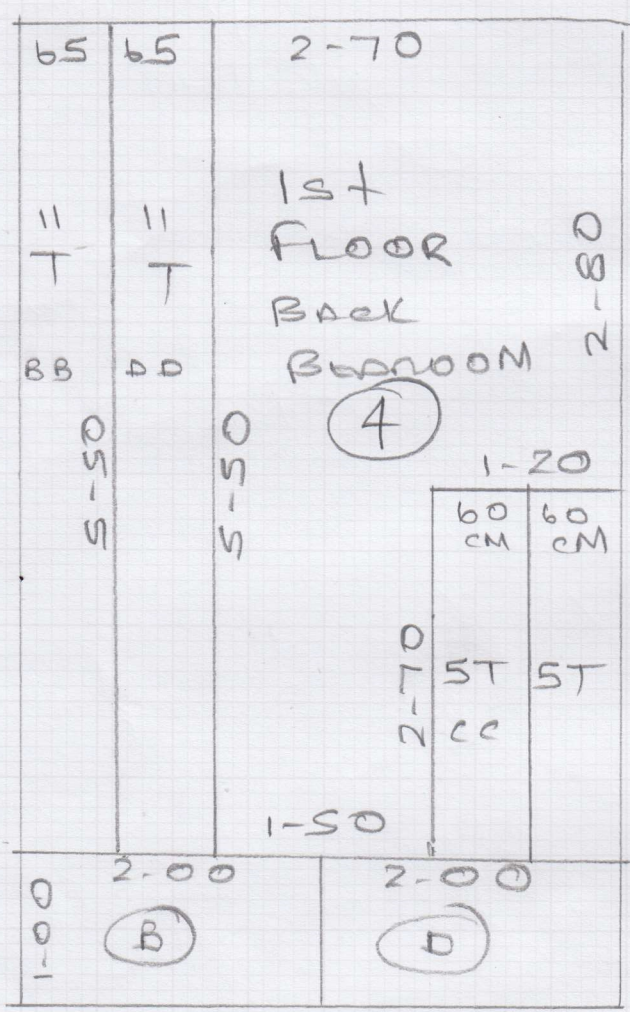

 Job No: F30558

 Name: FISHER

 Address: 52 WATERFORD ROAD, SW62DR

 Tel:

 Sheet: 1 of 4

ANYWHERE
 CARPET PANAMA
 8302 Re-NEW

- PLAN - 6.50 x 4MTR
- PLAN - 3.00 x 4MTR
- PLAN - 3.50 x 4MTR

TOP BED ① 3.90 x SMTR *
 2ND FLOOR ③ 4.25 x SMTR
 (BED)

* CUT DOWN TO
 3.60 x SMTR *

Job No: F30558
Name: FISHER
Address: 52 WATERFORD
ROAD, SW62DR
Tel:
Sheet: 2 of 4

MEASURE

585 WIDE

CC 785 x 160 ✓
785 x 425 x 4 ✓

F 30558
Softly FISHER
52 WATER FEED
RD
SW6 2 DR
3 OF 4

- * MASONITE ZIPED in FACES
- * MASONITE Piece MISSING around RADIATOR Pipe Hall

760 x 150 RISER ✓
785 x 440 x 10
585 WIDE ✓

MFABLUE

micarpet
DESIGNS FOR FLOORS

Job No: F30558
 Name: SOPHY FISHER
 Address: 52 WAITE ROAD
 SW 6 2 DR
 4014
 Alternative
 About ME
 Panama
 8302
 8352

AA 760x140 RISER x
 760x395 x 5 x 560 WIDE

BB 740x150 RISER x
 760x390 x 8 x 560 WIDE