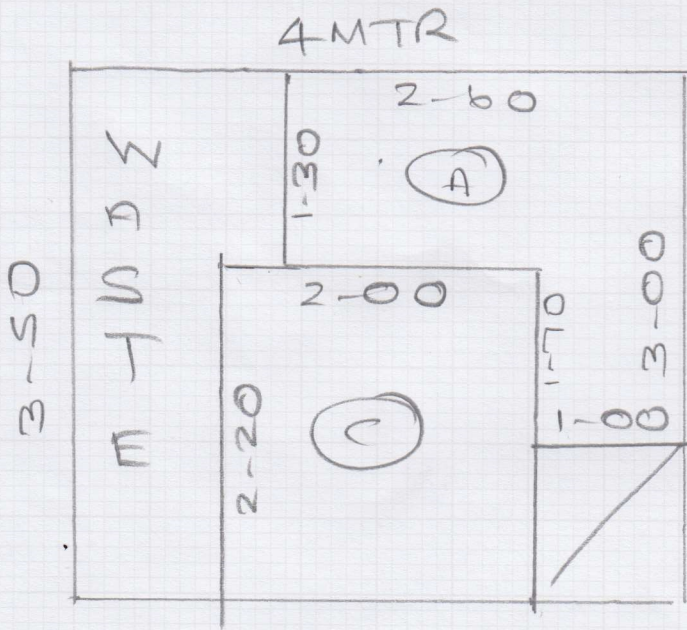

 Job No: F30558

 Name: FISHER

 Address: 52 WATERFORD ROAD, SW62DR

 Tel:

 Sheet: 1 of 4

ANYWHERE
 CARPET PANAMA
 8302 Re-NEW

- PLAN - 6.50 x 4MTR
- PLAN - 3.00 x 4MTR
- PLAN - 3.50 x 4MTR

TOP BED ① 3.90 x SMTR *
 2ND FLOOR ③ 4.25 x SMTR
 (BED)

* CUT DOWN TO
 3.60 x SMTR *

Job No: F30558
Name: FISHER
Address: 52 WATERFORD
ROAD, SW62DR
Tel:
Sheet: 2 of 4

MEASURE

585 WIDE

CC 785 x 160 ✓
785 x 425 x 4 ✓

F 30558
Softly FISHER
52 WATER FEED
RD
SW6 2 DR
3 OF 4

- * MASONITE ZIPED in FACES
- * MASONITE Piece MISSING around RADIATOR Pipe Hall

760 x 150 RISER ✓
785 x 440 x 10
585 WIDE ✓

MFABLUE

micarpet
DESIGNS FOR FLOORS

Job No: F30558
 Name: SOPHY FISHER
 Address: 52 WAITE ROAD
 SW 6 2 DR
 4014
 Alternative
 About ME
 Panama
 8302
 8352

AA 760x140 RISER x
 760x395 x 5 x 560 WIDE

BB 740x150 RISER x
 760x390 x 8 x 560 WIDE