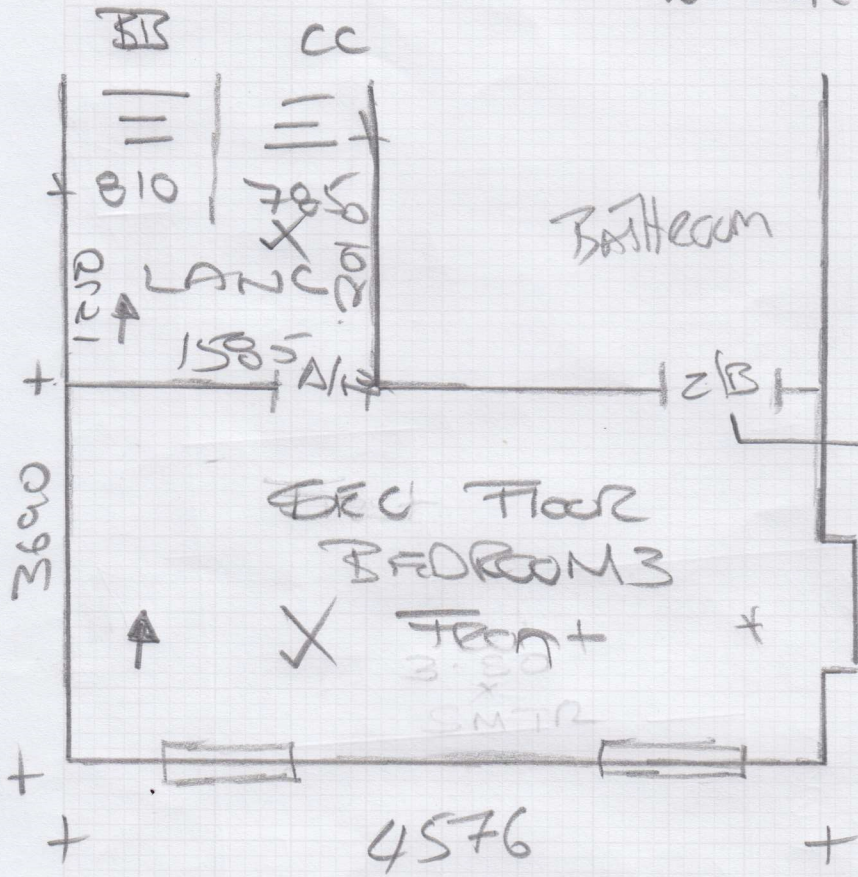

 Job No: F30558

 Name: FISHER

 Address: 52 WATERFORD ROAD, SW62DR

 Tel:

 Sheet: 1 of 4

ANYWHERE
 CARPET PANAMA
 8302 Re-NEW

- PLAN - 6.50 x 4MTR
- PLAN - 3.00 x 4MTR
- PLAN - 3.50 x 4MTR

TOP BED ① 3.90 x SMTR *
 2ND FLOOR ③ 4.25 x SMTR
 (BED)

* CUT DOWN TO
 3.60 x SMTR *

Job No: F30558
Name: FISHER
Address: 52 WATERFORD
ROAD, SW62DR
Tel:
Sheet: 2 of 4

MEASURE

585 WIDE

CC 785 x 160 ✓
785 x 425 x 4 ✓

F 30558
Softly FISHER
52 WATER FEED
RD
SW6 2 DR
3 OF 4

- * MASONITE ZIPED in FACES
- * MASONITE Piece MISSING around RADIATOR Pipe Hall

760 x 150 RISER ✓
785 x 440 x 10
585 WIDE ✓

MFABLUE

micarpet
DESIGNS FOR FLOORS

Job No: F30558
 Name: SOPHY FISHER
 Address: 52 WAITE ROAD
 SW 6 2 DR
 4014
 Alternative
 About ME
 Panama
 8302
 8352

AA 760x140 RISER x
 760x395 x 5 x 560 WIDE

BB 740x150 RISER x
 760x390 x 8 x 560 WIDE