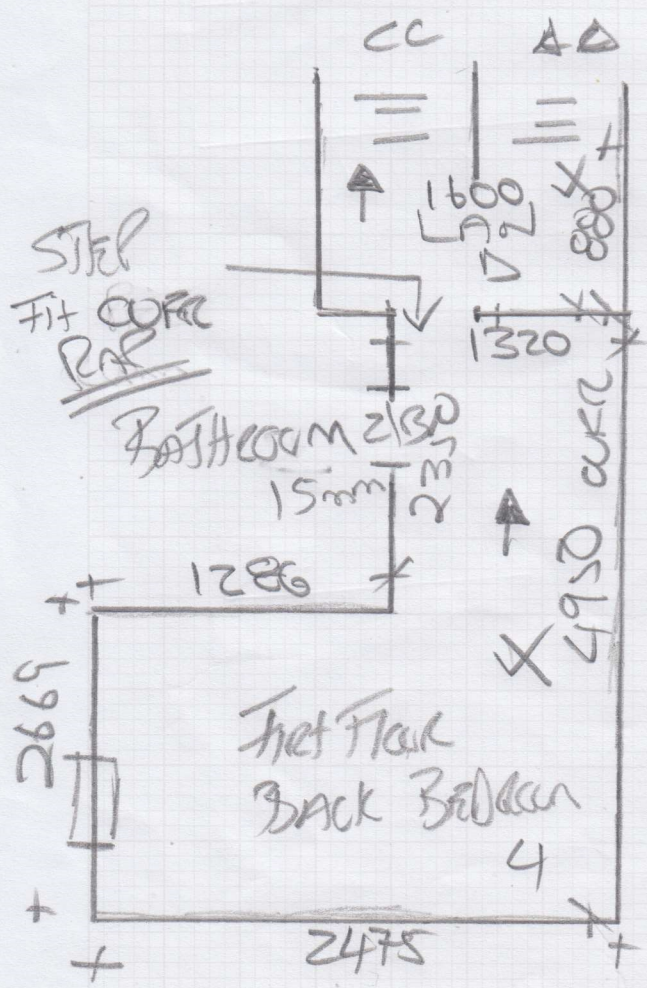

 Job No: F30558

 Name: FISHER

 Address: 52 WATERFORD ROAD, SW62DR

 Tel:

 Sheet: 1 of 4

ANYWHERE
 CARPET PANAMA
 8302 Re-NEW

- PLAN - 6.50 x 4MTR
- PLAN - 3.00 x 4MTR
- PLAN - 3.50 x 4MTR

TOP BED ① 3.90 x SMTR *
 2ND FLOOR ③ 4.25 x SMTR
 (BED)

* CUT DOWN TO
 3.60 x SMTR *

Job No: F30558
Name: FISHER
Address: 52 WATERFORD
ROAD, SW62DR
Tel:
Sheet: 2 of 4

MEASURE

585 WIDE

CC 785 x 160 ✓
785 x 425 x 4 ✓

F 30558
Softly FISHER
52 WATER FEED
RD
SW6 2 DR
3 OF 4

- * MASONITE ZIPED in FACES
- * MASONITE Piece MISSING around RADIATOR Pipe Hall

760 x 150 RISER ✓
785 x 440 x 10
585 WIDE ✓

MFABLUE

micarpet
DESIGNS FOR FLOORS

Job No: F30558
 Name: SOPHY FISHER
 Address: 52 WAITE ROAD
 SW 6 2 DR
 4014
 Alternative
 About ME
 Panama
 8302
 8352

AA 760x140 RISER x
 760x395 x 5 x 560 WIDE

BB 740x150 RISER x
 760x390 x 8 x 560 WIDE