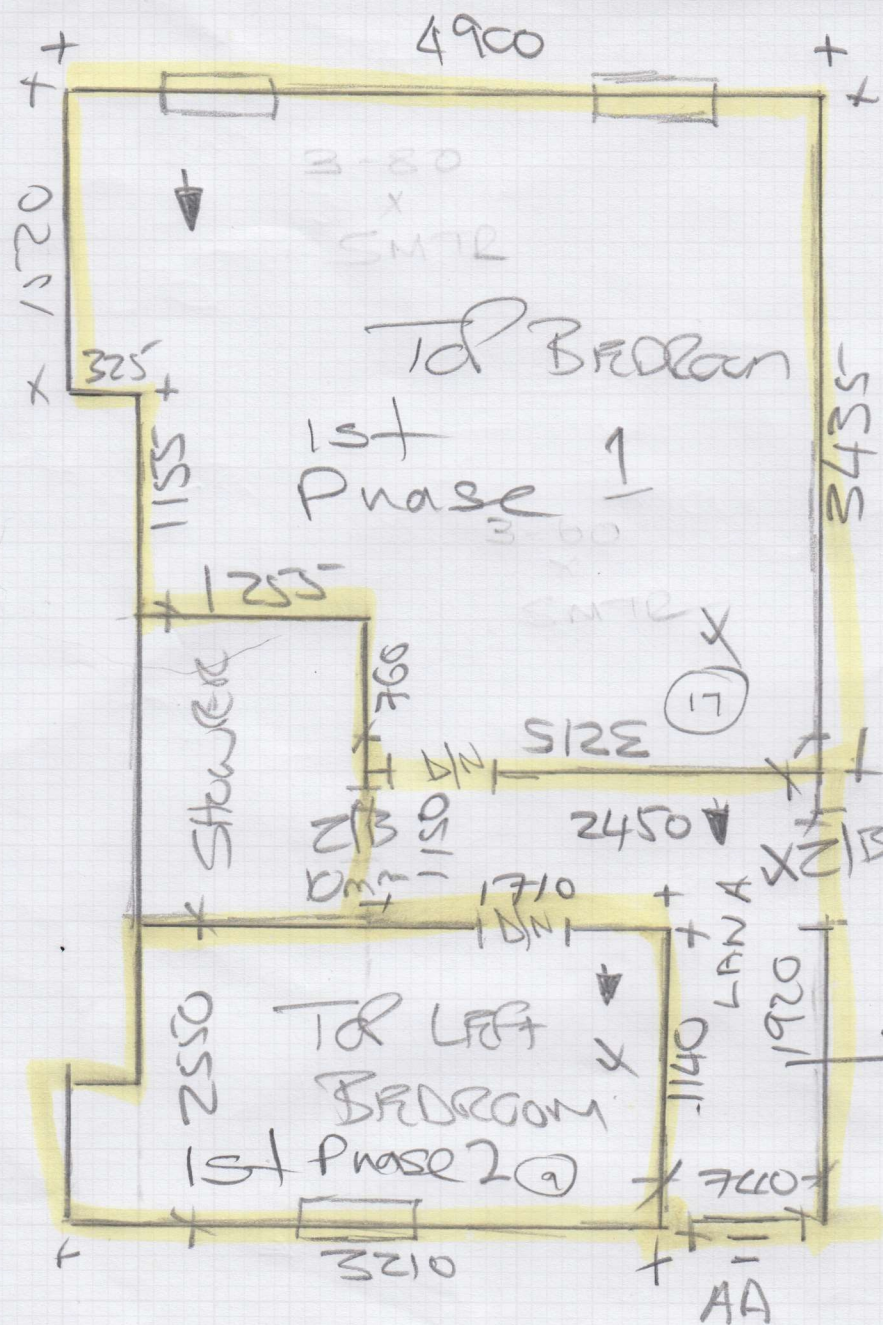

 Job No: F30558

 Name: FISHER

 Address: 52 WATERFORD ROAD, SW62DR

 Tel:

 Sheet: 1 of 4

ANYWHERE
 CARPET PANAMA
 8302 Re-NEW

- PLAN - 6.50 x 4MTR
- PLAN - 3.00 x 4MTR
- PLAN - 3.50 x 4MTR

TOP BED ① 3.90 x SMTR *
 2ND FLOOR ③ 4.25 x SMTR
 (BED)

* CUT DOWN TO
 3.60 x SMTR *

Job No: F30558
Name: FISHER
Address: 52 WATERFORD
ROAD, SW62DR
Tel:
Sheet: 2 of 4

MEASURE

585 WIDE

CC 785 x 160 ✓
785 x 425 x 4 ✓

F 30558
Softly FISHER
52 WATER FEED
RD
SW6 2 DR
3 OF 4

- * MASONITE ZIPED in FACES
- * MASONITE Piece MISSING around RADIATOR Pipe Hall

760 x 150 RISER ✓
785 x 440 x 10
585 WIDE ✓

MFABLUE

micarpet
DESIGNS FOR FLOORS

Job No: F30558
 Name: SOPHY FISHER
 Address: 52 WAITE ROAD
 SW 6 2 DR
 4014
 Alternative
 About ME
 Panama
 8302
 8352

AA 760x140 RISER x
 760x395 x 5 x 560 WIDE

BB 740x150 RISER x
 760x390 x 8 x 560 WIDE