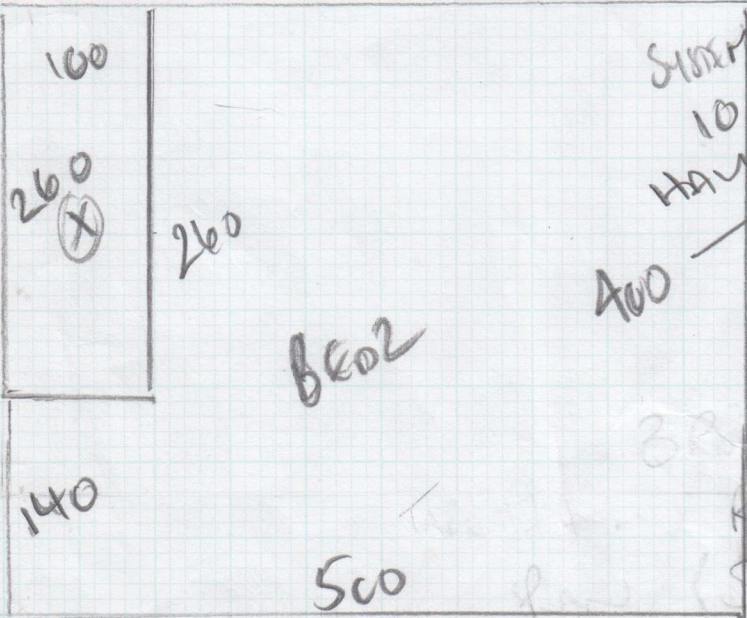

F10 = 490 - 499

Job No: FB0565
 Name: HAVONIS
 Address: 32 DRYTON COURT
 DRYTON GARDENS
 Tel: SW10 9KH
 Sheet: 1 of 5

650

SEGMENT
 GNL-02
 (IL0AM) 10

PLAN 650 x 600 }
 BED 2 400 x 500 }
 PU
 FEET

SMALL
 10
 HALL

HALL 1 140 x 500
 HALL 2 215 x 500
 HALL 3 190 x 500

1655 x 500

82.78 m²

DECKEN
 3 RUGS

RECEPTION 890 x 350
 SMALL 210 x 260
 HALL 150 x 210

800 x 500

3 RUGS

Job No: F30565
Name: HANOUUS
Address: 32 DRAMTUN CT
DRAMTUN GARDENS
SW10 9RT
Tel:
Sheet: 2 of 5

Simply Stick
down
Fin 160
tape

Cut Down
3 RUGS AT
WASTE HOUSE
+ SEND FOR
TAPING

RECEPTION RUG 590 x 350

STUDY RUG 210 x 260 } 210 x 500m

HALL RUG 150 x 210

All to be TAPED AT ALL PERIMETERS

WITH 120mm 5" TAPE. Call SMIRKE T1023

Cutting Plan 1	6.50m x 5.00m
Bed 2	4.00m x 5.00m
Hall 1	1.40m x 5.00m
Hall 2	2.75m x 5.00m
Hall 3	1.90m x 5.00m
Reception Room Rug	5.90m x 5.00m
Study & Hall Rug	2.10m x 5.00m
=====	=====
Total	24.55m x 5.00m
=====	=====