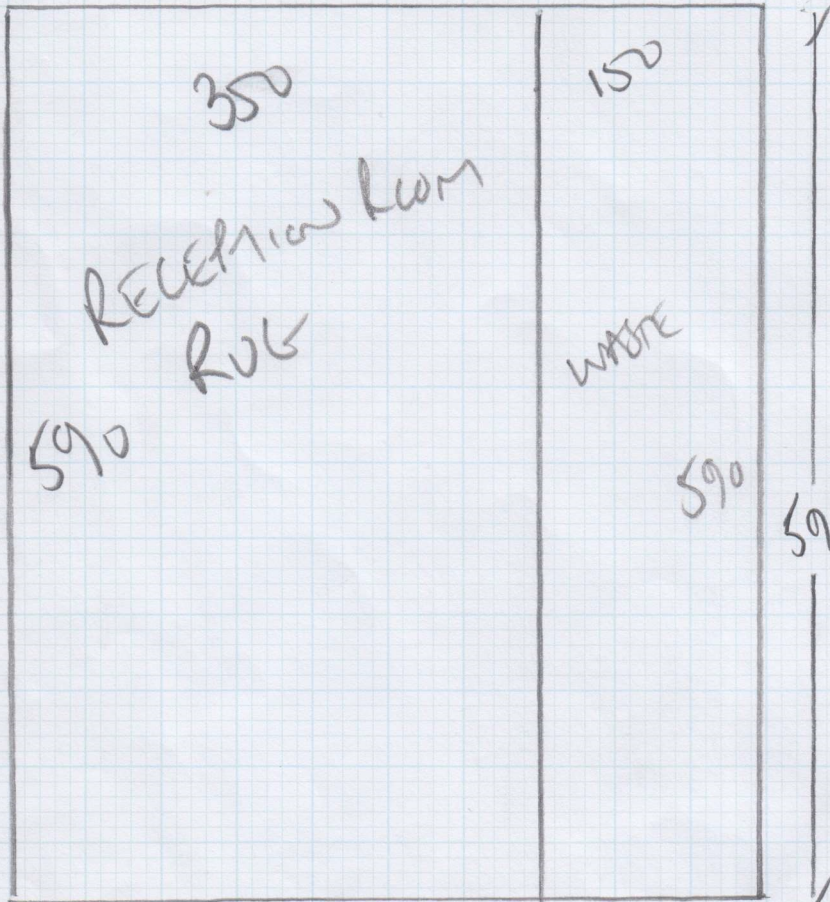

F10 = 490 - 499

Job No: FB0565
 Name: HAVONIS
 Address: 32 DRYTON COURT
 DRYTON GARDENS
 Tel: SW10 9KH
 Sheet: 1 of 5

650

SEGMENT
 GNL-02
 (IL0AM) 10

PLAN 650 x 600 }
 BED 2 400 x 500 }
 PU
 FEET

SMALL
 10
 HALL

HALL 1 140 x 500
 HALL 2 215 x 500
 HALL 3 190 x 500

1655 x 500

82.78 m²

DECKEN
 3 RUGS

RECEPTION 890 x 350
 SMALL 210 x 260
 HALL 150 x 210

800 x 500

3 RUGS

Job No: F30565
Name: HANOUUS
Address: 32 DRAMTUN CT
DRAMTUN GARDENS
SW10 9RT
Tel:
Sheet: 2 of 5

Simply Stick
down
Fin 160
tape

Cut Down
3 RUGS AT
WASTE HOUSE
+ SEND FOR
TAPING

RECEPTION RUG 590 x 350

STUDY RUG 210 x 260 } 210 x 500m

HALL RUG 150 x 210

All to be TAPED AT ALL PERIMETERS

WITH 120mm 5" TAPE. Call SMIRKE T1023

Cutting Plan 1	6.50m x 5.00m
Bed 2	4.00m x 5.00m
Hall 1	1.40m x 5.00m
Hall 2	2.75m x 5.00m
Hall 3	1.90m x 5.00m
Reception Room Rug	5.90m x 5.00m
Study & Hall Rug	2.10m x 5.00m
=====	=====
Total	24.55m x 5.00m
=====	=====