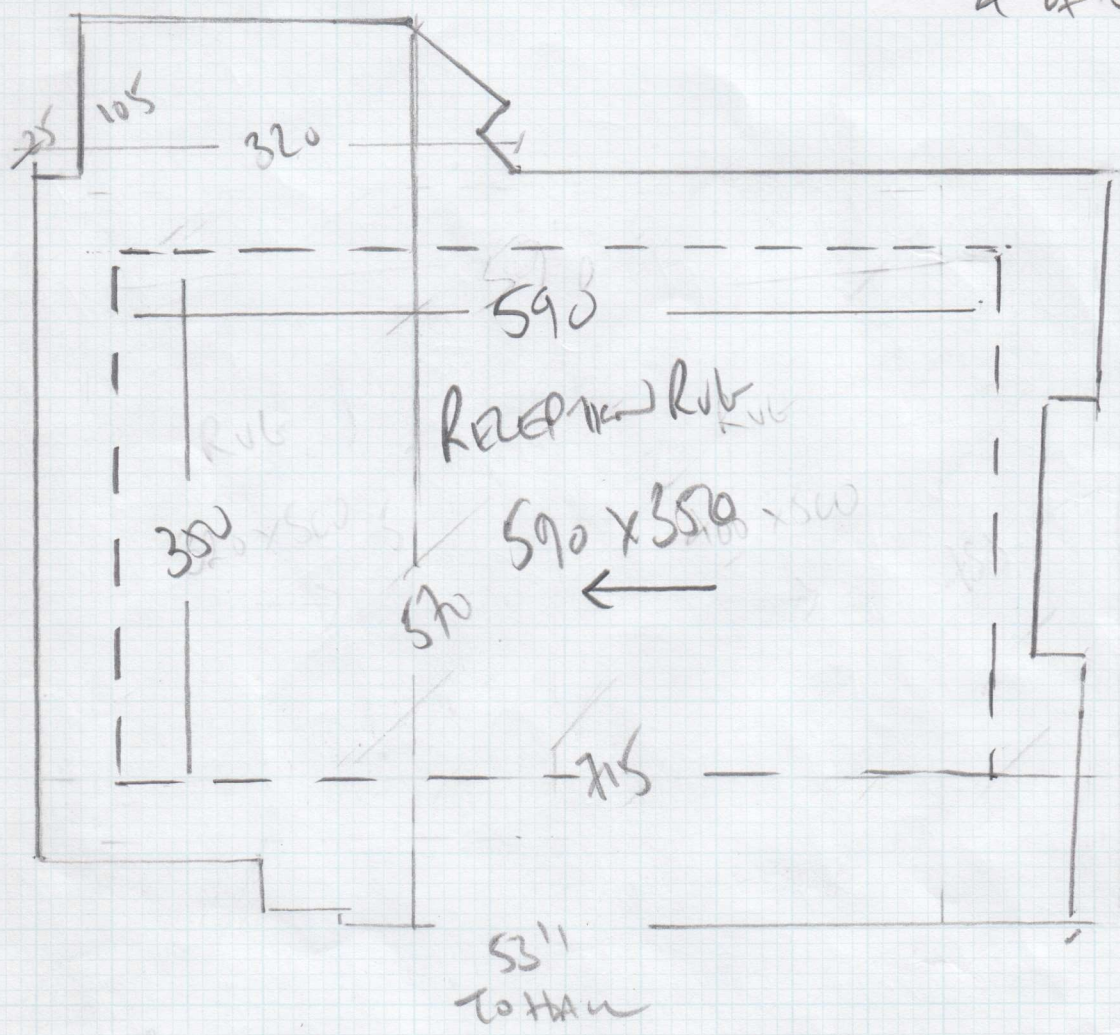

Simply Stick
down
Fin 160
tape

Cut Down
3 RUGS AT
WASTE HOUSE
+ SEND FOR
TAPING

RECEPTION RUG 590 x 350

STUDY RUG 210 x 260 } 210 x 500m

HALL RUG 150 x 210

All to be TAPED AT ALL PERIMETERS

WITH 120mm 5" TAPE. Call SMIRKE T1023

DELIVER RUGS TO SITE WITHIN FIRMING REST OF FLOOR

Job No: F30565
 Name: HAVATIS
 Address: 3201Ampin Court
 DUNNAN QLD
 Tel: SW10 9114
 Sheet: 3 of 5

3 IS
 X
 SM-1r

REQUIRES
 250 x 70cm
 FURD.

Job No: F30565

Name: HANWIS

Address: 32 DARTMOUTH COURT

DARTMOUTH COURT

Tel: 516 944

Sheet: 4 of 5

1 x Rub - 590 x 350

Reception

Shower 60 x 30

Cutting Plan 1	6.50m x 5.00m
Bed 2	4.00m x 5.00m
Hall 1	1.40m x 5.00m
Hall 2	2.75m x 5.00m
Hall 3	1.90m x 5.00m
Reception Room Rug	5.90m x 5.00m
Study & Hall Rug	2.10m x 5.00m
=====	=====
Total	24.55m x 5.00m
=====	=====