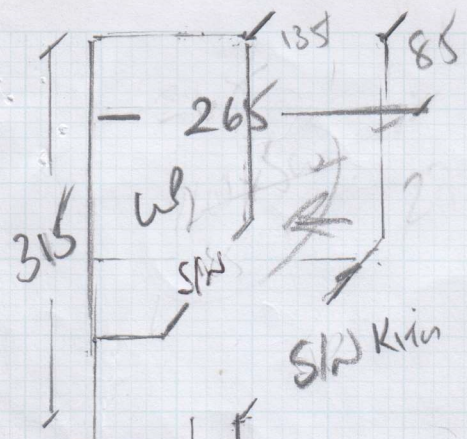

Job No: F30565
Name: HAVATIS
Address: 3201Ampin Court
DUNNAN QLD
Tel: SW10 9114
Sheet: 3 of 5

3 IS
X
SM-1r