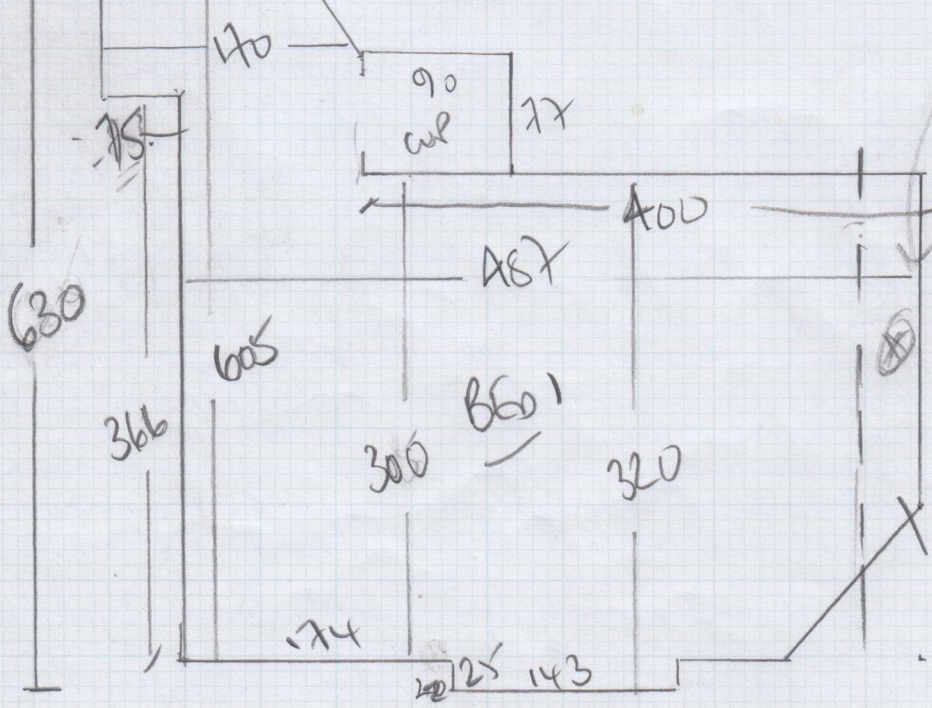

REQUIRES
250 x 70cm
FURD.