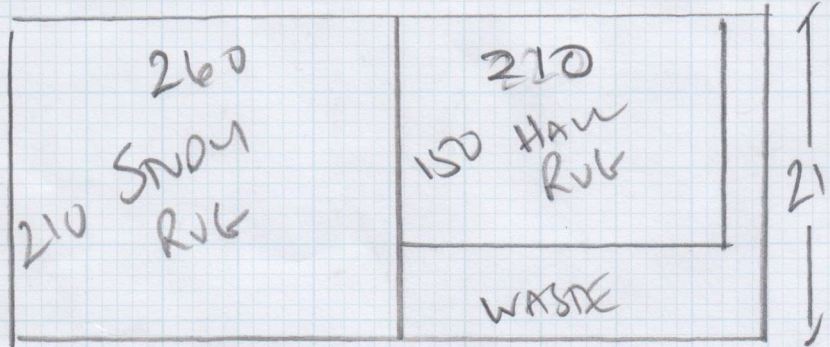

F10 = 490 - 499

Job No: FB0565
 Name: HAVONIS
 Address: 32 DRYTON COURT
 DRYTON GARDENS
 Tel: SW10 9KH
 Sheet: 1 of 5

650

SEGMENT
 GNL-02
 (IL0AM) 10

PLAN 650 x 600 }
 BED 2 400 x 500 }
 PU
 FEET

SMALL
 10
 HALL

HALL 1 140 x 500
 HALL 2 215 x 500
 HALL 3 190 x 500

1655 x 500

82.78 m²

DECKEN
 3 RUGS

RECEPTION 890 x 350
 SMALL 210 x 260
 HALL 150 x 210

800 x 500

3 RUGS

Job No: F30565
Name: HANOUUS
Address: 32 DRAMTUN CT
DRAMTUN GARDENS
SW10 9RT
Tel:
Sheet: 2 of 5

Simply Stick
down
Fin 160
tape

Cut Down
3 RUGS AT
WASTE HOUSE
+ SEND FOR
TAPING

RECEPTION RUG 590 x 350

STUDY RUG 210 x 260 } 210 x 500m

HALL RUG 150 x 210

All to be TAPED AT ALL PERIMETERS

WITH 120mm 5" TAPE. Call SMIRKE T1023

Cutting Plan 1	6.50m x 5.00m
Bed 2	4.00m x 5.00m
Hall 1	1.40m x 5.00m
Hall 2	2.75m x 5.00m
Hall 3	1.90m x 5.00m
Reception Room Rug	5.90m x 5.00m
Study & Hall Rug	2.10m x 5.00m
=====	=====
Total	24.55m x 5.00m
=====	=====