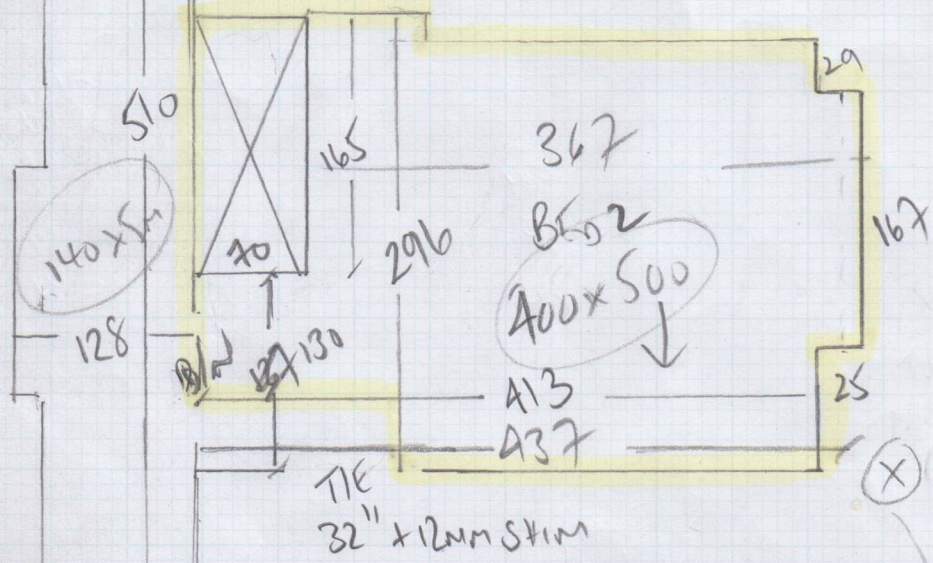

Job No: F30565
Name: HAVATIS
Address: 3201Ampin Court
DUNNAN QLD
Tel: SW10 9114
Sheet: 3 of 5

3 IS
X
SM-1r