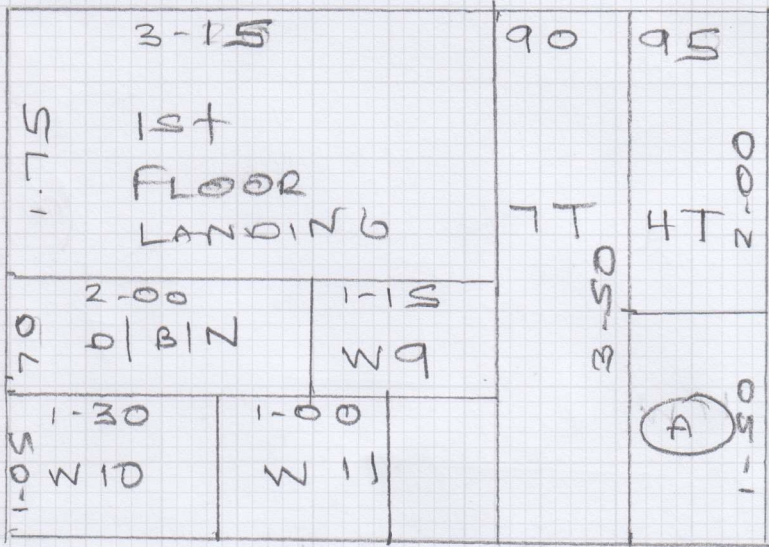

Job No: F30566

Name: DE LISLE

Address: 82 ALFRISTON
ROAD, SW11 6NW

Tel:

Sheet: 1 of 2

NATURAL
BOULE
(NBO-57)
3-50 x 5MTR