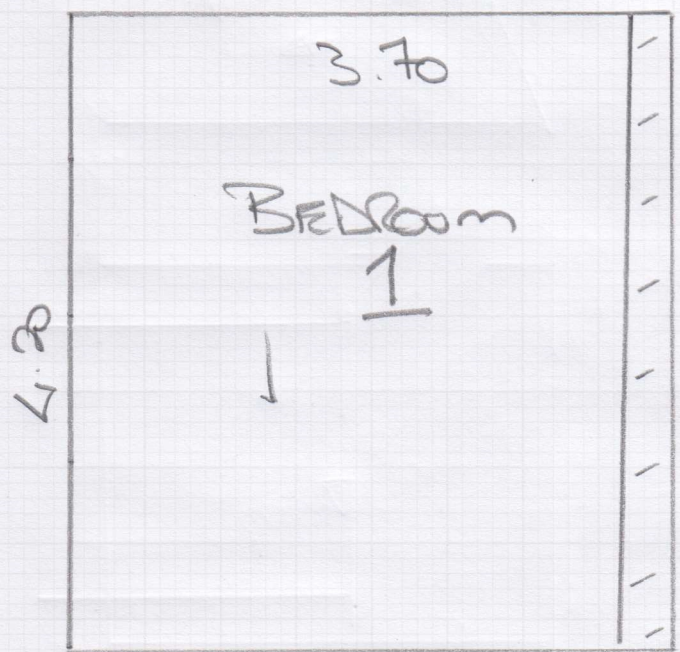

Cutting Plan

mrcarpet
DESIGNS FOR FLOORS

Job No: F30572
Name: TIAI 5
Address: 12 TYNBOROUGH
RD
SW 109 EQ
Sheet: 1 of 2

4.20 x 4

4.2 x 4

3.00 x 4 =