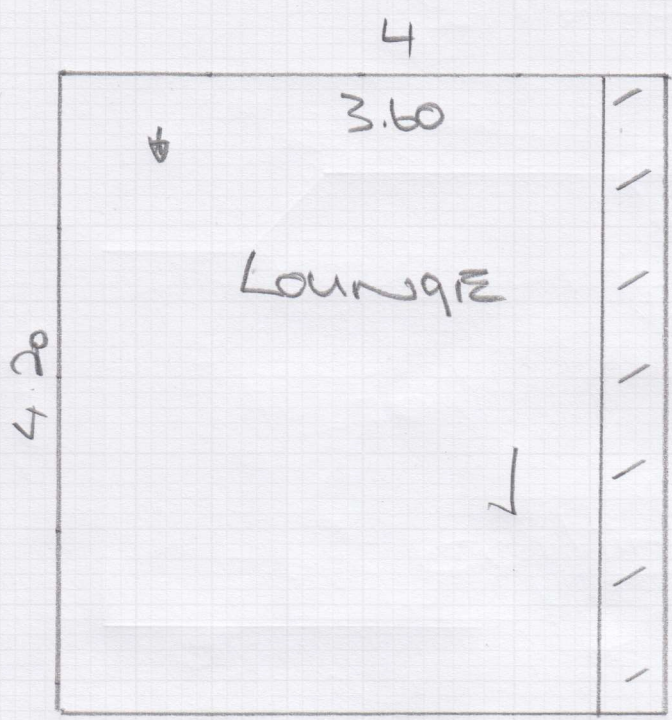

Cutting Plan

mrcarpet
DESIGNS FOR FLOORS

Job No: F30572
Name: TIAI 5
Address: 12 TYNBOROUGH
RD
SW 109 EQ
Sheet: 1 of 2

4.20 x 4

4.2 x 4

3.00 x 4 =