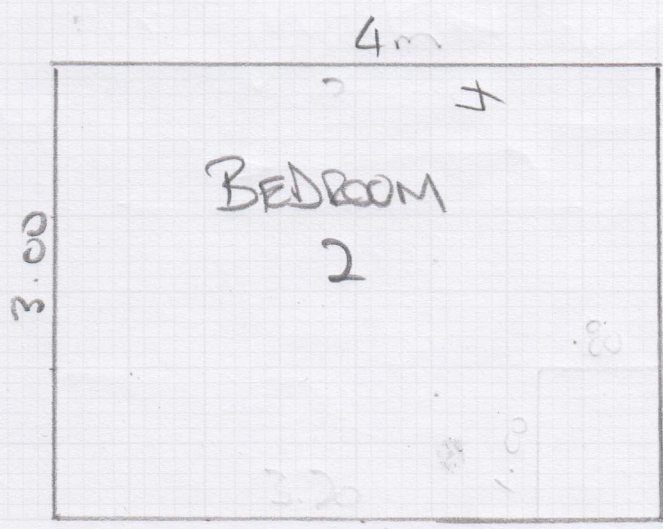

Cutting Plan

mrcarpet
DESIGNS FOR FLOORS

Job No: F30572
Name: TIAI 5
Address: 12 TYNBOROUGH
RD
SW 109 EQ
Sheet: 1 of 2

4.20 x 4

4.2 x 4

3.00 x 4 =