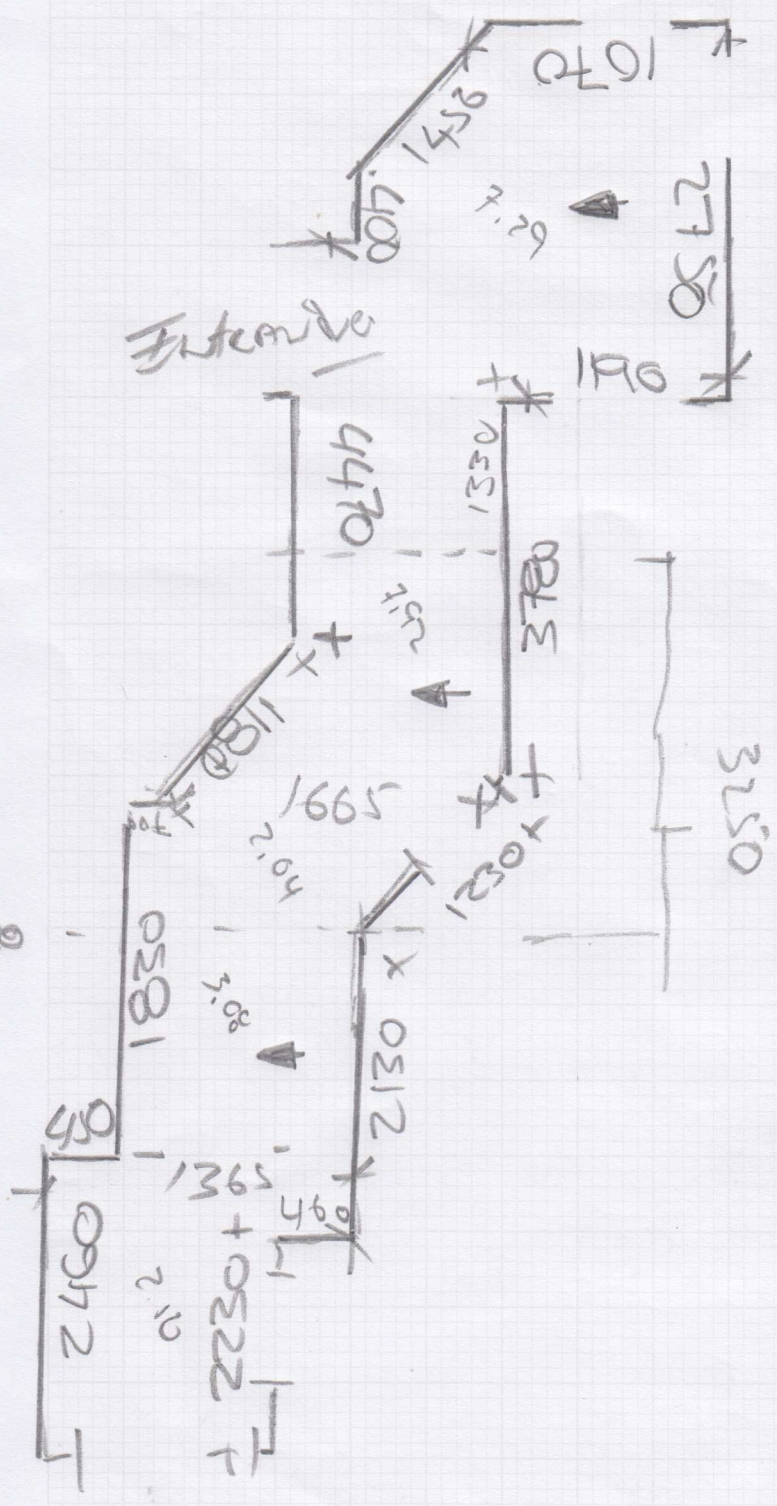

Cutting Plan

Job No: F30574
Name: DE BOERH
Address: De Long
130 BISHOP
Tel: MANSON
Sheet: EW 66 DY

on 5m wide

3.00 x 5
3.00 x 5
2.00 x 5

MEASURE

Job No: F30574
 Name: DE BORA H
 Address: DE LONG
 BO BISHOP'S
 TEL: MANSION
 Sheet: SW 66 DY
 2 OF 3

Quote on
 ILES
 +
 NEW ENGLAND
 NEW BSES

F 30574
3 of 3

DE LONG
130 BISHOPS MANSIONS
SW6 6DY

HALLWAY

closet cabinet