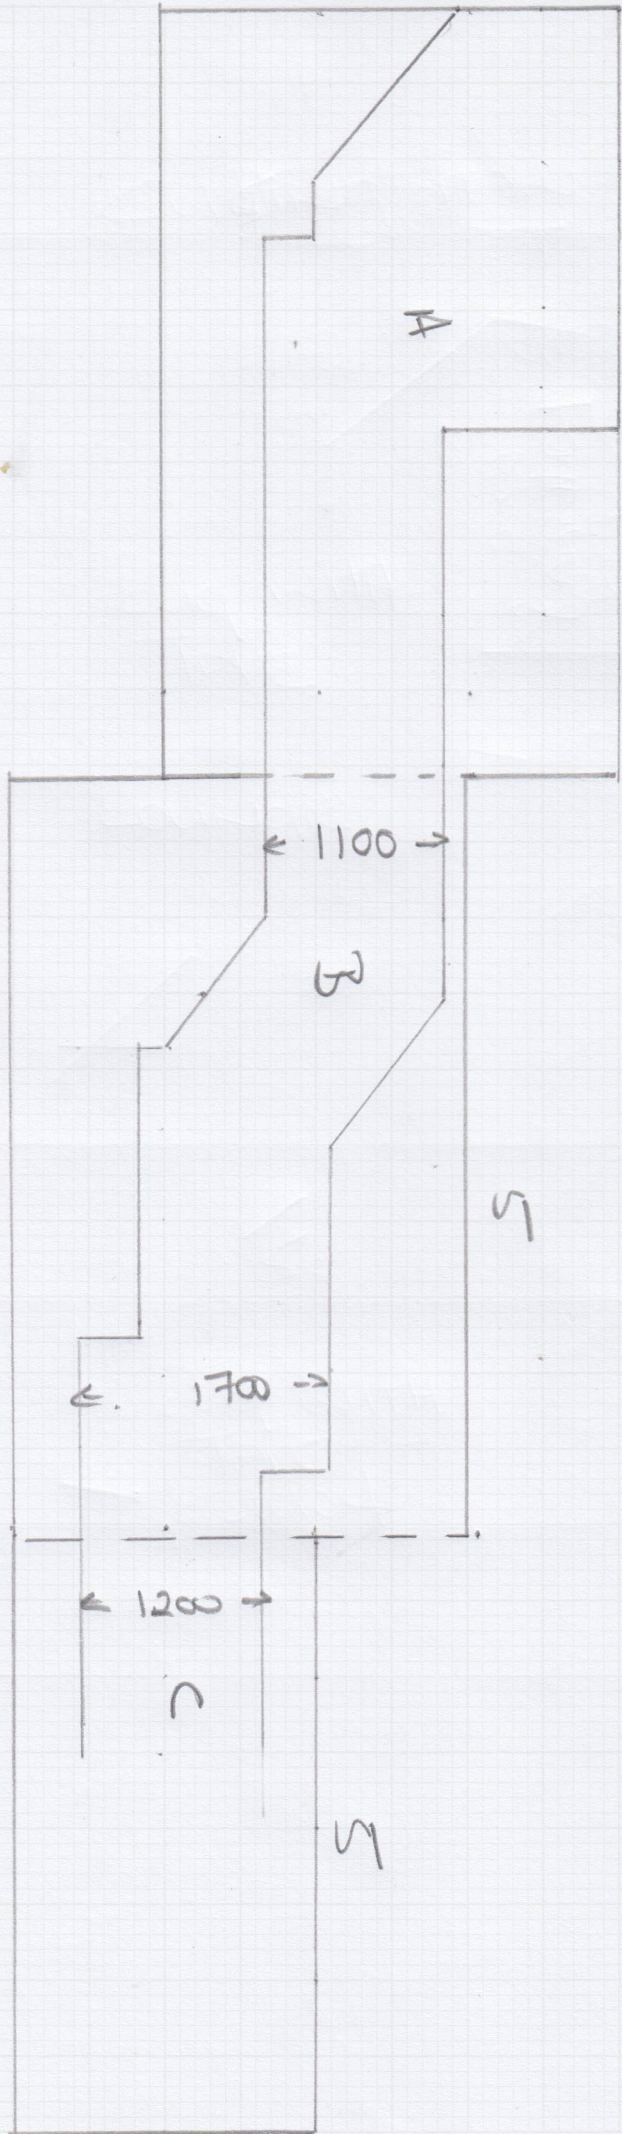

Cutting Plan

Job No: F30574
Name: DE BOERH
Address: De Long
130 BISHOP
Tel: MANSON
Sheet: EW 66 DY

on 5m wide

3.00 x 5
3.00 x 5
2.00 x 5

MEASURE

Job No: F30574
 Name: DE BORA H
 Address: DE LONG
 BO BISHOP'S
 TEL: MANSION
 Sheet: SW 66 DY
 2 OF 3

Quote on
 ILES
 +
 NEW ENGLAND
 NEW BSES

F 30574
3 of 3

DE LONG
130 BISHOPS MANSIONS
SW6 6DY

HALLWAY

closet cabinet