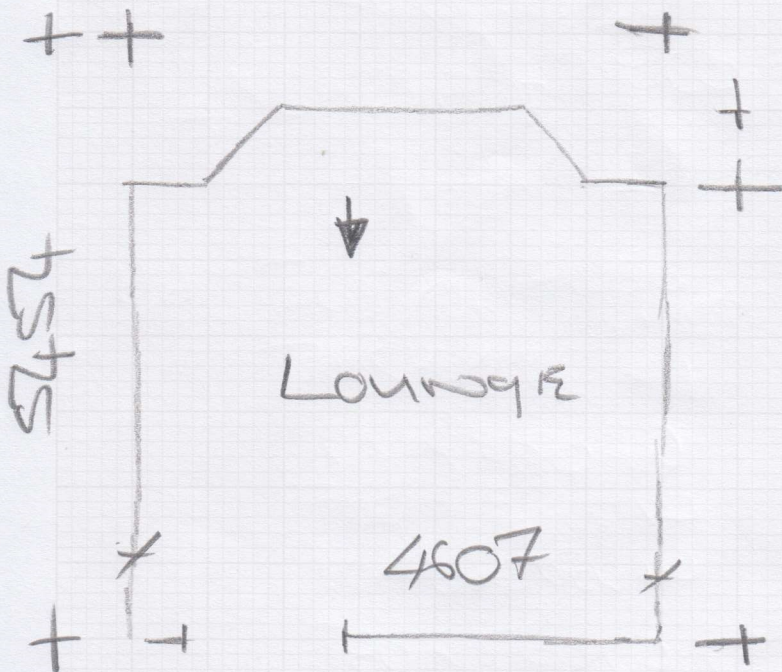

MEASURE

Job No: F30581
Name: SUSAN
Address: MACKIE
FLAT 1
21 of TIERNEY
SW 24QL

Yard
for 226
|

5.80 x 5