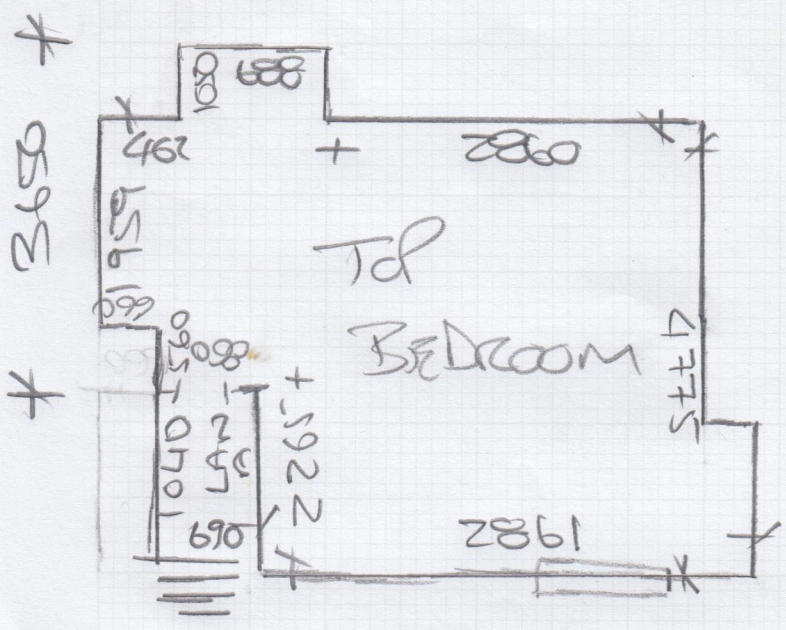

MFAURE

mrcarpet
DESIGNS FOR FLOORS

Job No: F30593
Name: SEB RUSSELL - Smith
Address: 61 TASSO RD
Tel: W 68 LP.
Sheet: of
10F2

AA 700 x 410 x 3

BB 690 x 410 x 8
730 x 670 W
1000 x 490 W

CC 760 x 430 x 2

York 281
Mink 1

WIRBURLE

mrcarpet
DESIGNS FOR FLOORS

Job No: F30593
 Name: SEB RUSSELL-Smith
 Address: 61 TASSO RD
 W 684P
 Tel:
 Sheet: 2 of 2

DD 720x420
 XII
 800 with Bring
 TAPET

Mr Seb Russell-Smith, 61 Tasso Road

Date of Measure: Fri, 15 Aug 25

Areas to be done and Description of Measure

3 bedrooms landing stairs 1st flight runner

MINSK MK-64

Instructions and Estimators comments

Revolution supreme
(Plan) ↗

+ 2nd quote

Must Read! Not entered

Office Ref: F30593