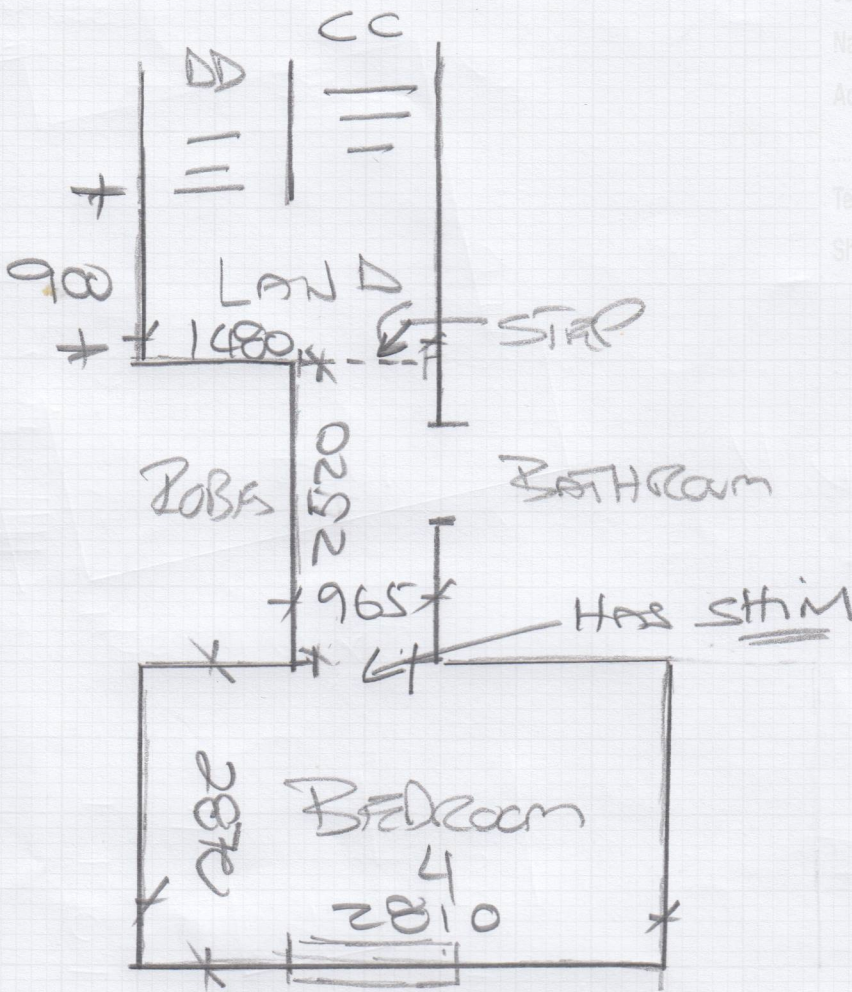

MFAURE

mrcarpet
DESIGNS FOR FLOORS

Job No: F30593
Name: SEB RUSSELL - Smith
Address: 61 TASSO RD
Tel: W 68 LP.
Sheet: of
10F2

AA 700 x 410 x 3

BB 690 x 410 x 8
730 x 670 W
1000 x 490 W

CC 760 x 430 x 2

York 281
Mink 1

WIRBURLE

mrcarpet
DESIGNS FOR FLOORS

Job No: F30593
 Name: SEB RUSSELL-Smith
 Address: 61 TASSO RD
 W 684P
 Tel:
 Sheet: 2 of 2

DD 720x420
 XII
 800 with Bring
 TAPET

Mr Seb Russell-Smith, 61 Tasso Road

Date of Measure: Fri, 15 Aug 25

Areas to be done and Description of Measure

3 bedrooms landing stairs 1st flight runner

MINSK MK-64

Instructions and Estimators comments

Revolution supreme
(Plan) ↗

+ 2nd quote

Must Read! Not entered

Office Ref: F30593

Mr Seb Russell-Smith, 61 Tasso Road

Date of Measure Fri, 15 Aug 25

At 12-1pm

Floor: Wood / Concrete / other _____

S/edge: Wood/Concrete/No pin/existing (if existing, allow ___ sticks to supplement where necessary)