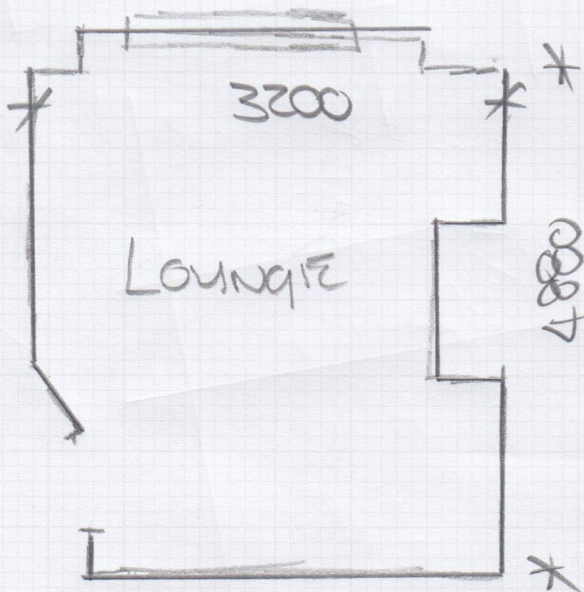

MFAURE

mrcarpet
DESIGNS FOR FLOORS

Job No: F30593
Name: SEB RUSSELL - Smith
Address: 61 TASSO RD
Tel: W 68 LP.
Sheet: of
10F2

AA 700 x 410 x 3

BB 690 x 410 x 8
730 x 670 W
1000 x 490 W

CC 760 x 430 x 2

York 281
Mink 1

WIRBURLE

mrcarpet
DESIGNS FOR FLOORS

Job No: F30593
 Name: SEB RUSSELL-Smith
 Address: 61 TASSO RD
 W 684P
 Tel:
 Sheet: 2 of 2

DD 720x420
 XII
 800 with Bring
 TAPET

Mr Seb Russell-Smith, 61 Tasso Road

Date of Measure: Fri, 15 Aug 25