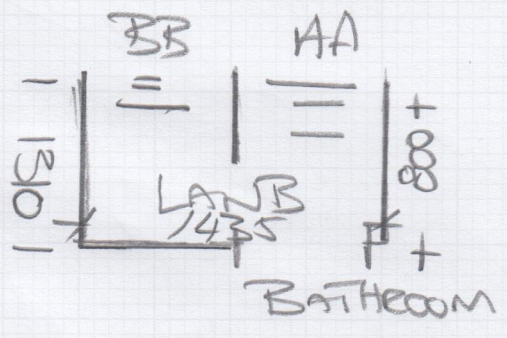

MFAURE

mrcarpet
DESIGNS FOR FLOORS

Job No: F30593
Name: SEB RUSSELL - Smith
Address: 61 TASSO RD
Tel: W 68 LP.
Sheet: of
10F2

AA 700 x 410 x 3

BB 690 x 410 x 8
730 x 670 W
1000 x 490 W

CC 760 x 430 x 2

York 281
Mink 1

WIRBURLE

mrcarpet
DESIGNS FOR FLOORS

Job No: F30593
 Name: SEB RUSSELL-Smith
 Address: 61 TASSO RD
 W 684P
 Tel:
 Sheet: 2 of 2

DD 720x420
 XII
 800 with Bring
 TAPET

Mr Seb Russell-Smith, 61 Tasso Road

Date of Measure: Fri, 15 Aug 25