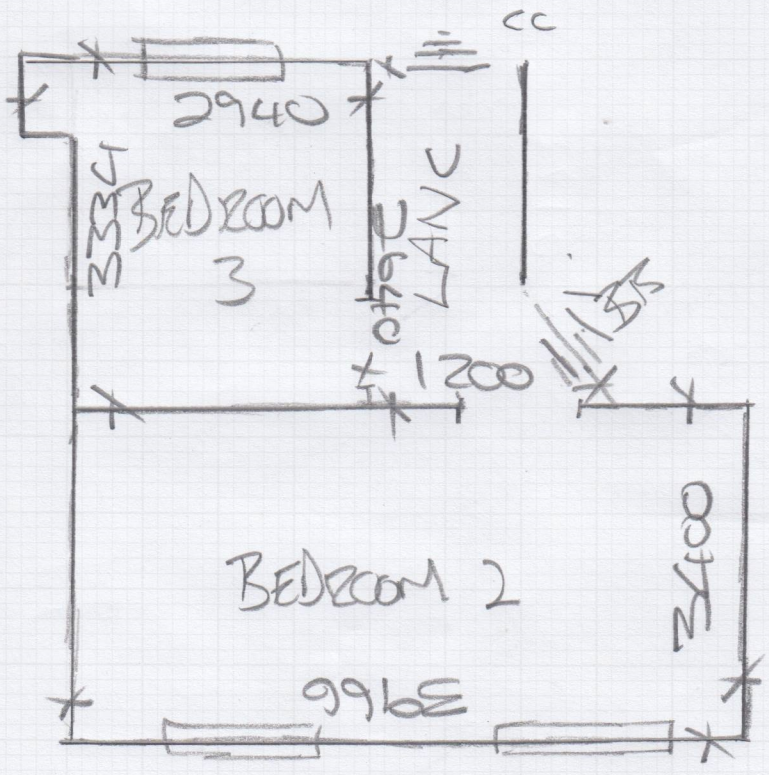

MFAURE

mrcarpet
DESIGNS FOR FLOORS

Job No: F30593
Name: SEB RUSSELL - Smith
Address: 61 TASSO RD
Tel: W 68 LP.
Sheet: of
10F2

AA 700 x 410 x 3

BB 690 x 410 x 8
730 x 670 W
1000 x 490 W

CC 760 x 430 x 2

York 281
Mink 1

WIRBURLE

mrcarpet
DESIGNS FOR FLOORS

Job No: F30593
 Name: SEB RUSSELL-Smith
 Address: 61 TASSO RD
 W 684P
 Tel:
 Sheet: 2 of 2

DD 720x420
 XII
 800 with Bring
 TAPET

Mr Seb Russell-Smith, 61 Tasso Road

Date of Measure: Fri, 15 Aug 25

Areas to be done and Description of Measure

3 bedrooms landing stairs 1st flight runner

MINSK MK-64

Instructions and Estimators comments

Revolution supreme
(Plan) ↗

+ 2nd quote

Must Read! Not entered

Office Ref: F30593