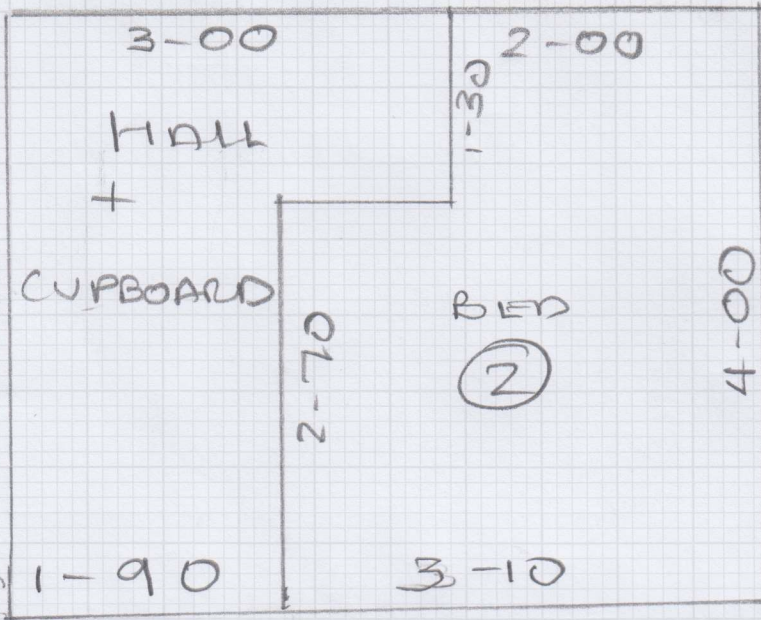

Job No: F 30598

Name: GREGORY

Address: GFF

17 SWANDSWORTH
BRIDGE ROAD
SW6 2TT

Sheet: 1 OF 2

VIBORG VIB-010

PLAN 4-00 x 5MTR

BED ① 4-00 x 4MTR

Tile Couer
Concert