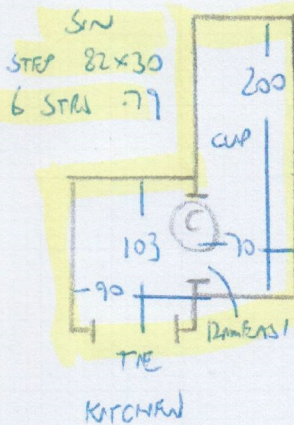

FIRST FLOOR

RUSER 75x16
6 STRS 79

RUSER 75x16
8 STRS 79
GIF

KITCHEN

F30618

F26865
BAMA
61 CRABTREE LANE
SW6 6LP

1 of 1

~~PINICO - OLIVE 575x9~~
500

~~GUEST GUL - 07 485m~~
(FANN)

~~AVOKEY 2x FLIGHTS
+ 695 UN m x 666m
G10 OLIVE BNOV~~

* replace highlighted areas only *

~~NOB A1 009
STOKE 575x9
RUSE 500~~