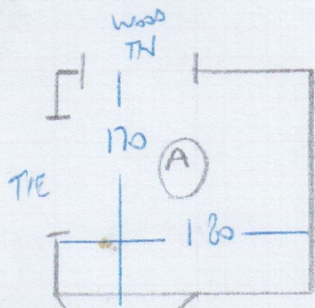

FIRST FLOOR

RUSER 75x16
6 STRS 79

RUSER 75x16
8 STRS 79
GIF

KITCHEN

F30618

F26865
BAMA
61 CRABTREE LANE
SW6 6LP

1 of 1

~~PINICO - OLIVE 575x9~~
500

~~GUEST GUL - 07 485m~~
(FANN)

~~AVOKEY 2x FLIGHTS
+ 695 UN m x 666m
G10 OLIVE BNOV~~

* replace highlighted areas only *

~~NOB A1 009
STOKE 575x9
RUSE 500~~