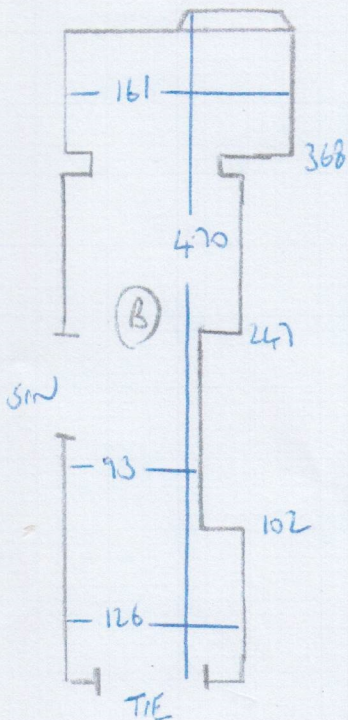

FIRST FLOOR

RUSER 75x16
6 STRS 79

RUSER 75x16
8 STRS 79
GIF

KITCHEN

F30618

F26865
BAMA
61 CRABTREE LANE
SW6 6LP

1 of 1

~~PINICO - OLIVE 575x9~~
500

~~GUEST GUL - 07 485m~~
(FANN)

~~AVOKEY 2x FLIGHTS
+ 695 UN m x 666m
G10 OLIVE BNOV~~

* replace highlighted areas only *

~~NOB A1 009
STOKE 575x9
RUSE 500~~