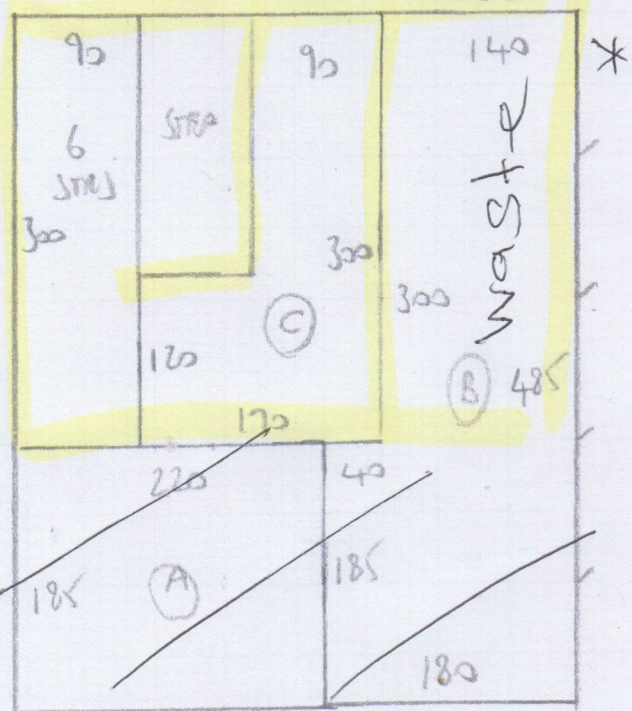

FIRST FLOOR

RUSER 75x16
6 STRS 79

RUSER 75x16
8 STRS 79
GIF

KITCHEN

F30618

F26865
BAMA
61 CRABTREE LANE
SW6 6LP

1 of 1

~~PINICO - OLIVE 575x9~~
500

~~GUEST GUL - 07 485m~~
(FANN)

~~AVOKEY 2x FLIGHTS
+ 695 UN m x 666m
G10 OLIVE BNOV~~

* replace highlighted areas only *

~~NOB A1 009
STOKE 575x9
RUSE 500~~