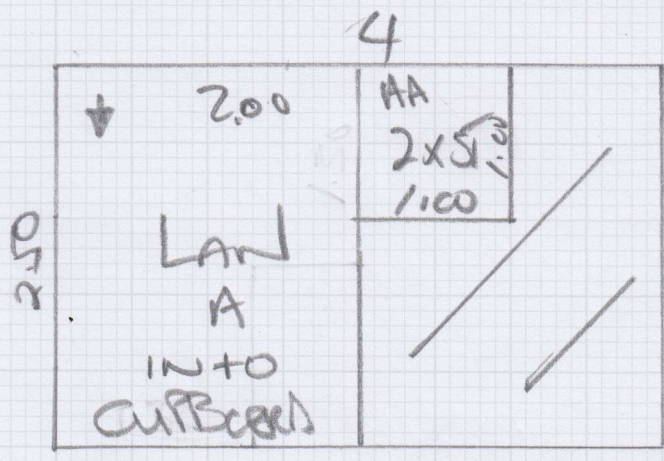

# Cutting Plan

mrcarpets  
DESIGNS FOR FLOORS

Job No: F30635  
Name: Tom CARPENTER  
Address: Flat B 2 VERA RD  
Tel: SW 66 RN  
Sheet: of:

4

3.00 x 4

4

2.50 x 4

# Cutting Plan

mrcarpet  
DESIGNS FOR FLOORS

Job No: F30635  
Name: Tom CARPENTER  
Address: Flat 3 2 VERA RD  
Tel: SW 66 RN  
Sheet: of:

3.00 x 4

2.50 x 4