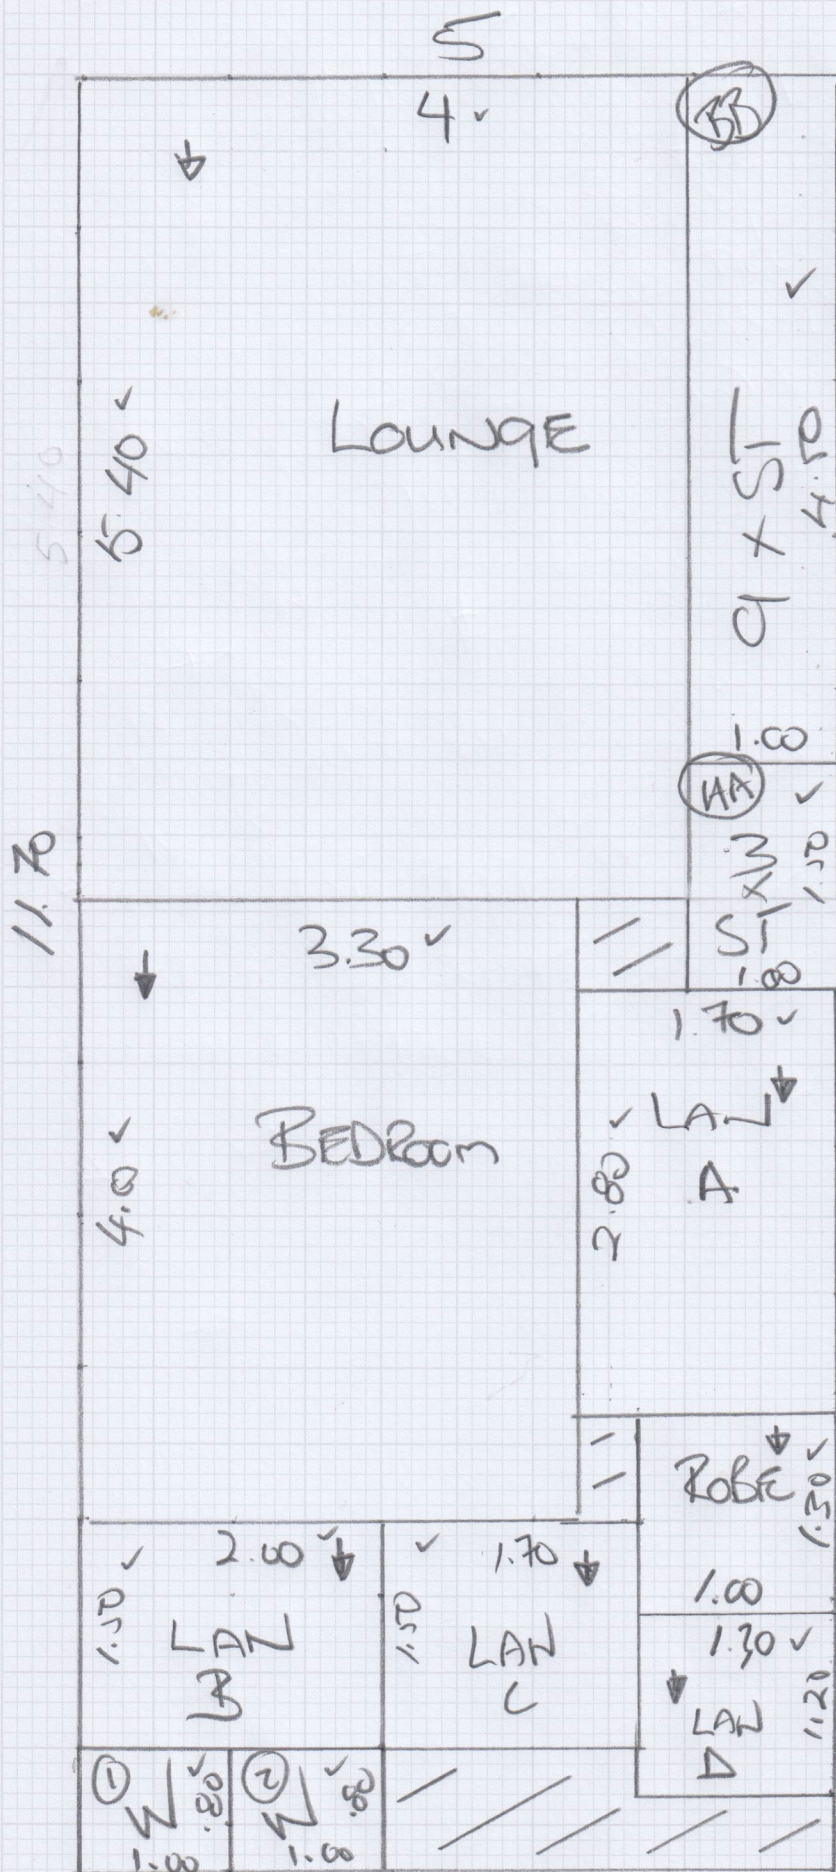

# Cutting Plan

mrcarpets  
DESIGNS FOR FLOORS

Job No: F30651  
 Name: GEOFFREY  
 Address: GAY  
 2ND FLOOR FLAT  
 Tel: 50 LILYVILLE RD  
 Sheet: SW 650W

11.70 x 5

Vinyl  
 3.3 x 2 KITCHEN  
 2 x 2 BATHROOM