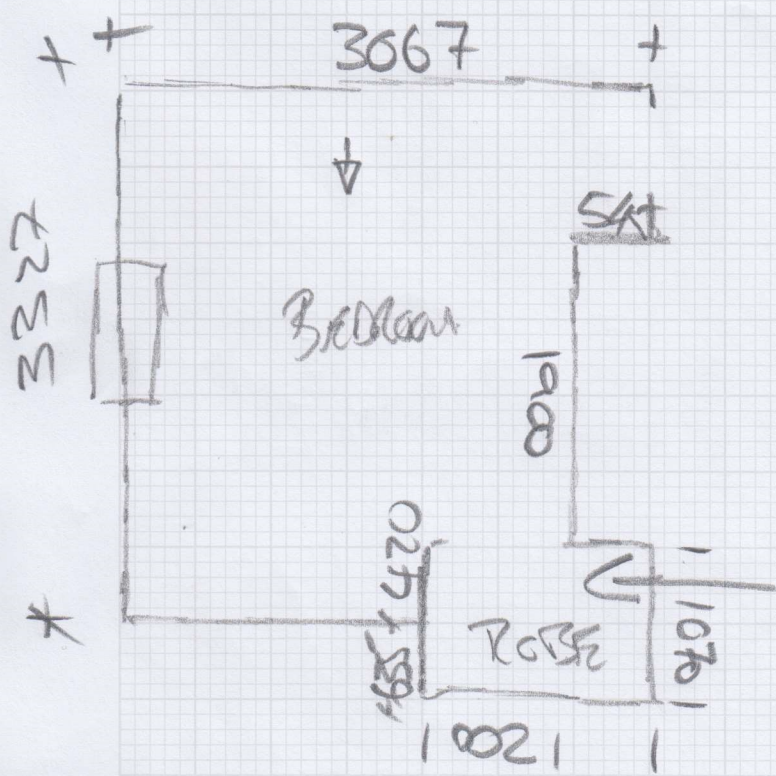

WAVELENGTH

Fitting NAD

mrcarpet
DESIGNS FOR FLOORS

Job No: F30658

Name: BARBARA

Address: SULKOWSKA
28 Family
COURT

Tel: COURT

Sheet: SW 64U
1 OF 1

INTO ROBE

WAVENEY
CLEARANCE
WA-628

4x4