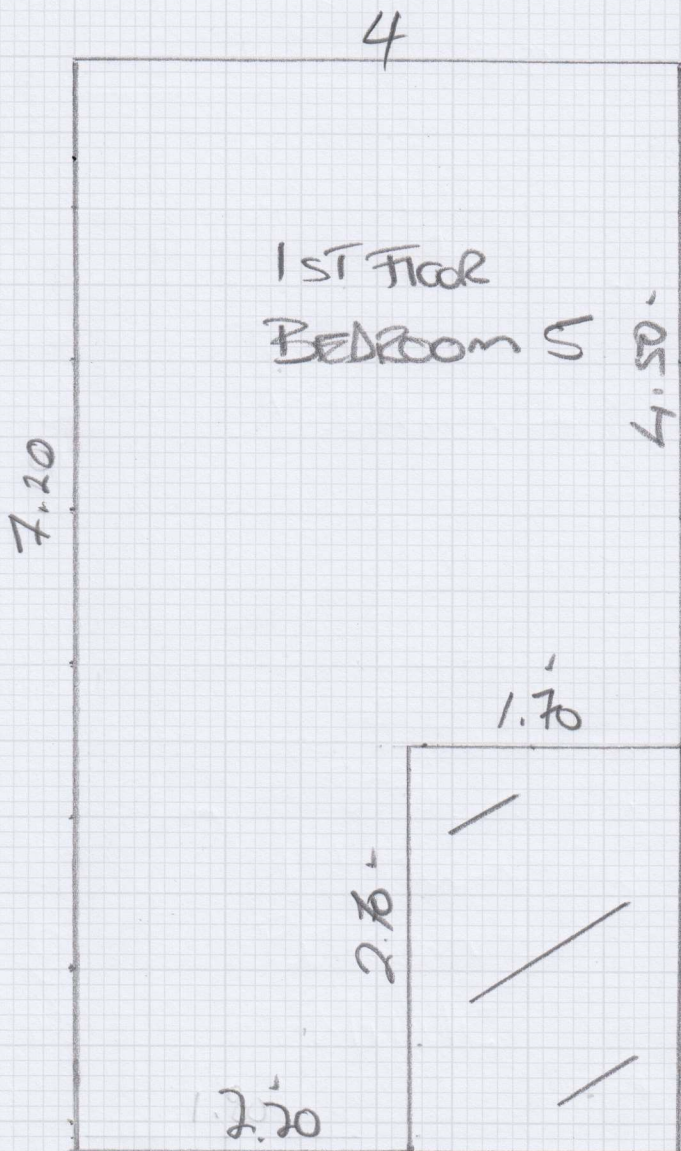

Cutting Plan

mrcarpet
DESIGNS FOR FLOORS

Job No: F30663
Name: SARAH
Address: TIMPANY
S4 ICENYON
STREET
Tel:
Sheet: SW 66LD

1 of 3

Cutting Plan

mrcarpet
DESIGNS FOR FLOORS

Job No: F30663
SARAH TIM LANY
Address: 54 KENYON STREET
Tel: SW 66LD
Sheet: 2 of 3

4.30 x 4

7.20 x 4