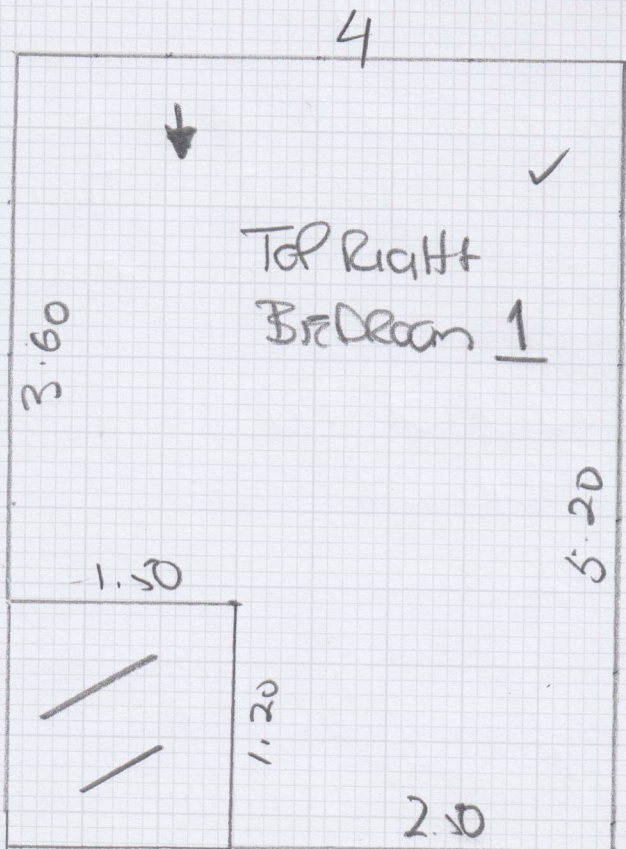

Cutting Plan

mrcarpet
DESIGNS FOR FLOORS

Job No: F30663
Name: SARAH
Address: TIMPANY
S4 ICENYON
STREET
Tel:
Sheet: SW 66LD

1 of 3

Cutting Plan

mrcarpet
DESIGNS FOR FLOORS

Job No: F30663
SARAH TIM LANY
Address: 54 KENYON STREET
Tel: SW 66LD
Sheet: 2 of 3

4.30 x 4

7.20 x 4