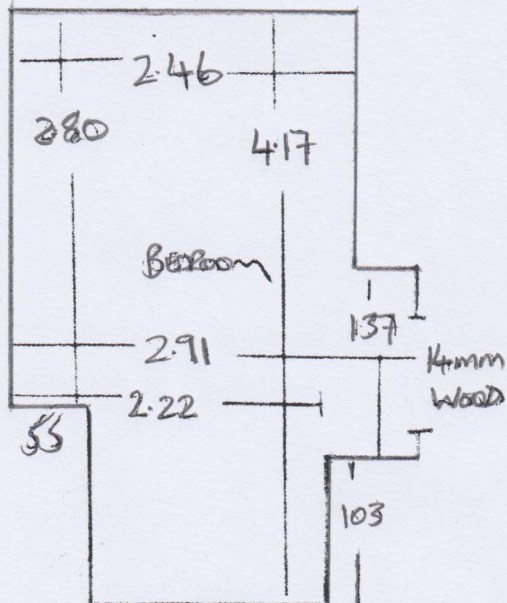

F30671

~~F30671~~ NIMBA

NIMBA

FAT 2

124 QUEENS GATE SWISLJ

Genet GUL-03

(3.05 x 5MTR)